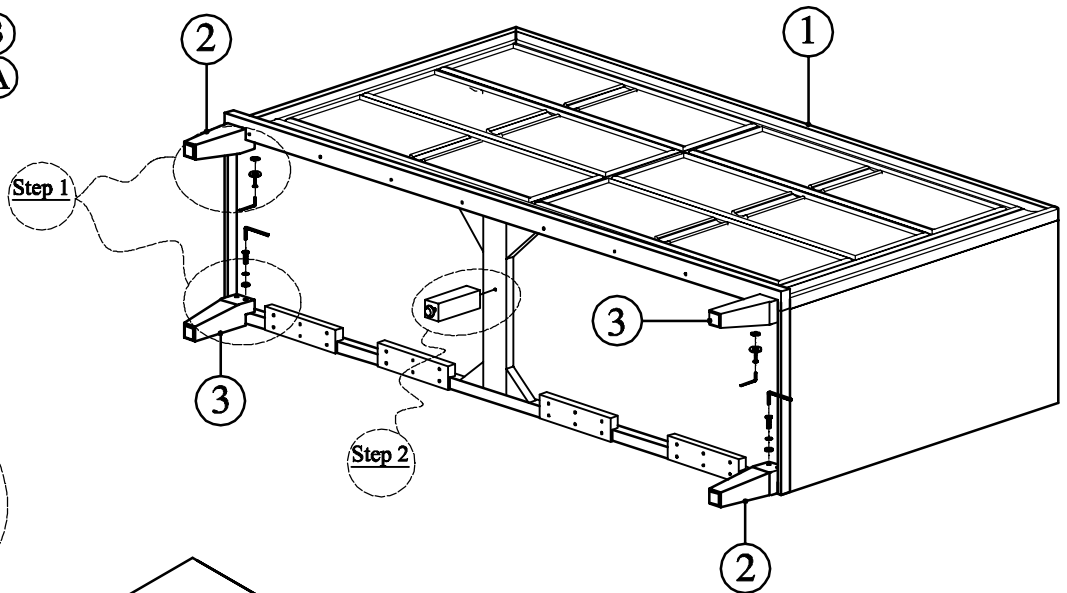

ASSEMBLY INSTRUCTION

DESCRIPTION: DRESSER

ITEM : #8171 - 03

Step 1

Step 2

LEFT FRONT LEG

The legs inside the bottom drawer

RIGHT BACK LEG

RIGHT FRONT LEG

PART LIST

No.	Part description	Q'ty
1	DRESSER	1
2	CASEGOOD LEFT FRONT LEG & RIGHT BACK LEG	2
3	CASEGOOD RIGHT FRONT LEG & LEFT BACK LEG	2
4	CENTER SUPPORT LEG WITH LEVELER	1

HARDWARE LIST

No.	Hardware Description	Q'ty
A	Flat washer (Ø1/4" x 3/4")	8
B	Lock Washer (Ø1/4" x 3/8)	8
C	Bolt (Ø1/4" x 2")	8
D	Allen key (4 x 59mm)	1
E	Tipping Restraint	1