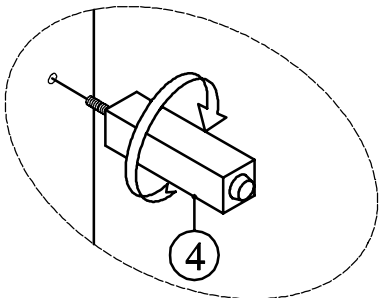

ASSEMBLY INSTRUCTION

DESCRIPTION: DRESSER

ITEM : #8171 - 03

Step 1

Step 2

LEFT FRONT LEG

The legs inside the bottom drawer

RIGHT BACK LEG

RIGHT FRONT LEG

PART LIST

No.	Part description	Q'ty
1	DRESSER	1
2	CASEGOOD LEFT FRONT LEG & RIGHT BACK LEG	2
3	CASEGOOD RIGHT FRONT LEG & LEFT BACK LEG	2
4	CENTER SUPPORT LEG WITH LEVELER	1

HARDWARE LIST

No.	Hardware Description	Q'ty
A	Flat washer (Ø1/4" x 3/4")	8
B	Lock Washer (Ø1/4" x 3/8)	8
C	Bolt (Ø1/4" x 2")	8
D	Allen key (4 x 59mm)	1
E	Tipping Restraint	1