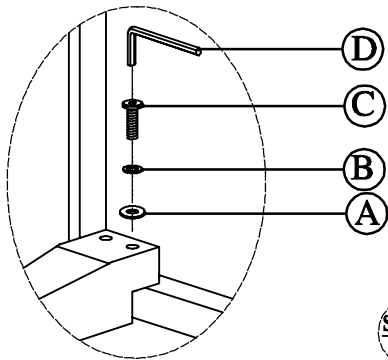

ASSEMBLY INSTRUCTION

DESCRIPTION: DRESSER

ITEM : #8171 - 03

Step 1

Step 2

LEFT FRONT LEG

The legs inside the bottom drawer

RIGHT BACK LEG

RIGHT FRONT LEG

PART LIST

No.	Part description	Q'ty
1	DRESSER	1
2	CASEGOOD LEFT FRONT LEG & RIGHT BACK LEG	2
3	CASEGOOD RIGHT FRONT LEG & LEFT BACK LEG	2
4	CENTER SUPPORT LEG WITH LEVELER	1

HARDWARE LIST

No.	Hardware Description	Q'ty
A	Flat washer (Ø1/4" x 3/4")	8
B	Lock Washer (Ø1/4" x 3/8)	8
C	Bolt (Ø1/4" x 2")	8
D	Allen key (4 x 59mm)	1
E	Tipping Restraint	1