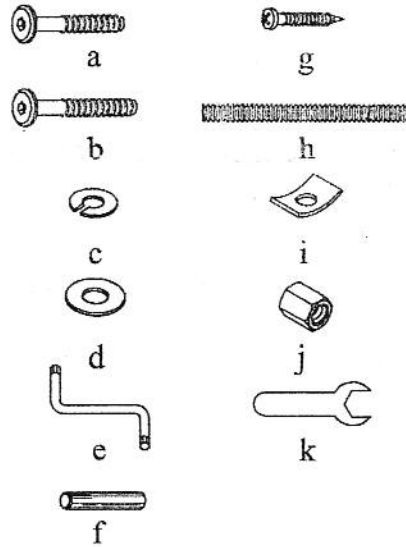

SYDNEY # 1700 - 01Q - HB
 SYDNEY # 1700 - 01Q - FB
 SYDNEY # 1700 - 01Q - RS

QUEEN HEADBOARD
 QUEEN FOOTBOARD
 QUEEN RAILS

ALPINE
 FURNITURE

Assembly Instruction

A. Components :

1. Headboard Panel	1 x
2. Footboard Panel	1 x
3. HB Right Leg	1 x
4. HB Left Leg	1 x
5. Stretcher	1 x
6. Bed Rail	2 x
7. Slat	4 x
8. Slat Support	4 x

B. Hardware :

a. Allen Bolt Short	2 x
b. Allen Bolt Long	8 x
c. Lock Washer	8 x
d. Flat Washer	8 x
e. Allen Key	1 x
f. Dowel	4 x
g. Screw	8 x
h. Stud Bolt	8 x
i. Square Washer	8 x
j. Hex Nut	8 x
k. Wrench	1 x

B. Tool Required :

1. Screw Driver = (not included)

STEP 1

STEP 2

SYDNEY # 1700 - 01Q - HB
SYDNEY # 1700 - 01Q - FB
SYDNEY # 1700 - 01Q - RS

QUEEN HEADBOARD
QUEEN FOOTBOARD
QUEEN RAILS

ALPINE
FURNITURE

STEP 3