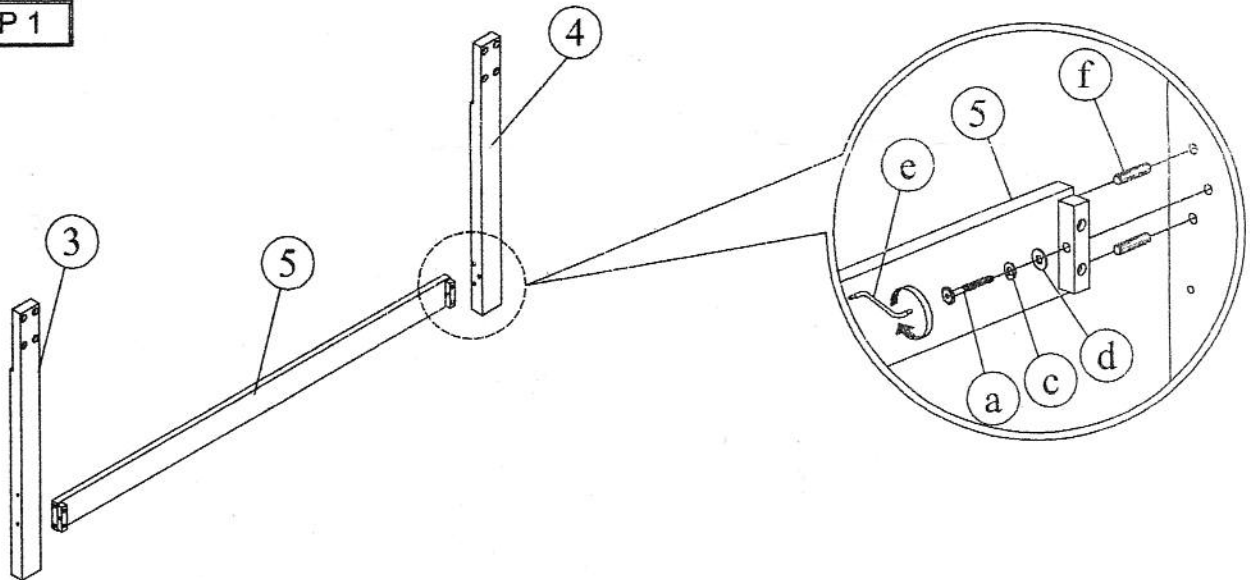

SYDNEY # 1700 - 01Q - HB
 SYDNEY # 1700 - 01Q - FB
 SYDNEY # 1700 - 01Q - RS

QUEEN HEADBOARD
 QUEEN FOOTBOARD
 QUEEN RAILS

ALPINE
 FURNITURE

Assembly Instruction

A. Components :

1. Headboard Panel	1 x
2. Footboard Panel	1 x
3. HB Right Leg	1 x
4. HB Left Leg	1 x
5. Stretcher	1 x
6. Bed Rail	2 x
7. Slat	4 x
8. Slat Support	4 x

B. Hardware :

a. Allen Bolt Short	2 x
b. Allen Bolt Long	8 x
c. Lock Washer	8 x
d. Flat Washer	8 x
e. Allen Key	1 x
f. Dowel	4 x
g. Screw	8 x
h. Stud Bolt	8 x
i. Square Washer	8 x
j. Hex Nut	8 x
k. Wrench	1 x

B. Tool Required :

1. Screw Driver = (not included)

STEP 1

STEP 2

SYDNEY # 1700 - 01Q - HB
SYDNEY # 1700 - 01Q - FB
SYDNEY # 1700 - 01Q - RS

QUEEN HEADBOARD
QUEEN FOOTBOARD
QUEEN RAILS

ALPINE
FURNITURE

STEP 3