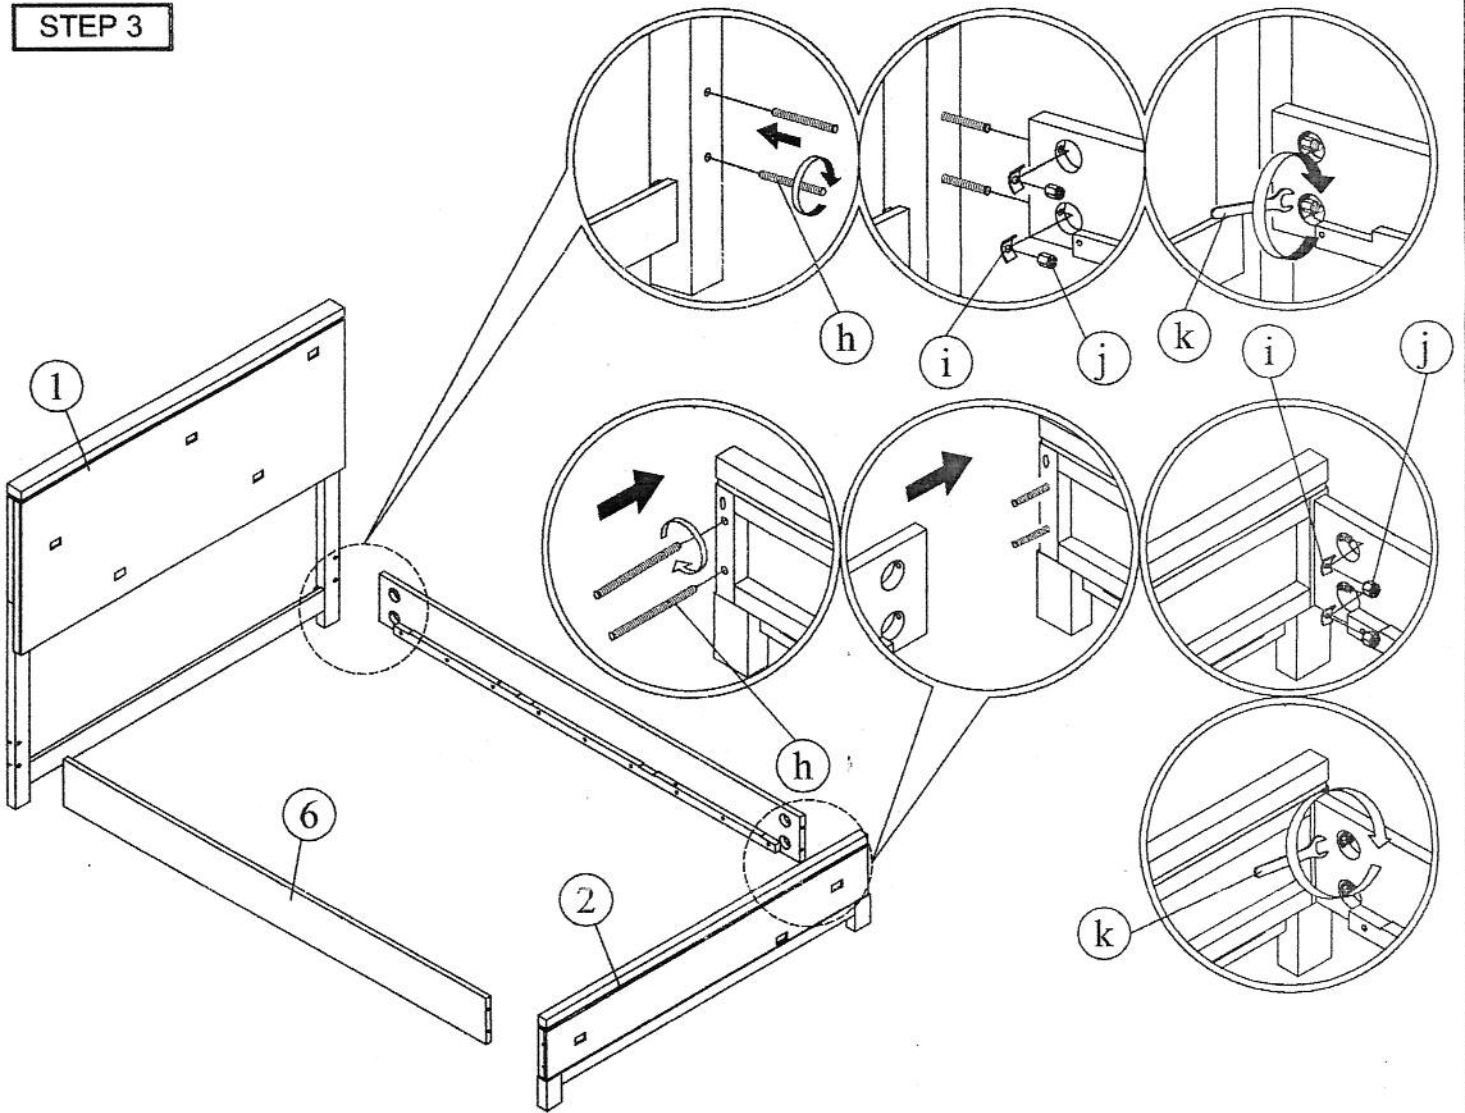

SYDNEY # 1700 - 01Q - HB
 SYDNEY # 1700 - 01Q - FB
 SYDNEY # 1700 - 01Q - RS

QUEEN HEADBOARD
 QUEEN FOOTBOARD
 QUEEN RAILS

ALPINE
 FURNITURE

Assembly Instruction

A. Components :

1. Headboard Panel	1 x
2. Footboard Panel	1 x
3. HB Right Leg	1 x
4. HB Left Leg	1 x
5. Stretcher	1 x
6. Bed Rail	2 x
7. Slat	4 x
8. Slat Support	4 x

B. Hardware :

a. Allen Bolt Short	2 x
b. Allen Bolt Long	8 x
c. Lock Washer	8 x
d. Flat Washer	8 x
e. Allen Key	1 x
f. Dowel	4 x
g. Screw	8 x
h. Stud Bolt	8 x
i. Square Washer	8 x
j. Hex Nut	8 x
k. Wrench	1 x

B. Tool Required :

1. Screw Driver = (not included)

STEP 1

STEP 2

SYDNEY # 1700 - 01Q - HB
SYDNEY # 1700 - 01Q - FB
SYDNEY # 1700 - 01Q - RS

QUEEN HEADBOARD
QUEEN FOOTBOARD
QUEEN RAILS

ALPINE
FURNITURE

STEP 3

STEP 4