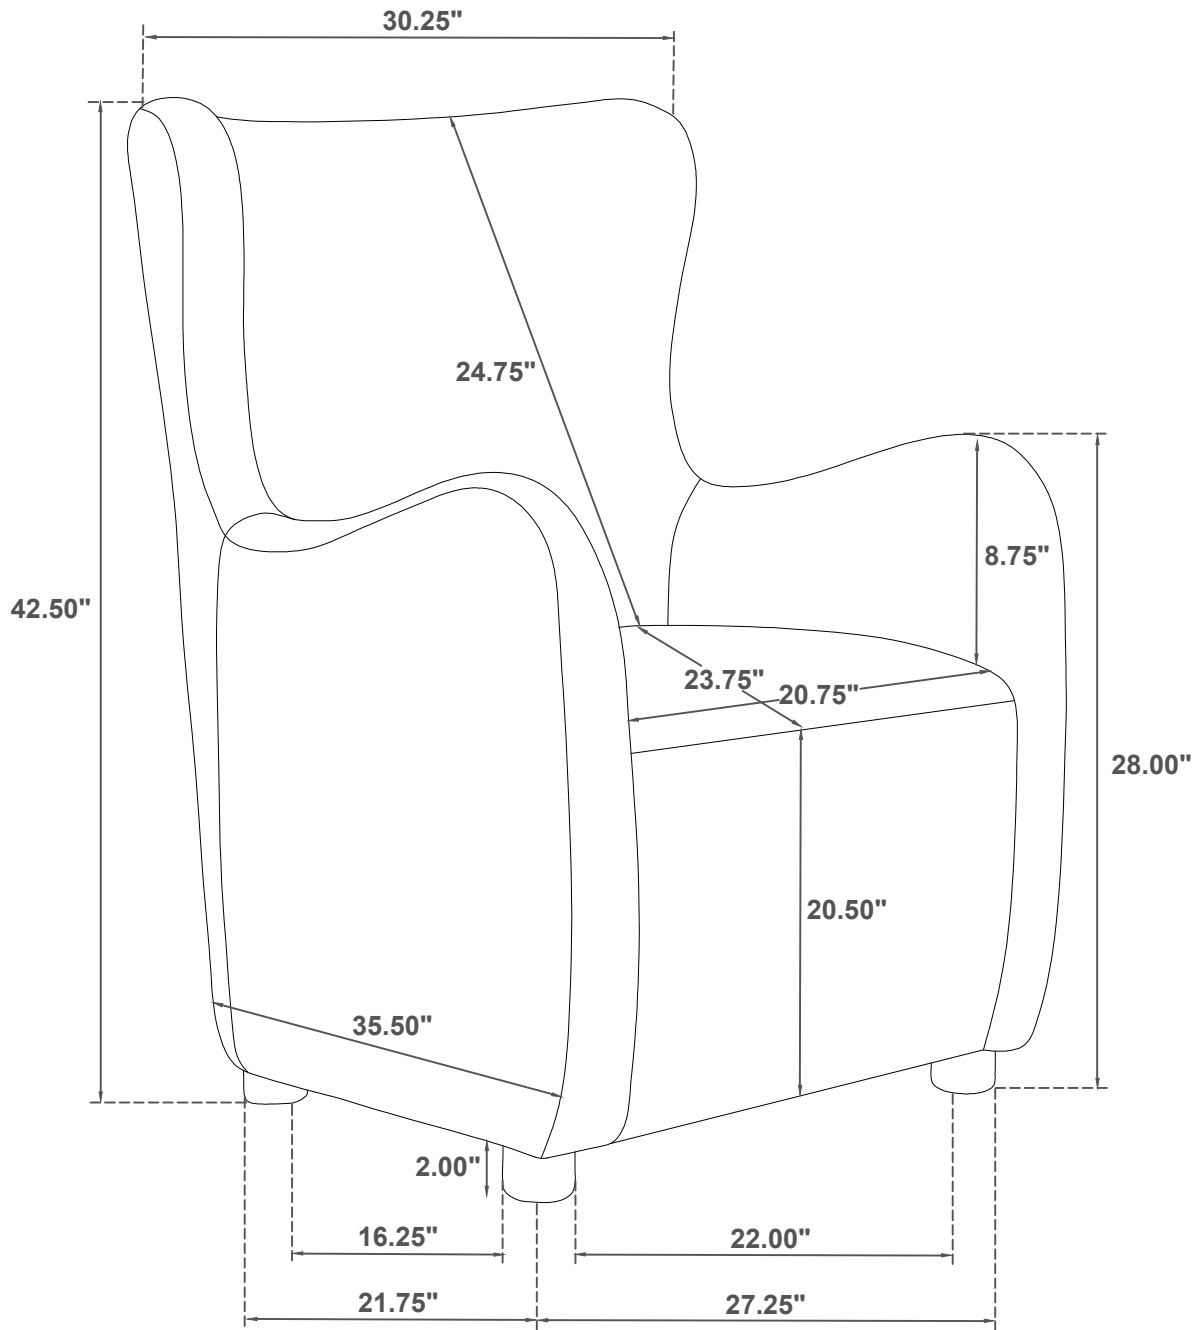

1 PLASTIC WASHER
(Ø45 x 2mm - BLK)

4PCS

ITEM: **903175**

ASSEMBLY INSTRUCTIONS

STEP 1

STEP 2

STEP 3
COMPLETE

ITEM: 903175

Note: Dimension tolerance $\pm 5\%$