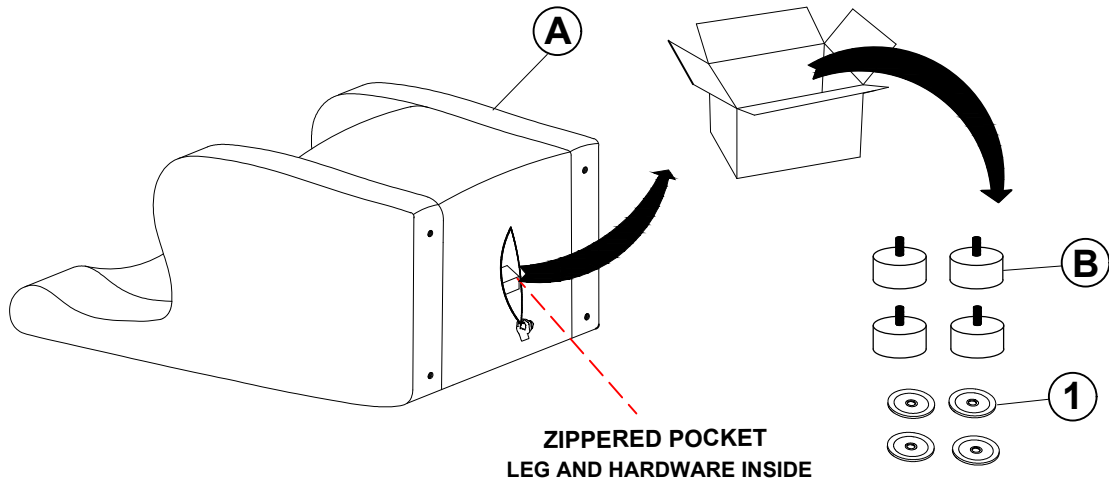

1 PLASTIC WASHER
(Ø45 x 2mm - BLK)

4PCS

ITEM: **903175**

ASSEMBLY INSTRUCTIONS

STEP 1

STEP 2

STEP 3
COMPLETE

ITEM: 903175