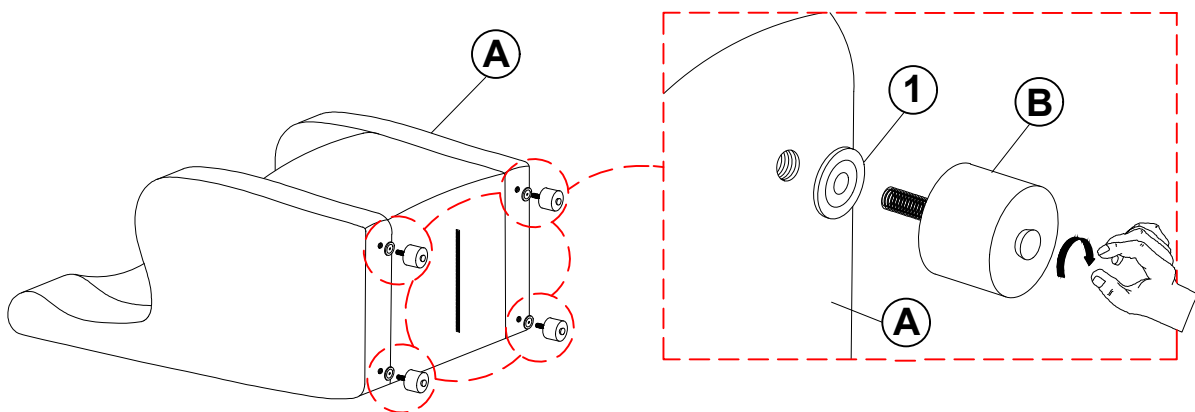

1 PLASTIC WASHER
(Ø45 x 2mm - BLK)

4PCS

ITEM: **903175**

ASSEMBLY INSTRUCTIONS

STEP 1

STEP 2

STEP 3
COMPLETE

ITEM: 903175