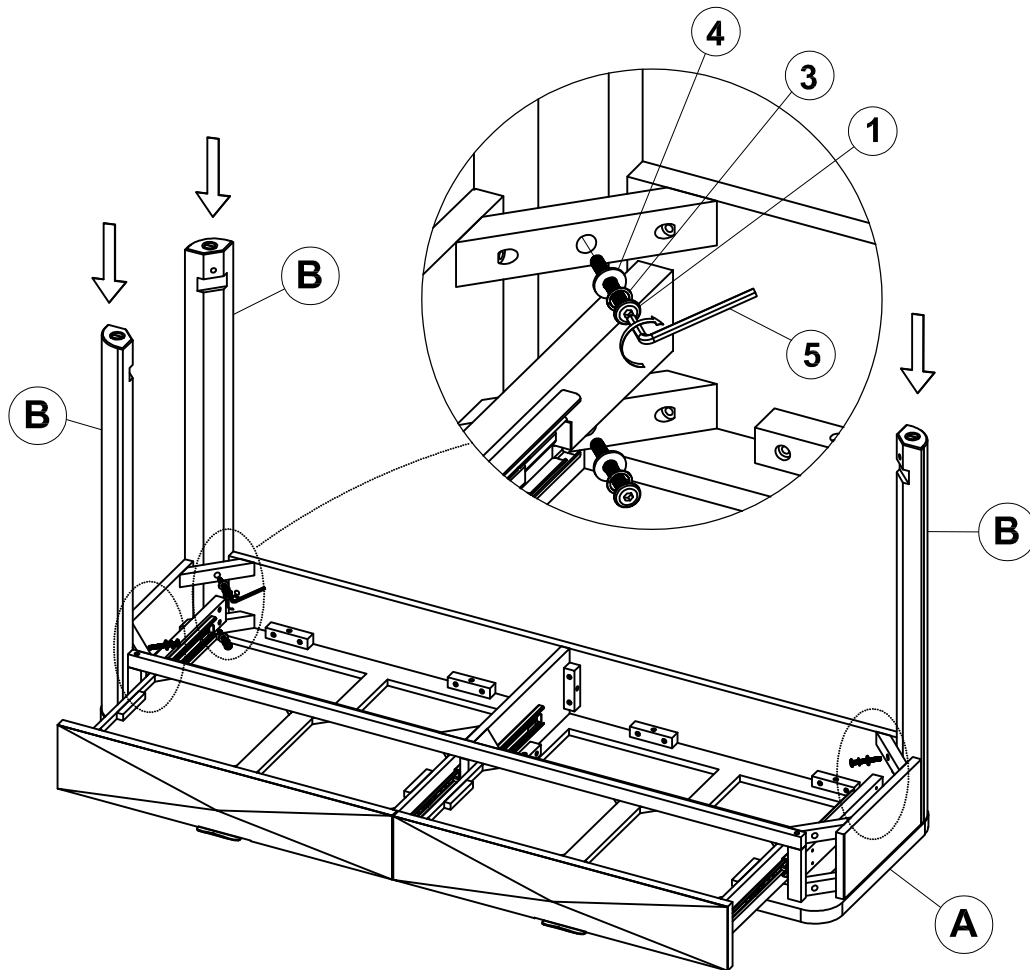

ASSEMBLY TIME

15 MINUTES

PARTS IDENTIFICATION

A	TOP		1PC
B	LEG		4PCS
C	SHELF		1PC
D	CENTER SUPPORT LEG WITH LEVELER		1PC

HARDWARE IDENTIFICATION

1	LONG BOLT (1/4" x 50mm - BLK)		8PCS
2	SHORT BOLT (1/4" x 20mm - BLK)		4PCS
3	LOCK WASHER (1/4" x 14mm - BLK)		12PCS
4	FLAT WASHER (1/4" x 19mm - BLK)		12PCS
5	ALLEN WRENCH (4mm x 64mm - BLK)		1PC

ITEM: **736059**
ASSEMBLY INSTRUCTIONS
STEP 1

STEP 2

ITEM: **736059**
ASSEMBLY INSTRUCTIONS

STEP 3

STEP 4

ITEM: **736059**
ASSEMBLY INSTRUCTIONS

STEP 6

STEP 7
COMPLETE

ITEM: 736059

Inner Size of Drawer: 22.00"W x 11.25"D x 2.25"H x 0.50"T

Note: Dimension tolerance $\pm 5\%$