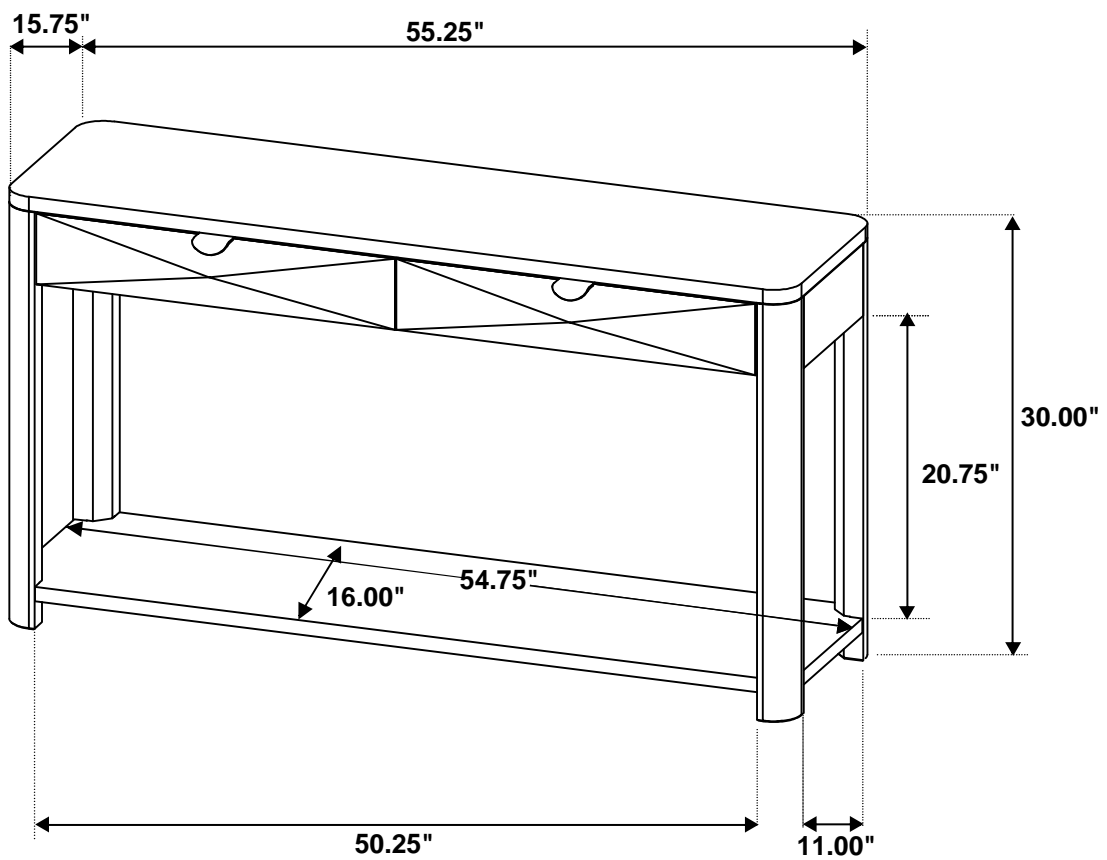

ITEM: 736059

Inner Size of Drawer: 22.00"W x 11.25"D x 2.25"H x 0.50"T

Note: Dimension tolerance $\pm 5\%$