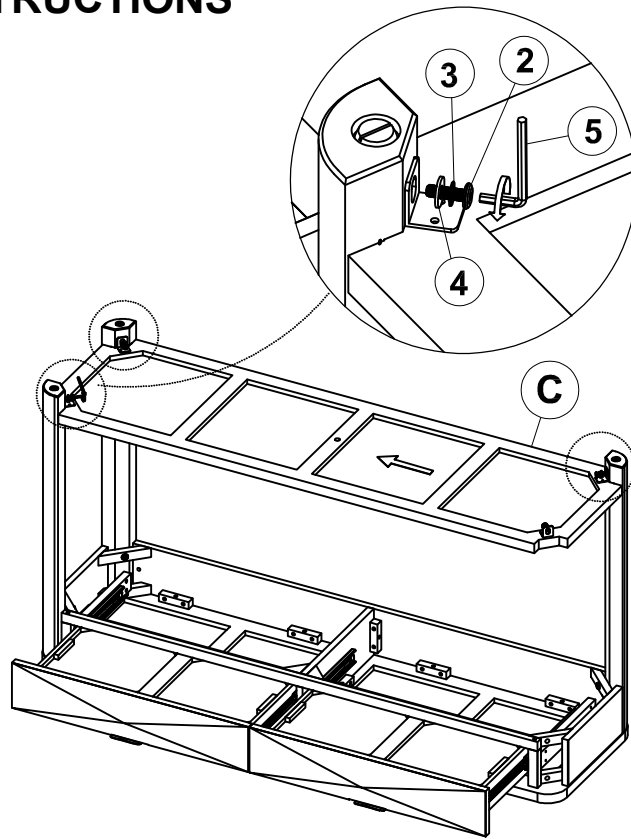

ASSEMBLY TIME

15 MINUTES

PARTS IDENTIFICATION

A	TOP		1PC
B	LEG		4PCS
C	SHELF		1PC
D	CENTER SUPPORT LEG WITH LEVELER		1PC

HARDWARE IDENTIFICATION

1	LONG BOLT (1/4" x 50mm - BLK)		8PCS
2	SHORT BOLT (1/4" x 20mm - BLK)		4PCS
3	LOCK WASHER (1/4" x 14mm - BLK)		12PCS
4	FLAT WASHER (1/4" x 19mm - BLK)		12PCS
5	ALLEN WRENCH (4mm x 64mm - BLK)		1PC

ITEM: **736059**
ASSEMBLY INSTRUCTIONS
STEP 1

STEP 2

ITEM: **736059**
ASSEMBLY INSTRUCTIONS

STEP 3

STEP 4

ITEM: **736059**
ASSEMBLY INSTRUCTIONS

STEP 6

STEP 7
COMPLETE

ITEM: 736059

Inner Size of Drawer: 22.00"W x 11.25"D x 2.25"H x 0.50"T

Note: Dimension tolerance $\pm 5\%$