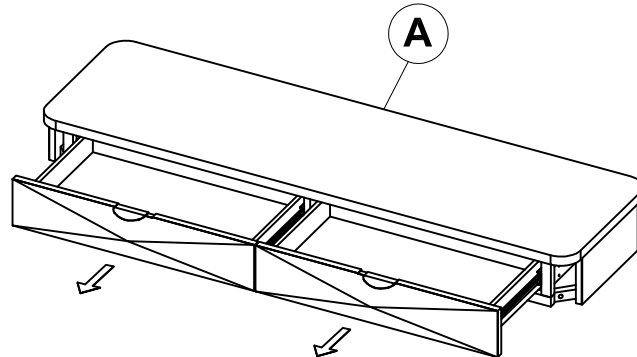

ITEM: **736059**
ASSEMBLY INSTRUCTIONS
STEP 1