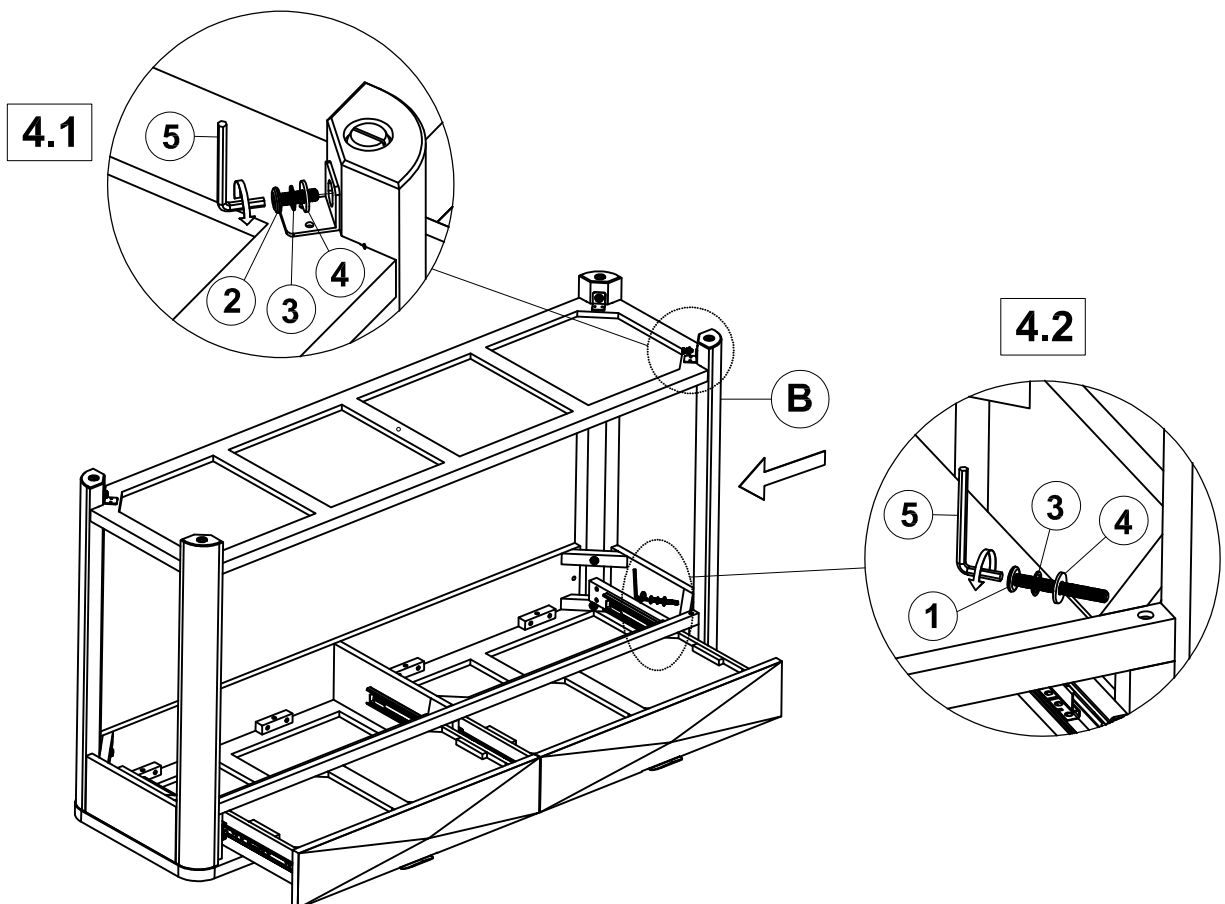

ASSEMBLY TIME

15 MINUTES

PARTS IDENTIFICATION

A	TOP		1PC
B	LEG		4PCS
C	SHELF		1PC
D	CENTER SUPPORT LEG WITH LEVELER		1PC

HARDWARE IDENTIFICATION

1	LONG BOLT (1/4" x 50mm - BLK)		8PCS
2	SHORT BOLT (1/4" x 20mm - BLK)		4PCS
3	LOCK WASHER (1/4" x 14mm - BLK)		12PCS
4	FLAT WASHER (1/4" x 19mm - BLK)		12PCS
5	ALLEN WRENCH (4mm x 64mm - BLK)		1PC

ITEM: **736059**
ASSEMBLY INSTRUCTIONS
STEP 1

STEP 2

ITEM: **736059**
ASSEMBLY INSTRUCTIONS

STEP 3

STEP 4

ITEM: **736059**
ASSEMBLY INSTRUCTIONS

STEP 6

STEP 7
COMPLETE

ITEM: 736059

Inner Size of Drawer: 22.00"W x 11.25"D x 2.25"H x 0.50"T

Note: Dimension tolerance $\pm 5\%$