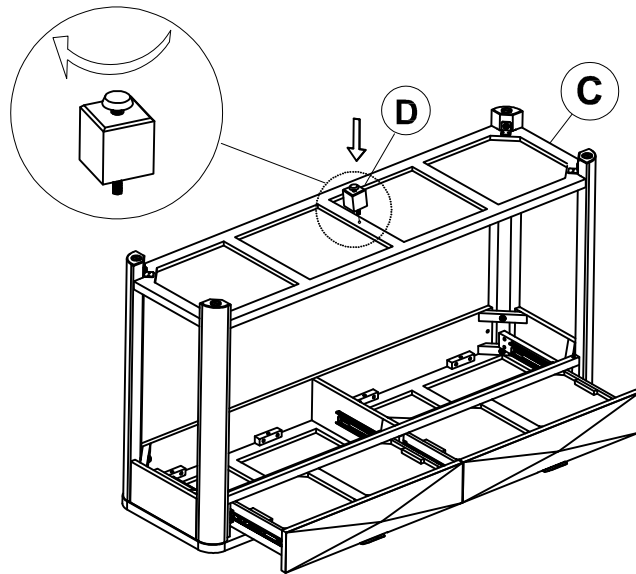

ASSEMBLY TIME

15 MINUTES

PARTS IDENTIFICATION

A	TOP		1PC
B	LEG		4PCS
C	SHELF		1PC
D	CENTER SUPPORT LEG WITH LEVELER		1PC

HARDWARE IDENTIFICATION

1	LONG BOLT (1/4" x 50mm - BLK)		8PCS
2	SHORT BOLT (1/4" x 20mm - BLK)		4PCS
3	LOCK WASHER (1/4" x 14mm - BLK)		12PCS
4	FLAT WASHER (1/4" x 19mm - BLK)		12PCS
5	ALLEN WRENCH (4mm x 64mm - BLK)		1PC

ITEM: **736059**
ASSEMBLY INSTRUCTIONS
STEP 1

STEP 2

ITEM: **736059**
ASSEMBLY INSTRUCTIONS

STEP 3

STEP 4

ITEM: **736059**
ASSEMBLY INSTRUCTIONS

STEP 6

STEP 7
COMPLETE

ITEM: 736059

Inner Size of Drawer: 22.00"W x 11.25"D x 2.25"H x 0.50"T

Note: Dimension tolerance $\pm 5\%$