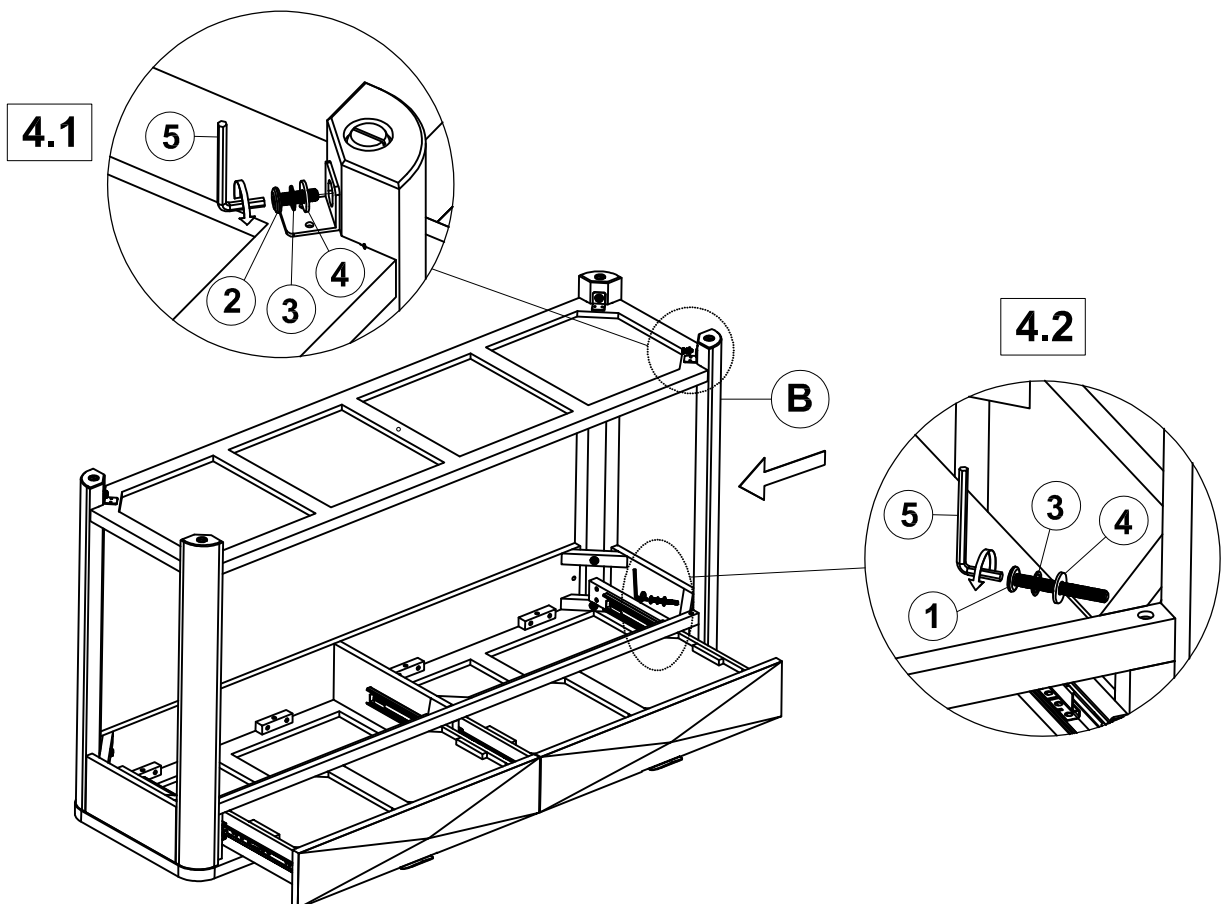

ASSEMBLY TIME

15 MINUTES

PARTS IDENTIFICATION

A	TOP		1PC
B	LEG		4PCS
C	SHELF		1PC
D	CENTER SUPPORT LEG WITH LEVELER		1PC

HARDWARE IDENTIFICATION

1	LONG BOLT (1/4" x 50mm - BLK)		8PCS
2	SHORT BOLT (1/4" x 20mm - BLK)		4PCS
3	LOCK WASHER (1/4" x 14mm - BLK)		12PCS
4	FLAT WASHER (1/4" x 19mm - BLK)		12PCS
5	ALLEN WRENCH (4mm x 64mm - BLK)		1PC

ITEM: **736069**
ASSEMBLY INSTRUCTIONS
STEP 1

STEP 2

ITEM: **736069**
ASSEMBLY INSTRUCTIONS
STEP 3

STEP 4

ITEM: **736069**
ASSEMBLY INSTRUCTIONS
STEP 5

STEP 6

STEP 7
COMPLETE

ITEM: 736069

Inner Size of Drawer: 22.00"W x 11.25"D x 2.25"H x 0.50"T

Note: Dimension tolerance $\pm 5\%$