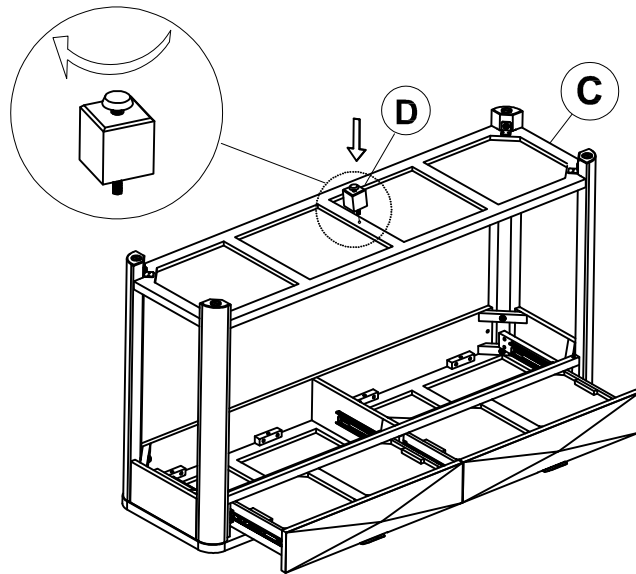

ASSEMBLY TIME

15 MINUTES

PARTS IDENTIFICATION

A	TOP		1PC
B	LEG		4PCS
C	SHELF		1PC
D	CENTER SUPPORT LEG WITH LEVELER		1PC

HARDWARE IDENTIFICATION

1	LONG BOLT (1/4" x 50mm - BLK)		8PCS
2	SHORT BOLT (1/4" x 20mm - BLK)		4PCS
3	LOCK WASHER (1/4" x 14mm - BLK)		12PCS
4	FLAT WASHER (1/4" x 19mm - BLK)		12PCS
5	ALLEN WRENCH (4mm x 64mm - BLK)		1PC

ITEM: **736069**
ASSEMBLY INSTRUCTIONS
STEP 1

STEP 2

ITEM: **736069**
ASSEMBLY INSTRUCTIONS
STEP 3

STEP 4

ITEM: **736069**
ASSEMBLY INSTRUCTIONS
STEP 5

STEP 6

STEP 7
COMPLETE

ITEM: 736069

Inner Size of Drawer: 22.00"W x 11.25"D x 2.25"H x 0.50"T

Note: Dimension tolerance $\pm 5\%$