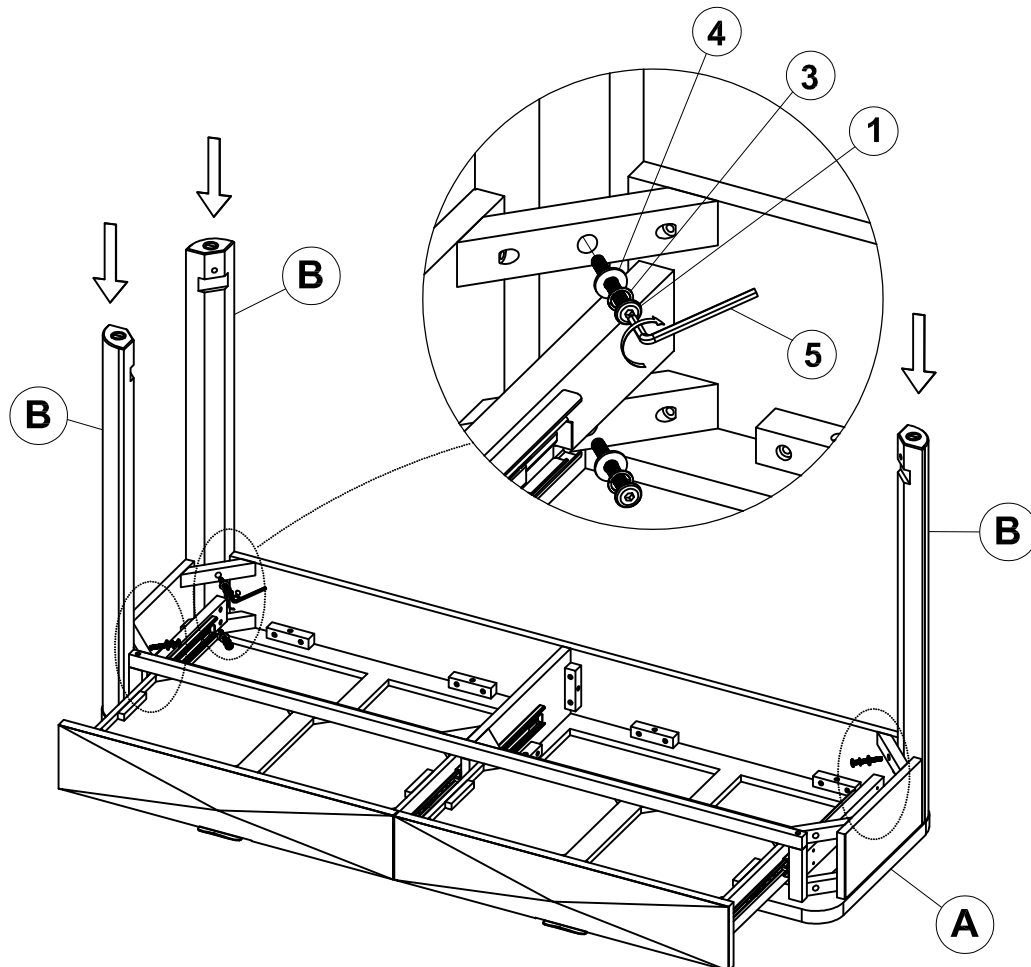

ASSEMBLY TIME

15 MINUTES

PARTS IDENTIFICATION

A	TOP		1PC
B	LEG		4PCS
C	SHELF		1PC
D	CENTER SUPPORT LEG WITH LEVELER		1PC

HARDWARE IDENTIFICATION

1	LONG BOLT (1/4" x 50mm - BLK)		8PCS
2	SHORT BOLT (1/4" x 20mm - BLK)		4PCS
3	LOCK WASHER (1/4" x 14mm - BLK)		12PCS
4	FLAT WASHER (1/4" x 19mm - BLK)		12PCS
5	ALLEN WRENCH (4mm x 64mm - BLK)		1PC

ITEM: **736069**
ASSEMBLY INSTRUCTIONS
STEP 1

STEP 2

ITEM: **736069**
ASSEMBLY INSTRUCTIONS
STEP 3

STEP 4

ITEM: **736069**
ASSEMBLY INSTRUCTIONS
STEP 5

STEP 6

STEP 7
COMPLETE

ITEM: 736069

Inner Size of Drawer: 22.00"W x 11.25"D x 2.25"H x 0.50"T

Note: Dimension tolerance $\pm 5\%$