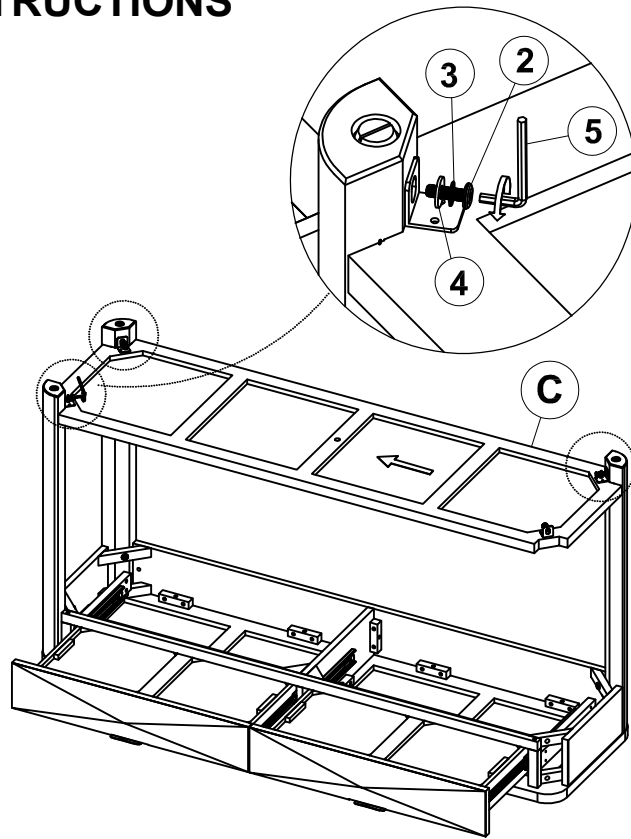

ASSEMBLY TIME

15 MINUTES

PARTS IDENTIFICATION

A	TOP		1PC
B	LEG		4PCS
C	SHELF		1PC
D	CENTER SUPPORT LEG WITH LEVELER		1PC

HARDWARE IDENTIFICATION

1	LONG BOLT (1/4" x 50mm - BLK)		8PCS
2	SHORT BOLT (1/4" x 20mm - BLK)		4PCS
3	LOCK WASHER (1/4" x 14mm - BLK)		12PCS
4	FLAT WASHER (1/4" x 19mm - BLK)		12PCS
5	ALLEN WRENCH (4mm x 64mm - BLK)		1PC

ITEM: **736069**
ASSEMBLY INSTRUCTIONS
STEP 1

STEP 2

ITEM: **736069**
ASSEMBLY INSTRUCTIONS
STEP 3

STEP 4

ITEM: **736069**
ASSEMBLY INSTRUCTIONS
STEP 5

STEP 6

STEP 7
COMPLETE

ITEM: 736069

Inner Size of Drawer: 22.00"W x 11.25"D x 2.25"H x 0.50"T

Note: Dimension tolerance $\pm 5\%$