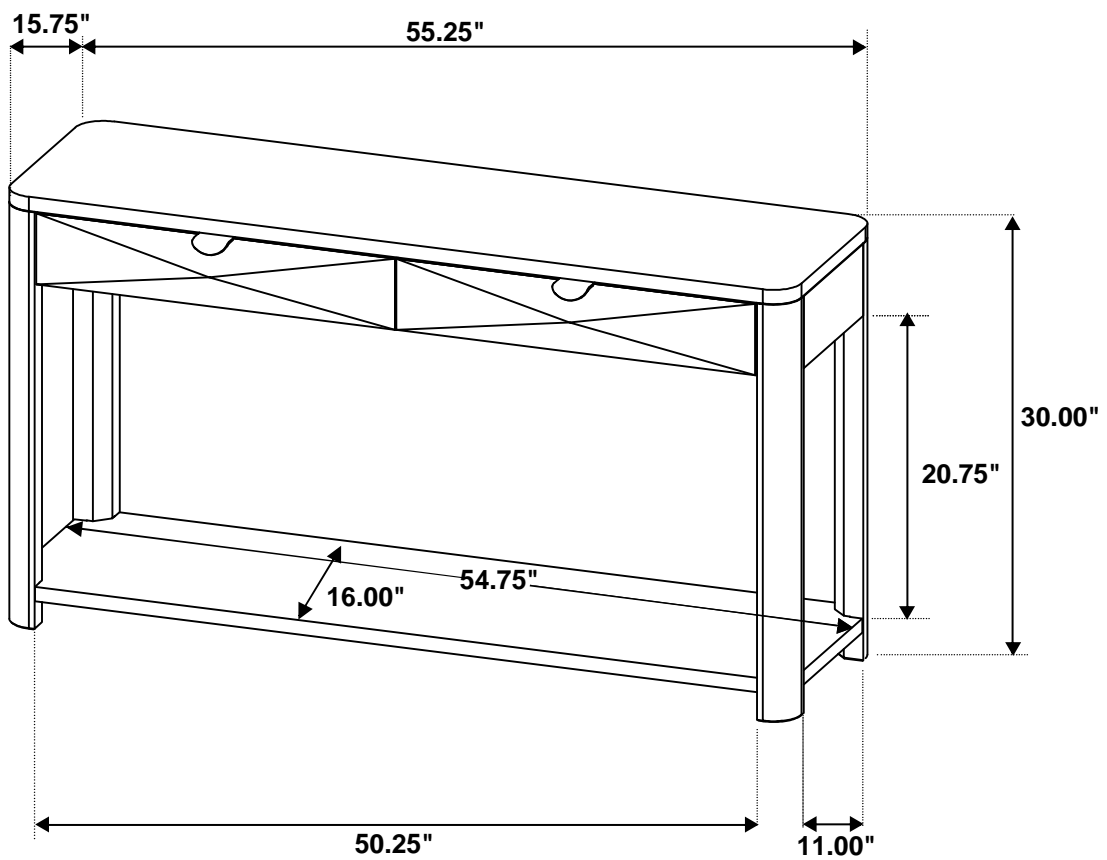

Inner Size of Drawer: 22.00"W x 11.25"D x 2.25"H x 0.50"T

Note: Dimension tolerance $\pm 5\%$