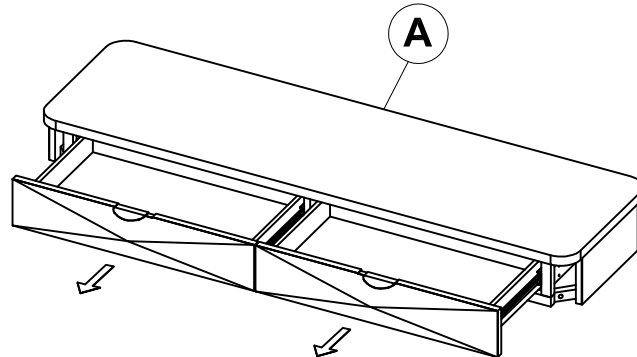

ITEM: **736069**
ASSEMBLY INSTRUCTIONS
STEP 1