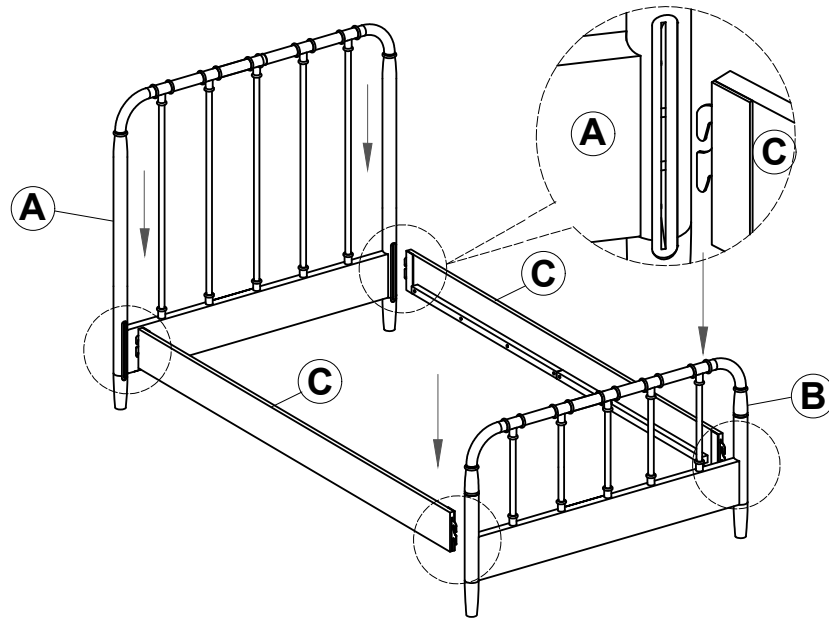

## PARTS IDENTIFICATION

A	HEADBOARD		1PC
B	FOOTBOARD		1PC
C	BED RAIL		2PCS
D	BED SLAT		4PCS

## HARDWARE IDENTIFICATION

1	FLAT HEAD SCREW (Ø4" x 1 1/4" - RBW)		8PCS
---	---	--	------

ITEM: **310035T**  
**ASSEMBLY INSTRUCTIONS**

**STEP 1**

**STEP 2**

**STEP 3**  
**COMPLETE**

ITEM: **310035T**

Inner Size: 40.25"W x 76.00"D