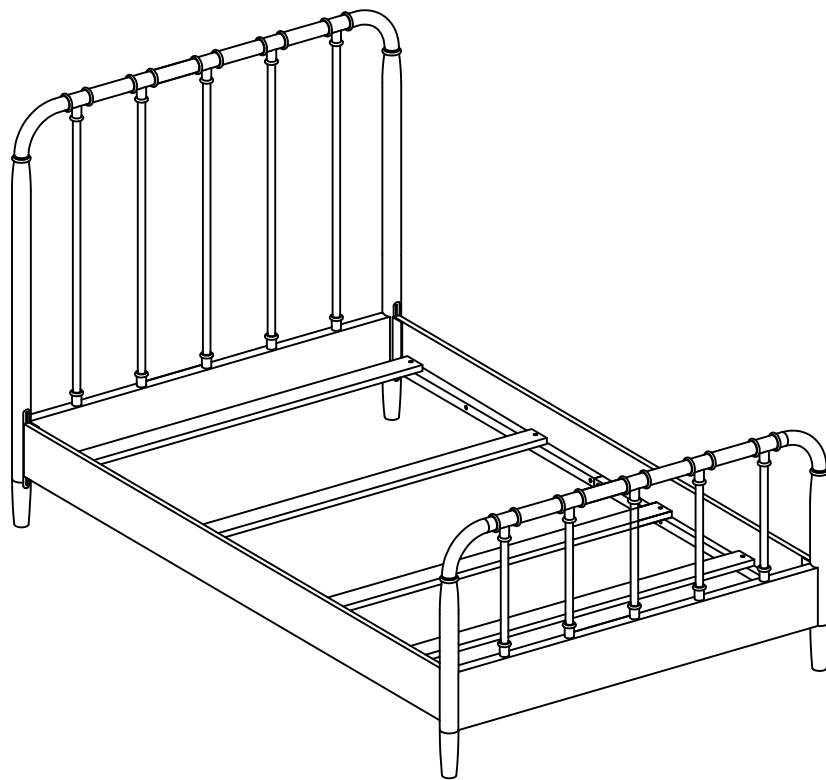

*ASSEMBLY INSTRUCTIONS*  
*COASTER FINE FURNITURE*

*Fine Furniture for every stage of life*

**310035T**  
**Twin Bed**

# ITEM: 310035T

## PARTS IDENTIFICATION

A	HEADBOARD		1PC
B	FOOTBOARD		1PC
C	BED RAIL		2PCS
D	BED SLAT		4PCS