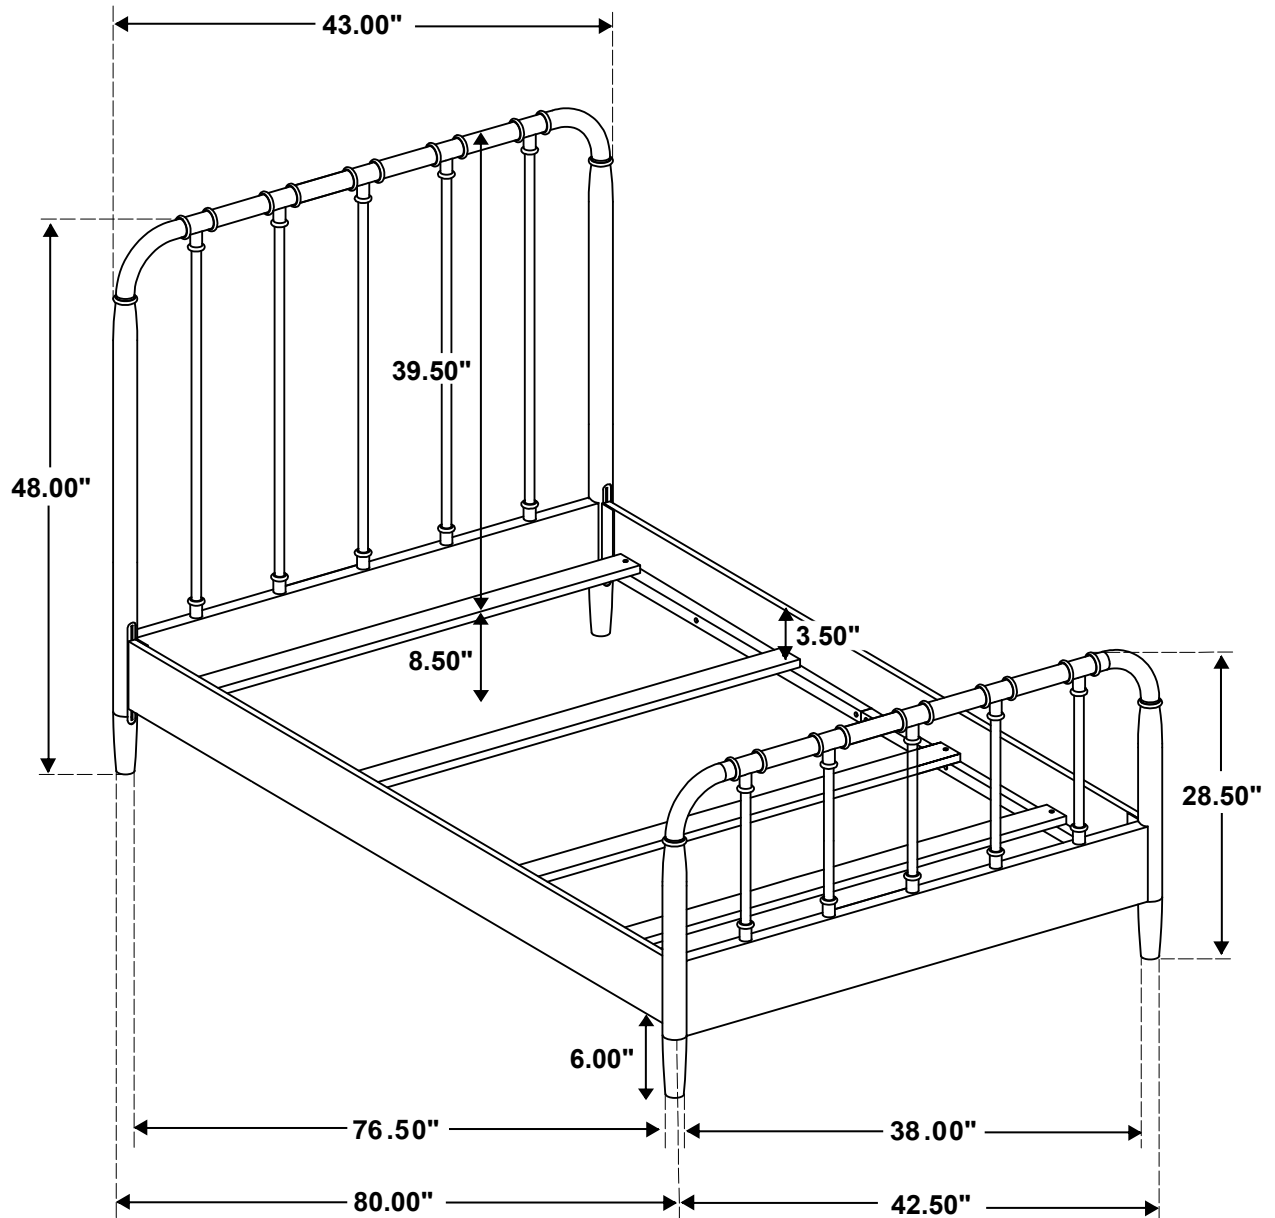

## PARTS IDENTIFICATION

A	HEADBOARD		1PC
B	FOOTBOARD		1PC
C	BED RAIL		2PCS
D	BED SLAT		4PCS

## HARDWARE IDENTIFICATION

1	FLAT HEAD SCREW (Ø4" x 1 1/4" - RBW)		8PCS
---	---	--	------

ITEM: **310035T**  
**ASSEMBLY INSTRUCTIONS**

**STEP 1**

**STEP 2**

**STEP 3**  
**COMPLETE**

ITEM: **310035T**

Inner Size: 40.25"W x 76.00"D

Note: Dimension tolerance  $\pm 5\%$