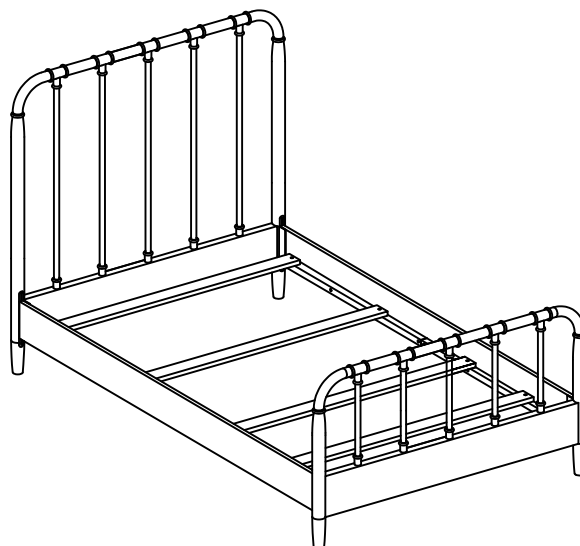

## PARTS IDENTIFICATION

A	HEADBOARD		1PC
B	FOOTBOARD		1PC
C	BED RAIL		2PCS
D	BED SLAT		4PCS

## HARDWARE IDENTIFICATION

1	FLAT HEAD SCREW (Ø4" x 1 1/4" - RBW)		8PCS
---	---	--	------

ITEM: **310035T**  
**ASSEMBLY INSTRUCTIONS**

**STEP 1**

**STEP 2**

**STEP 3**  
**COMPLETE**

ITEM: **310035T**

Inner Size: 40.25"W x 76.00"D