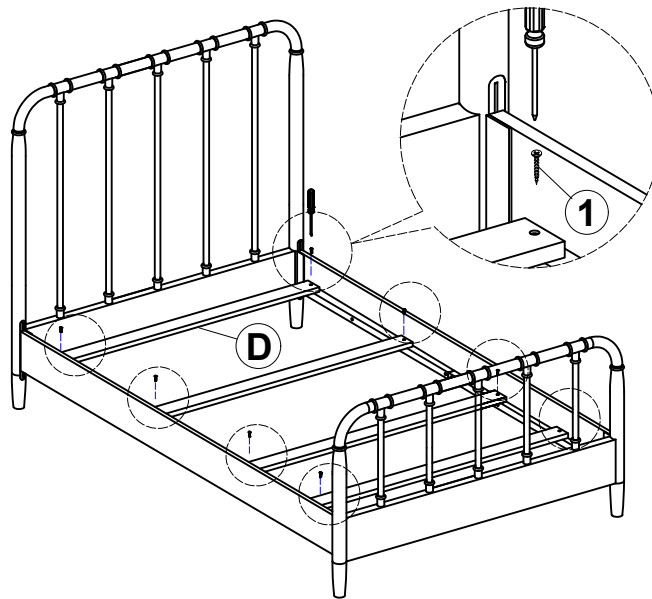

## PARTS IDENTIFICATION

A	HEADBOARD		1PC
B	FOOTBOARD		1PC
C	BED RAIL		2PCS
D	BED SLAT		4PCS

## HARDWARE IDENTIFICATION

1	FLAT HEAD SCREW (Ø4" x 1 1/4" - RBW)		8PCS
---	---	--	------

ITEM: **310035T**  
**ASSEMBLY INSTRUCTIONS**

**STEP 1**

**STEP 2**

**STEP 3**  
**COMPLETE**

ITEM: **310035T**

Inner Size: 40.25"W x 76.00"D