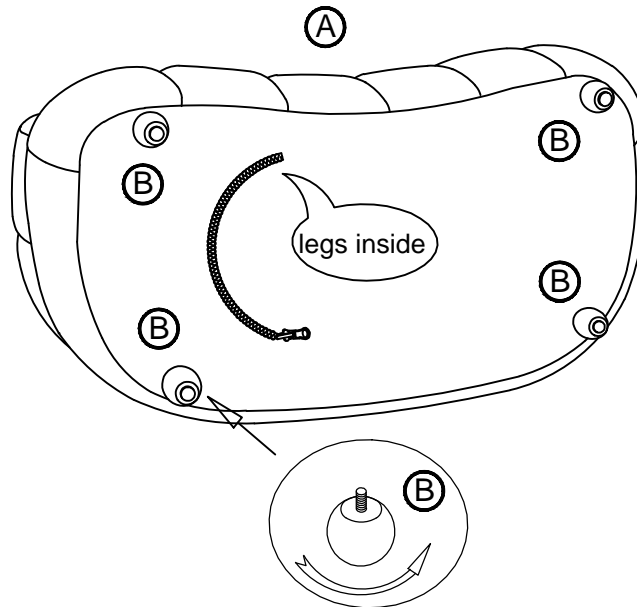

ASSEMBLY TIME 10 MINUTES

PARTS IDENTIFICATION

A. LOVESEAT
BASE

1PC

C. PILLOW

2PCS

B. LEG

4PCS

ITEM: 503722
ASSEMBLY INSTRUCTIONS

STEP 1

STEP 2

ITEM: 503722
ASSEMBLY INSTRUCTIONS

Note: Dimension tolerance $\pm 5\%$