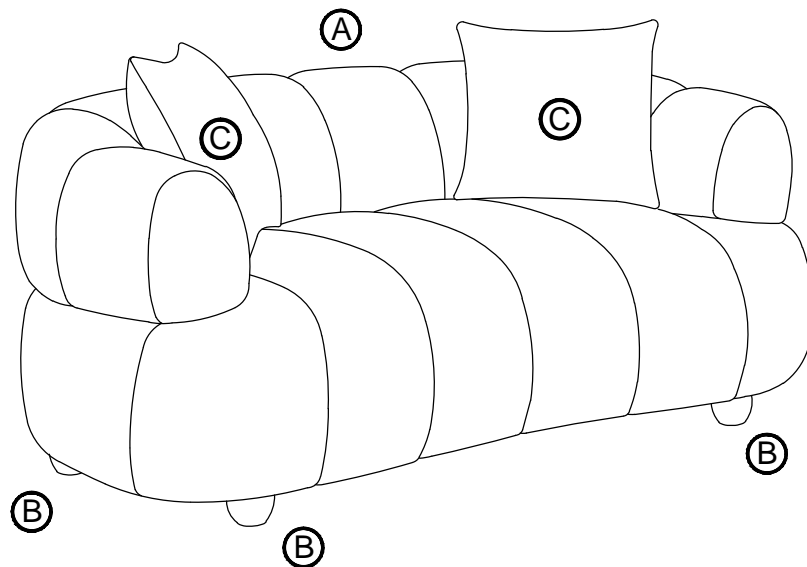

ITEM: 503722
ASSEMBLY INSTRUCTIONS

STEP 1

STEP 2