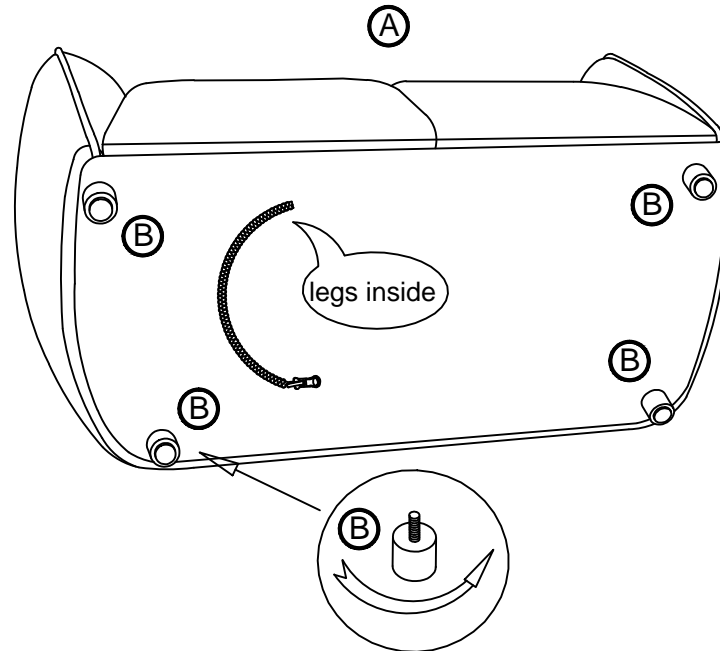

ASSEMBLY TIME 10 MINUTES

PARTS IDENTIFICATION

A. LOVESEAT
BASE

1PC

C. PILLOW

2PCS

B. LEG

4PCS

ITEM: 503065
ASSEMBLY INSTRUCTIONS

STEP 1

STEP 2

ITEM: 503065
ASSEMBLY INSTRUCTIONS

Note: Dimension tolerance $\pm 5\%$