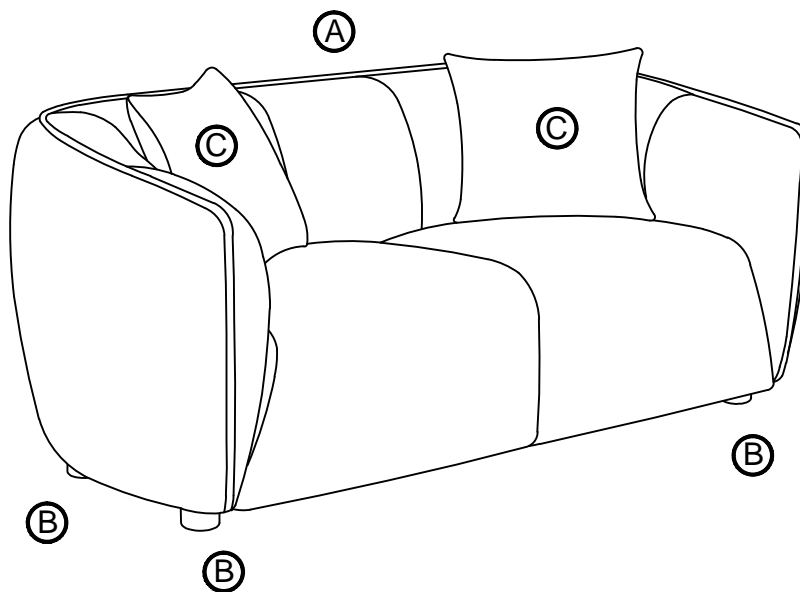

ITEM: 503065
ASSEMBLY INSTRUCTIONS

STEP 1

STEP 2