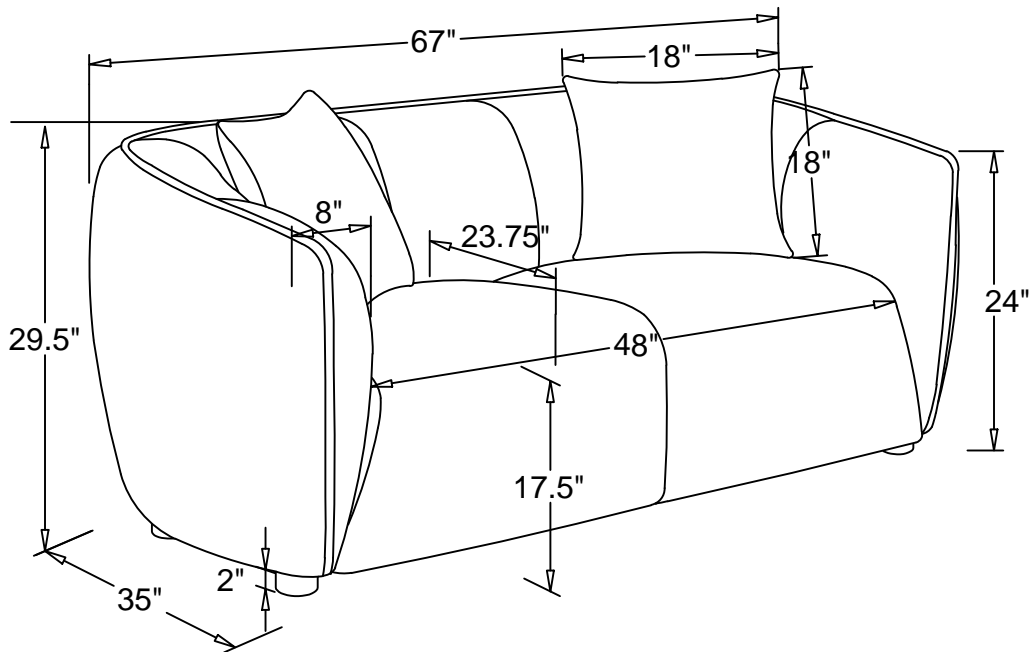

## PARTS IDENTIFICATION

A. LOVESEAT  
BASE

1PC

C. PILLOW

2PCS

B. LEG

4PCS

ITEM: 503065  
ASSEMBLY INSTRUCTIONS

STEP 1

STEP 2

ITEM: 503065  
ASSEMBLY INSTRUCTIONS

Note: Dimension tolerance  $\pm 5\%$