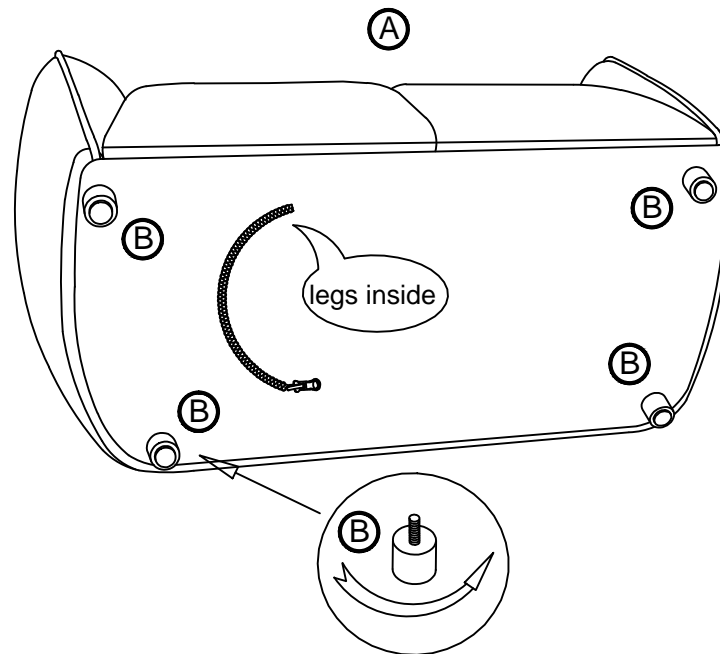

ITEM: 503065
ASSEMBLY INSTRUCTIONS

STEP 1