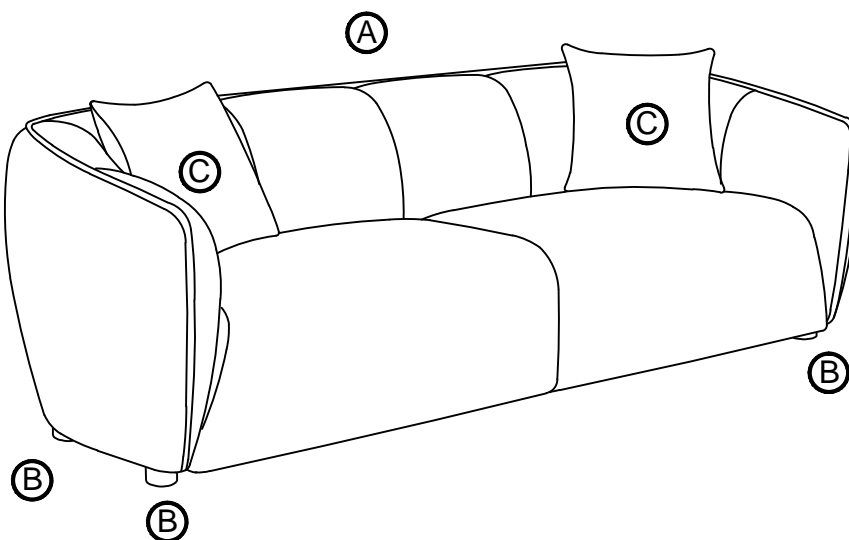

ASSEMBLY INSTRUCTIONS COASTER FINE FURNITURE

Fine Furniture for every stage of life

503064
SOFA

ITEM: 503064

ASSEMBLY INSTRUCTIONS

ASSEMBLY TIPS:

1. Remove hardware from box and sort by size.
2. Please check to see that all hardware and parts are present prior to start of assembly.
3. Please follow attached instructions in the same sequence as numbered to assure fast & easy assembly.

ASSEMBLY TIME 10 MINUTES

PARTS IDENTIFICATION

A. SOFA
BASE

1PC

C. PILLOW

2PCS

B. LEG

5PCS

ITEM: 503064
ASSEMBLY INSTRUCTIONS

STEP 1

STEP 2

ITEM: 503064
ASSEMBLY INSTRUCTIONS

Note: Dimension tolerance $\pm 5\%$

ASSEMBLY INSTRUCTIONS COASTER FINE FURNITURE

Fine Furniture for every stage of life

503065
LOVESEAT