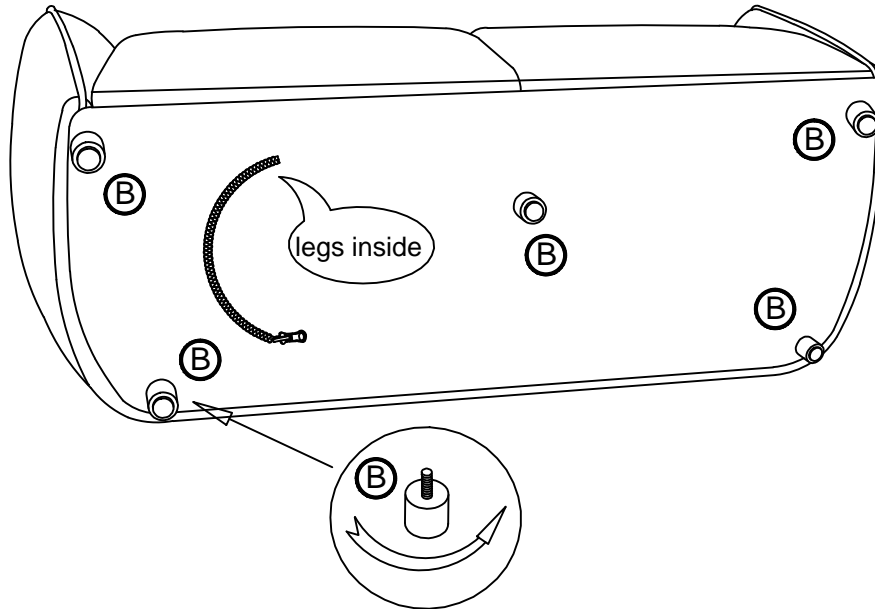

ASSEMBLY TIME 10 MINUTES

PARTS IDENTIFICATION

A. SOFA
BASE

1PC

C. PILLOW

2PCS

B. LEG

5PCS

ITEM: 503064
ASSEMBLY INSTRUCTIONS

STEP 1

STEP 2

ITEM: 503064
ASSEMBLY INSTRUCTIONS

Note: Dimension tolerance $\pm 5\%$

ASSEMBLY INSTRUCTIONS COASTER FINE FURNITURE

Fine Furniture for every stage of life

503065
LOVESEAT