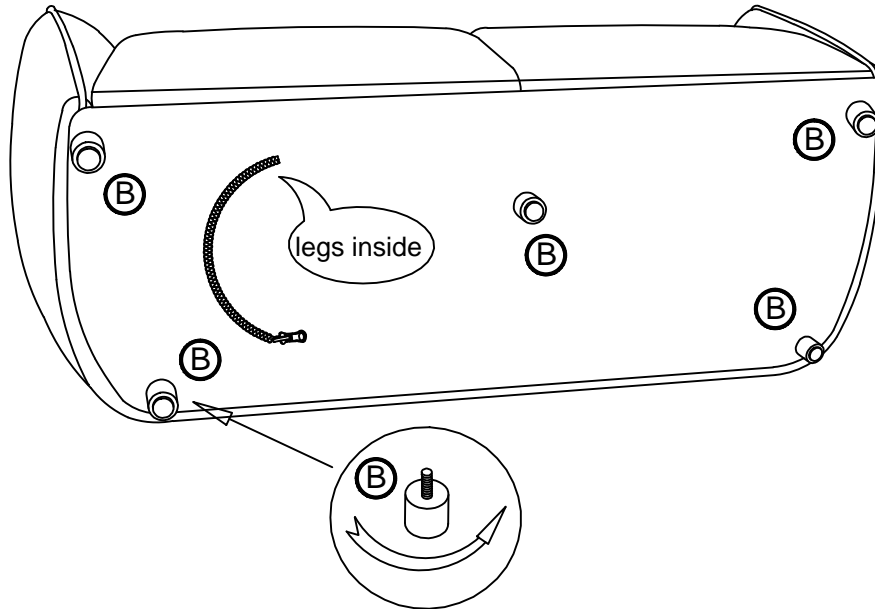

ASSEMBLY TIME 10 MINUTES

PARTS IDENTIFICATION

A. SOFA
BASE

1PC

C. PILLOW

2PCS

B. LEG

5PCS

ITEM: 503064
ASSEMBLY INSTRUCTIONS

STEP 1

STEP 2

ITEM: 503064
ASSEMBLY INSTRUCTIONS

Note: Dimension tolerance $\pm 5\%$