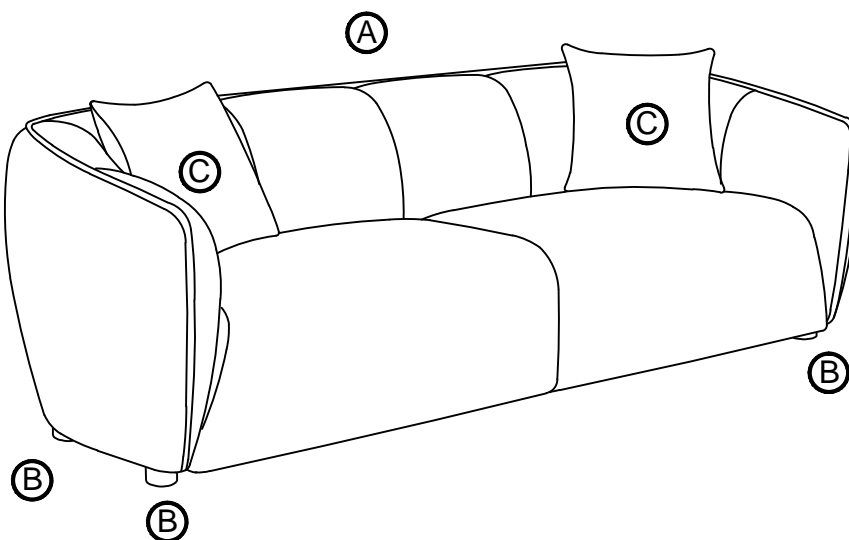

ITEM: 503064
ASSEMBLY INSTRUCTIONS

STEP 1

STEP 2