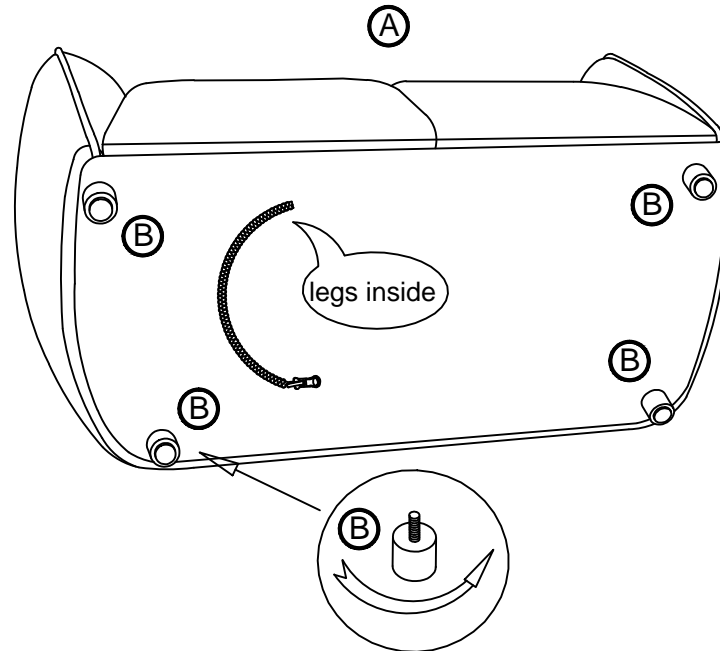

ASSEMBLY TIME 10 MINUTES

PARTS IDENTIFICATION

A. LOVESEAT
BASE

1PC

C. PILLOW

2PCS

B. LEG

4PCS

ITEM: 503062
ASSEMBLY INSTRUCTIONS

STEP 1

STEP 2

ITEM: 503062
ASSEMBLY INSTRUCTIONS

Note: Dimension tolerance $\pm 5\%$