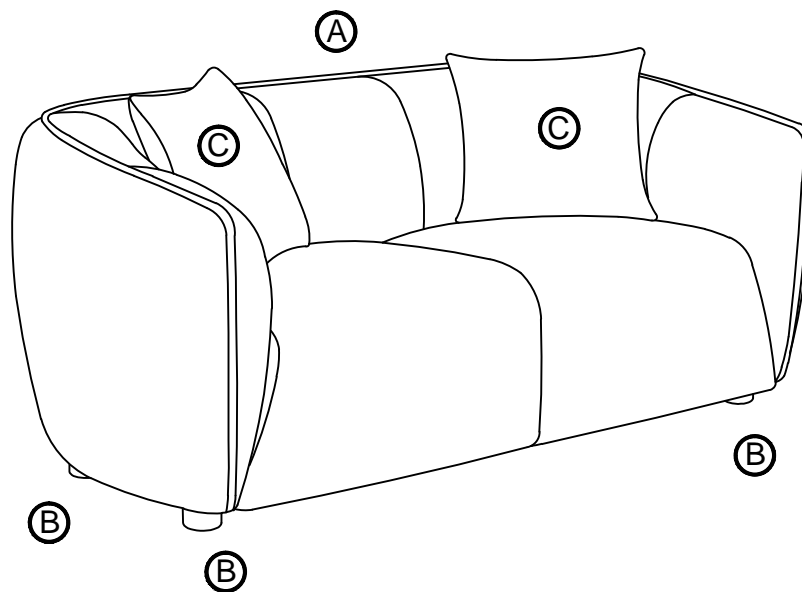

ITEM: 503062
ASSEMBLY INSTRUCTIONS

STEP 1

STEP 2