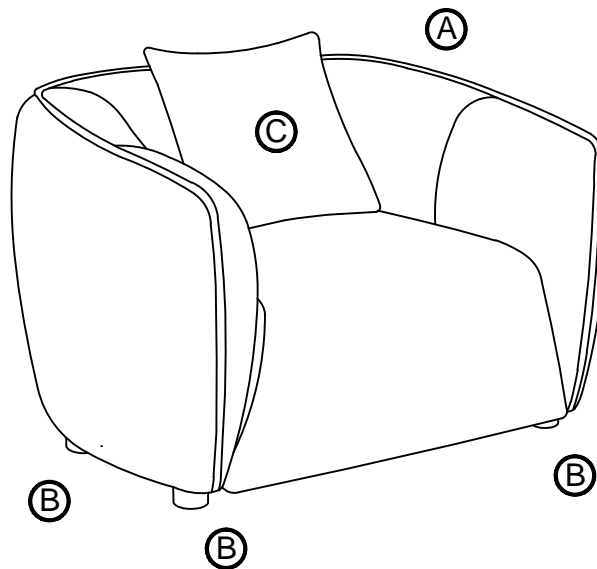

ASSEMBLY INSTRUCTIONS COASTER FINE FURNITURE

Fine Furniture for every stage of life

503066
CHAIR

ITEM: 503066

ASSEMBLY INSTRUCTIONS

ASSEMBLY TIPS:

1. Remove hardware from box and sort by size.
2. Please check to see that all hardware and parts are present prior to start of assembly.
3. Please follow attached instructions in the same sequence as numbered to assure fast & easy assembly.

4PCS

ITEM: 503066
ASSEMBLY INSTRUCTIONS

STEP 1

STEP 2

ITEM: 503066
ASSEMBLY INSTRUCTIONS

Note: Dimension tolerance $\pm 5\%$