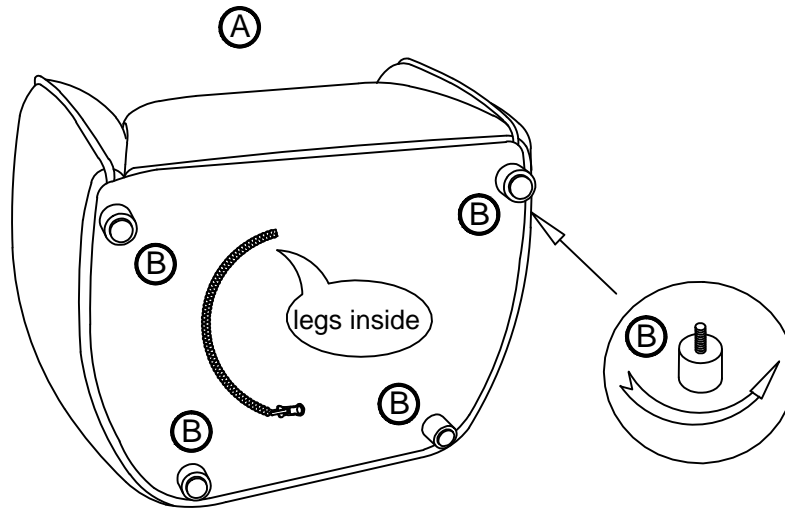

ASSEMBLY TIME

8 MINUTES

PARTS IDENTIFICATION

A. CHAIR BASE

1PC

C. PILLOW

1PC

B. LEG

4PCS

ITEM: 503066
ASSEMBLY INSTRUCTIONS

STEP 1

STEP 2

ITEM: 503066
ASSEMBLY INSTRUCTIONS

Note: Dimension tolerance $\pm 5\%$