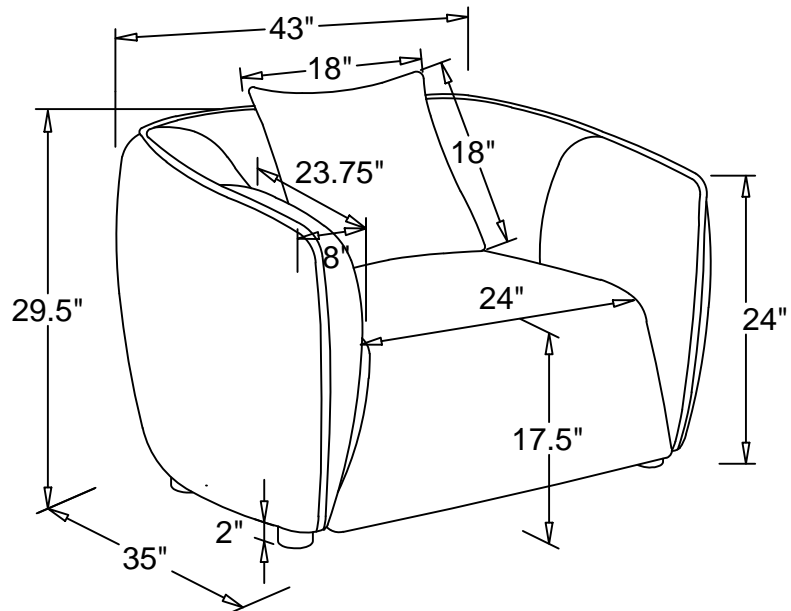

ASSEMBLY INSTRUCTIONS COASTER FINE FURNITURE

Fine Furniture for every stage of life

503066
CHAIR

ITEM: 503066

ASSEMBLY INSTRUCTIONS

ASSEMBLY TIPS:

1. Remove hardware from box and sort by size.
2. Please check to see that all hardware and parts are present prior to start of assembly.
3. Please follow attached instructions in the same sequence as numbered to assure fast & easy assembly.

4PCS

ITEM: 503066
ASSEMBLY INSTRUCTIONS

STEP 1

STEP 2

ITEM: 503066
ASSEMBLY INSTRUCTIONS

Note: Dimension tolerance $\pm 5\%$