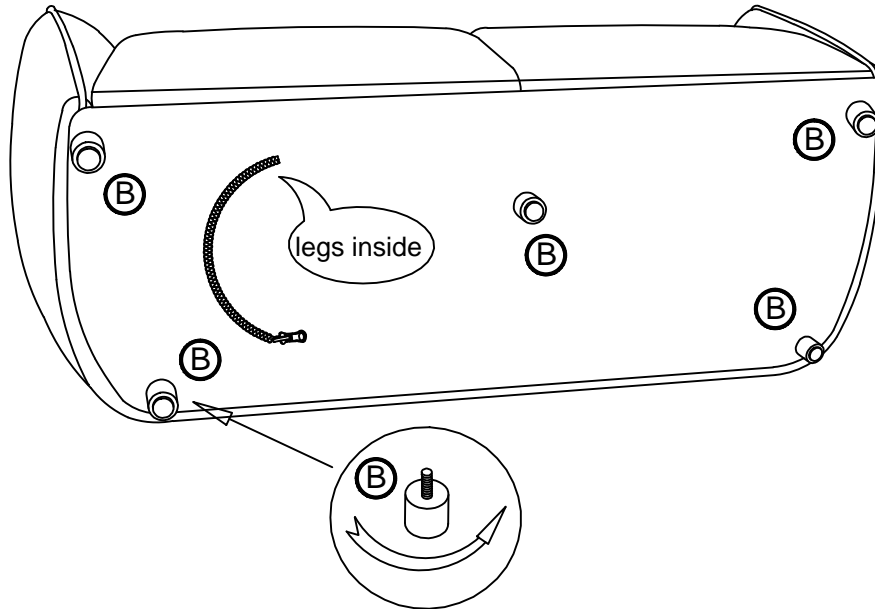

ASSEMBLY TIME 10 MINUTES

PARTS IDENTIFICATION

A. SOFA
BASE

1PC

C. PILLOW

2PCS

B. LEG

5PCS

ITEM: 503061
ASSEMBLY INSTRUCTIONS

STEP 1

STEP 2

ITEM: 503061
ASSEMBLY INSTRUCTIONS

Note: Dimension tolerance $\pm 5\%$