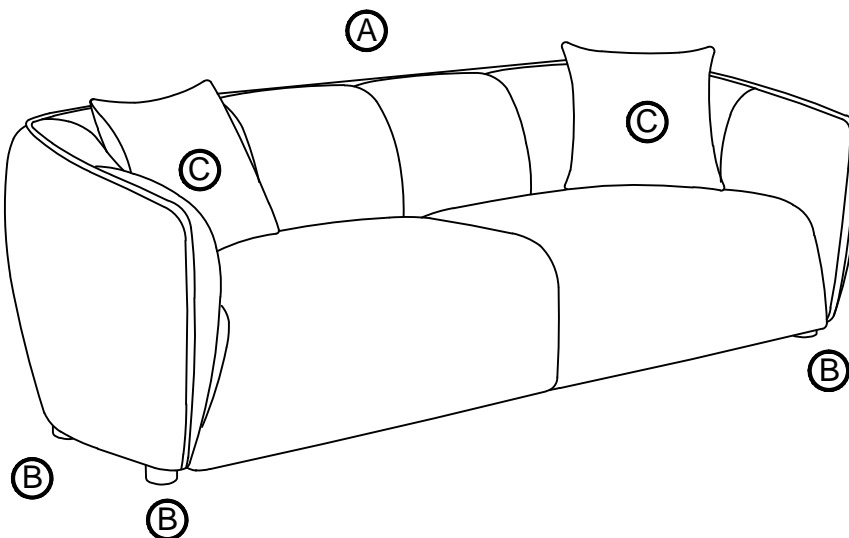

ITEM: 503061
ASSEMBLY INSTRUCTIONS

STEP 1

STEP 2