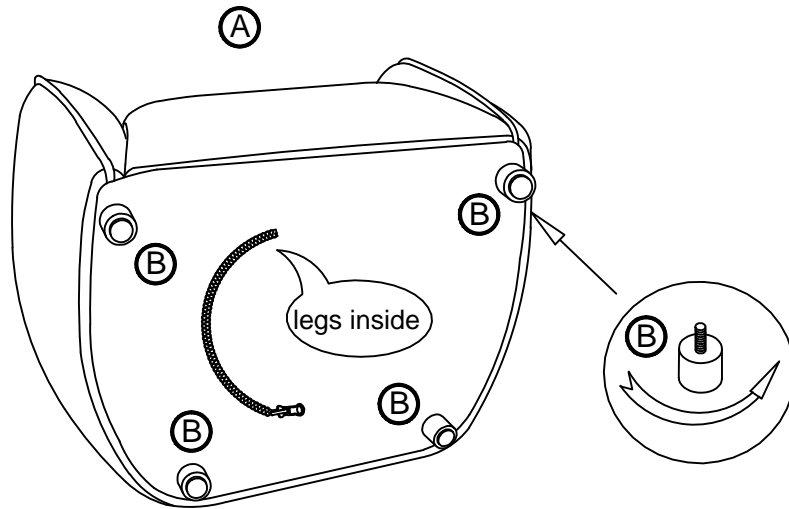

ASSEMBLY TIME

8 MINUTES

PARTS IDENTIFICATION

A. CHAIR BASE

1PC

C. PILLOW

1PC

B. LEG

4PCS

ITEM: 503063
ASSEMBLY INSTRUCTIONS

STEP 1

STEP 2

ITEM: 503063
ASSEMBLY INSTRUCTIONS

Note: Dimension tolerance $\pm 5\%$