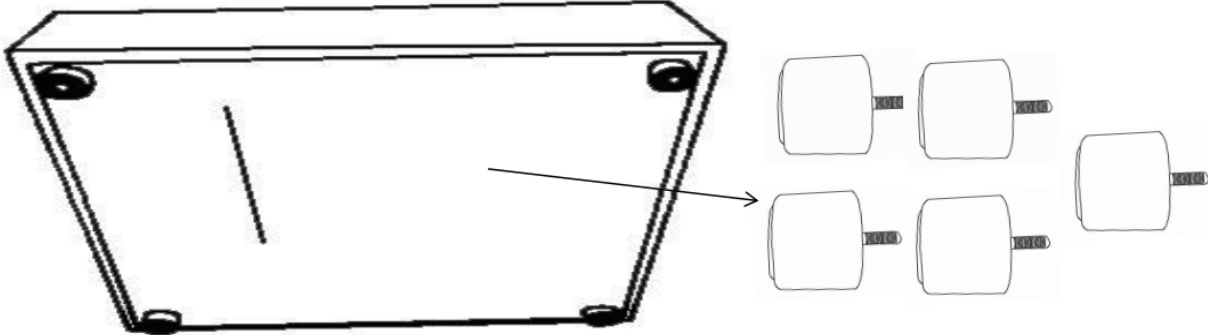

### PARTS IDENTIFICATION

	PART NAME	FIGURE	QUANTITY
A	SOFA BASE		1PC
B	PILLOW		2PCS
C	SEAT CUSHION		1PC
D	LEG		5PCS

ITEM: 504971

ASSEMBLY INSTRUCTIONS

STEP 1 Turn over the item and take out the legs from zippered pouch and install the legs as pictures show

STEP 2

STEP 3 COMPLETE

ITEM: 504971

Note : Dimension tolerance  $\pm 5\%$