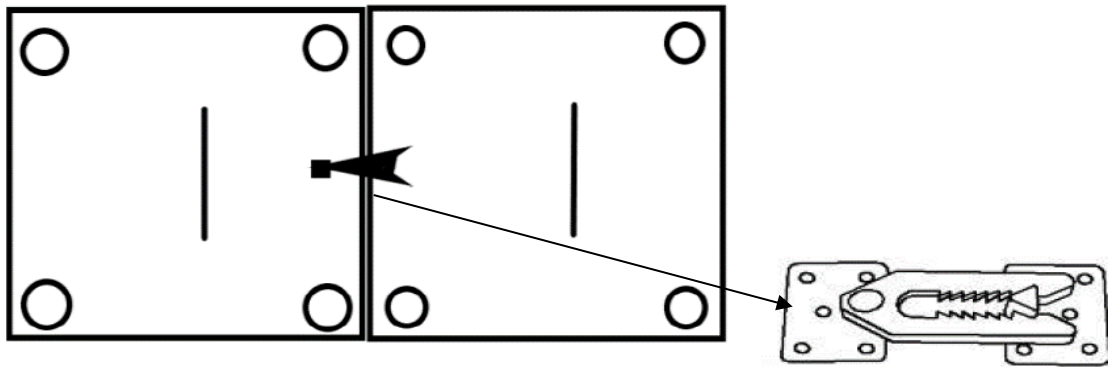

*ASSEMBLY INSTRUCTIONS
COASTER FINE FURNITURE*

Fine Furniture for every stage of life

610350AC
ARMLESS CHAIR

ITEM: **610350AC**

ASSEMBLY INSTRUCTIONS

ASSEMBLY TIPS:

1. Remove hardware from box and sort by size.
2. Please check to see that all hardware and parts are present prior to start of assembly.
3. Please follow attached instructions in the same sequence as numbered to assure fast & easy assembly.

ASSEMBLY TIME

10 MINUTES

PARTS IDENTIFICATION

A		BASE	1PC
B		LEG	4PCS
C		BACK CUSHION	1PC

ITEM: **610350AC**

ASSEMBLY INSTRUCTIONS

STEP 1

STEP 2

STEP 3
COMPLETE

ITEM:610350AC

ITEM:610350AC

Note:Dimension tolerance±5%