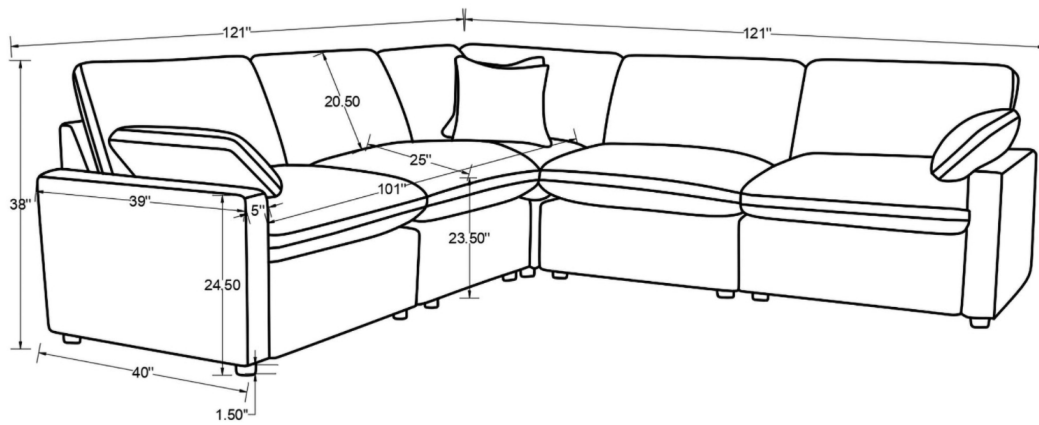

*ASSEMBLY INSTRUCTIONS
COASTER FINE FURNITURE*

Fine Furniture for every stage of life

610350AC
ARMLESS CHAIR

ITEM: **610350AC**

ASSEMBLY INSTRUCTIONS

ASSEMBLY TIPS:

1. Remove hardware from box and sort by size.
2. Please check to see that all hardware and parts are present prior to start of assembly.
3. Please follow attached instructions in the same sequence as numbered to assure fast & easy assembly.

ASSEMBLY TIME

10 MINUTES

PARTS IDENTIFICATION

A		BASE	1PC
B		LEG	4PCS
C		BACK CUSHION	1PC

ITEM: **610350AC**

ASSEMBLY INSTRUCTIONS

STEP 1

STEP 2

STEP 3
COMPLETE

ITEM:610350AC

ITEM:610350AC

Note:Dimension tolerance±5%