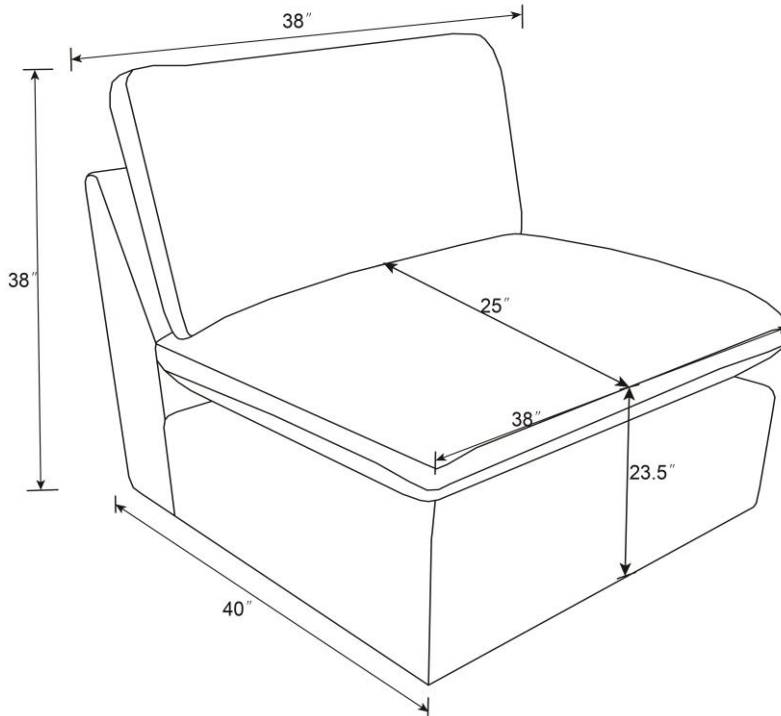

*ASSEMBLY INSTRUCTIONS
COASTER FINE FURNITURE*

Fine Furniture for every stage of life

610350AC
ARMLESS CHAIR

ITEM: **610350AC**

ASSEMBLY INSTRUCTIONS

ASSEMBLY TIPS:

1. Remove hardware from box and sort by size.
2. Please check to see that all hardware and parts are present prior to start of assembly.
3. Please follow attached instructions in the same sequence as numbered to assure fast & easy assembly.

ASSEMBLY TIME

10 MINUTES

PARTS IDENTIFICATION

A		BASE	1PC
B		LEG	4PCS
C		BACK CUSHION	1PC

ITEM: **610350AC**

ASSEMBLY INSTRUCTIONS

STEP 1

STEP 2

STEP 3
COMPLETE

ITEM:610350AC

ITEM:610350AC

Note:Dimension tolerance±5%