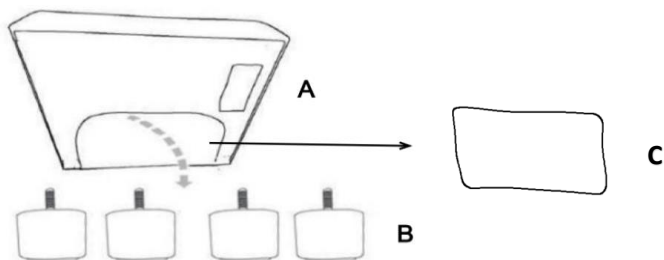

*ASSEMBLY INSTRUCTIONS
COASTER FINE FURNITURE*

Fine Furniture for every stage of life

610350AC
ARMLESS CHAIR

ITEM: **610350AC**

ASSEMBLY INSTRUCTIONS

ASSEMBLY TIPS:

1. Remove hardware from box and sort by size.
2. Please check to see that all hardware and parts are present prior to start of assembly.
3. Please follow attached instructions in the same sequence as numbered to assure fast & easy assembly.

ASSEMBLY TIME

10 MINUTES

PARTS IDENTIFICATION

A		BASE	1PC
B		LEG	4PCS
C		BACK CUSHION	1PC

ITEM: **610350AC**

ASSEMBLY INSTRUCTIONS

STEP 1

STEP 2

STEP 3
COMPLETE

ITEM:610350AC

ITEM:610350AC

Note:Dimension tolerance±5%