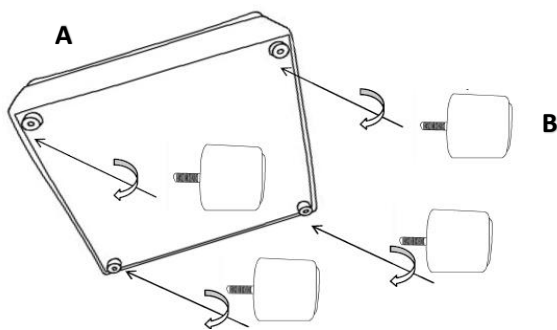

ASSEMBLY TIME

10 MINUTES

PARTS IDENTIFICATION

A		BASE	1PC
B		LEG	4PCS
C		BACK CUSHION	1PC

ITEM: **610350AC**

ASSEMBLY INSTRUCTIONS

STEP 1

STEP 2

STEP 3
COMPLETE

ITEM:610350AC

ITEM:610350AC

Note:Dimension tolerance±5%