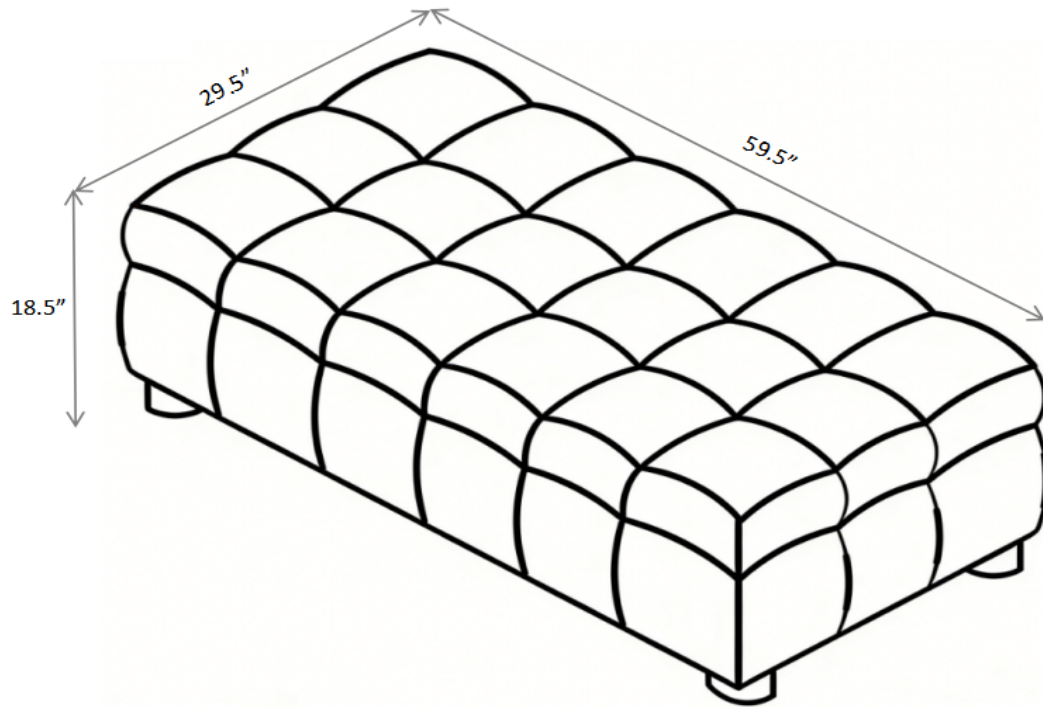

ASSEMBLY TIME

5 MINUTES

PARTS IDENTIFICATION

	PART NAME	FIGURE	QUANTITY
A	OTTOMAN		1PC
B	LEG		4PCS

ITEM: 551913

ASSEMBLY INSTRUCTIONS

STEP 1

STEP 2

STEP 3

STEP 4

ITEM: 551913

Note : Dimension tolerance $\pm 5\%$