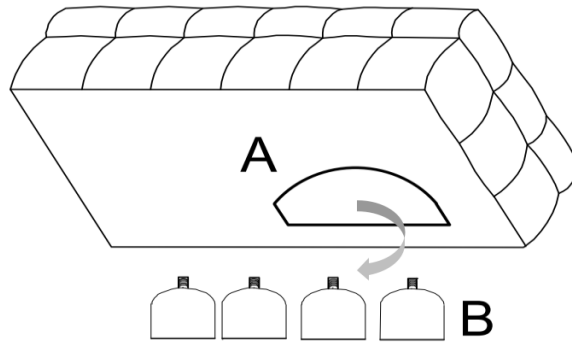

ASSEMBLY TIME

5 MINUTES

PARTS IDENTIFICATION

	PART NAME	FIGURE	QUANTITY
A	OTTOMAN		1PC
B	LEG		4PCS

ITEM: 551913

ASSEMBLY INSTRUCTIONS

STEP 1

STEP 2

STEP 3

STEP 4

ITEM: 551913

Note : Dimension tolerance $\pm 5\%$