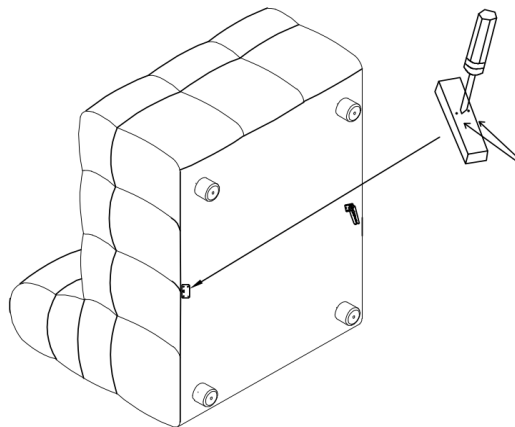

ASSEMBLY TIME

5 MINUTES

PARTS IDENTIFICATION

B1	PART NAME	FIGURE	QUANTITY
A	LAF LOVESEAT		1PC
B	PILLOW		10PCS
C	LEG		12PCS
D	RAF CHAISE		1PC
E	ARMLESS CHAIR		1PC

ITEM: 551911-SETA

ASSEMBLY INSTRUCTIONS

STEP 1

STEP 8

ITEM: 551911-SETA

ASSEMBLY INSTRUCTIONS

STEP 9

STEP 10

STEP 11

STEP 12

ITEM: 551911-SETA
ASSEMBLY INSTRUCTIONS
STEP 13

STEP 14

STEP 15

STEP 16

ITEM: 551911-SETA

Note : Dimension tolerance $\pm 5\%$