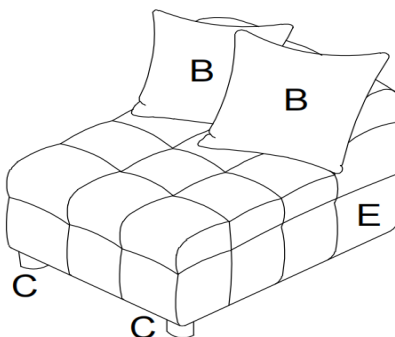

ITEM: 551911-SETA

ASSEMBLY INSTRUCTIONS

STEP 9

STEP 10

STEP 11

STEP 12