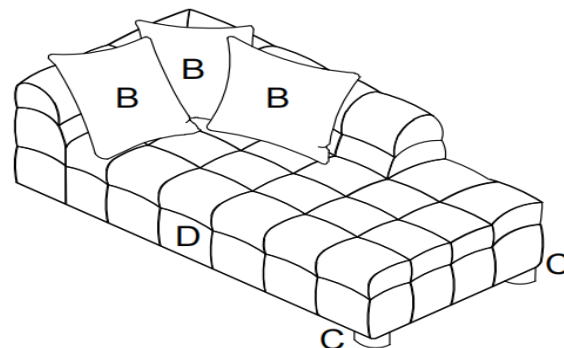

ITEM: 551911-SETA

ASSEMBLY INSTRUCTIONS

STEP 5

STEP 6

STEP 7

STEP 8