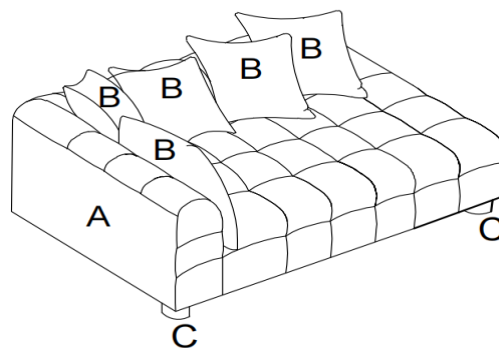

ITEM: 551911-SETA

ASSEMBLY INSTRUCTIONS

STEP 1

STEP 2

STEP 3

STEP 4