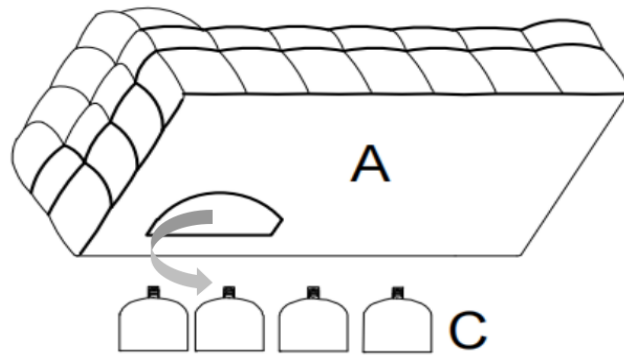

ASSEMBLY TIME

5 MINUTES

PARTS IDENTIFICATION

B1	PART NAME	FIGURE	QUANTITY
A	LAF LOVESEAT		1PC
B	PILLOW		10PCS
C	LEG		12PCS
D	RAF CHAISE		1PC
E	ARMLESS CHAIR		1PC

ITEM: 551911-SETA

ASSEMBLY INSTRUCTIONS

STEP 1