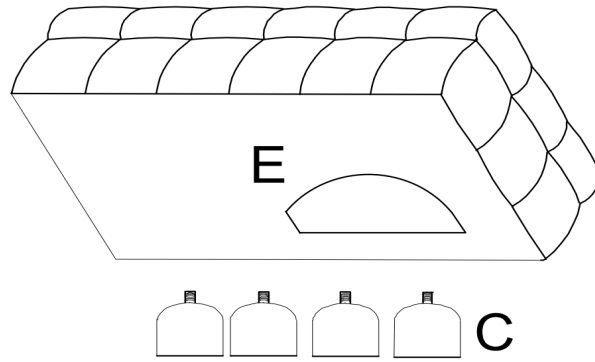

ITEM: 551911-SETA

ASSEMBLY INSTRUCTIONS

STEP 9