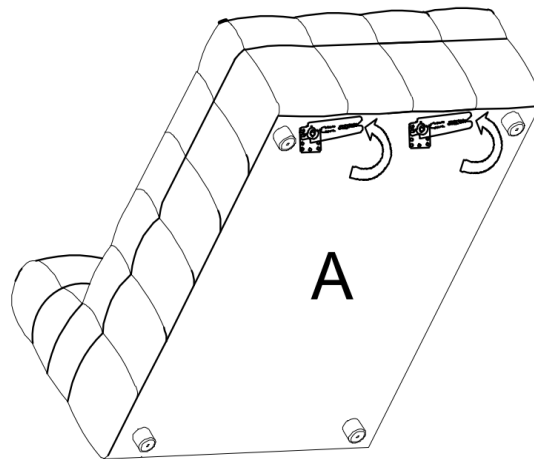

ITEM: 551911-SETA

ASSEMBLY INSTRUCTIONS

STEP 1

STEP 2

STEP 3

STEP 4