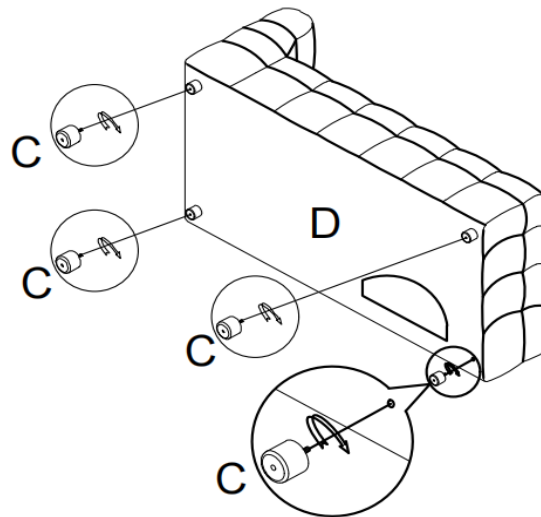

ASSEMBLY TIME

5 MINUTES

PARTS IDENTIFICATION

B1	PART NAME	FIGURE	QUANTITY
A	LAF LOVESEAT		1PC
B	PILLOW		10PCS
C	LEG		12PCS
D	RAF CHAISE		1PC
E	ARMLESS CHAIR		1PC

ITEM: 551911-SETA

ASSEMBLY INSTRUCTIONS

STEP 1

STEP 2

STEP 3

STEP 4

ITEM: 551911-SETA

ASSEMBLY INSTRUCTIONS

STEP 5

STEP 6

STEP 7