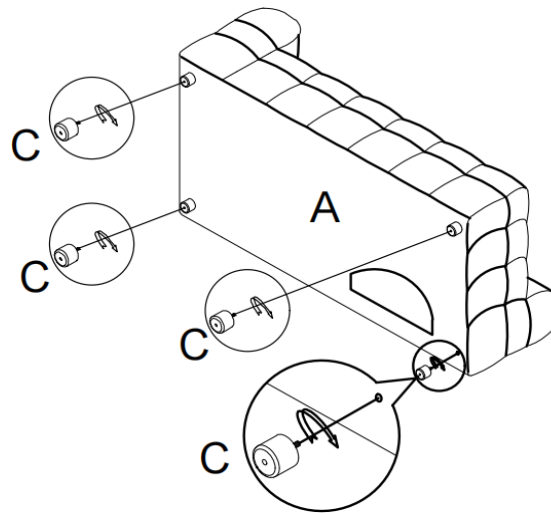

ITEM: 551911-SETA

ASSEMBLY INSTRUCTIONS

STEP 1

STEP 2

STEP 3

STEP 4