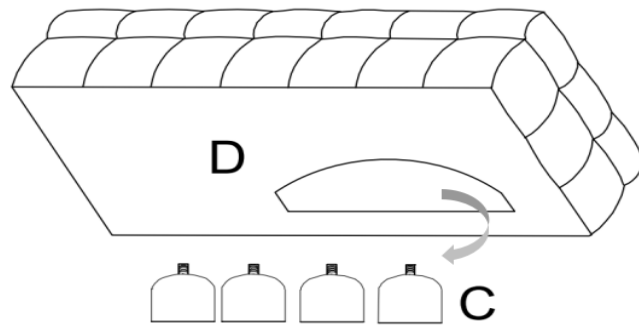

ASSEMBLY TIME

5 MINUTES

PARTS IDENTIFICATION

B1	PART NAME	FIGURE	QUANTITY
A	LAF LOVESEAT		1PC
B	PILLOW		10PCS
C	LEG		12PCS
D	RAF CHAISE		1PC
E	ARMLESS CHAIR		1PC

ITEM: 551911-SETA

ASSEMBLY INSTRUCTIONS

STEP 1

STEP 2

STEP 3

STEP 4

ITEM: 551911-SETA

ASSEMBLY INSTRUCTIONS

STEP 5

STEP 6

STEP 7