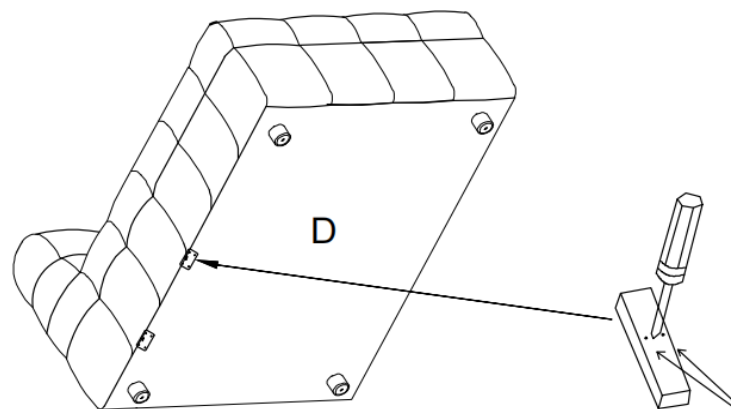

ASSEMBLY TIME

5 MINUTES

PARTS IDENTIFICATION

B1	PART NAME	FIGURE	QUANTITY
A	LAF LOVESEAT		1PC
B	PILLOW		10PCS
C	LEG		12PCS
D	RAF CHAISE		1PC
E	ARMLESS CHAIR		1PC

ITEM: 551911-SETA

ASSEMBLY INSTRUCTIONS

STEP 1

STEP 2

STEP 3

STEP 4

ITEM: 551911-SETA

ASSEMBLY INSTRUCTIONS

STEP 5

STEP 6

STEP 7