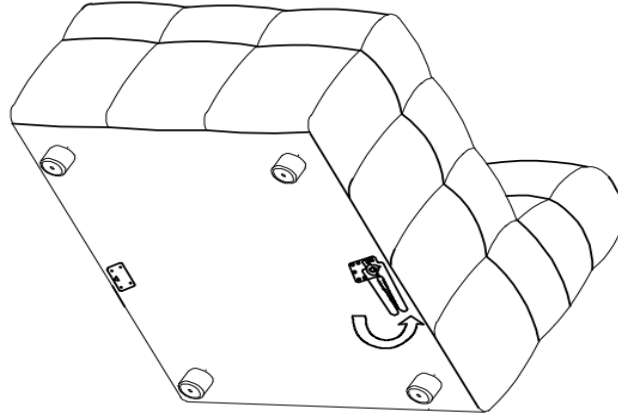

ASSEMBLY TIME

5 MINUTES

PARTS IDENTIFICATION

	PART NAME	FIGURE	QUANTITY
A	ARMLESS CHAIR		1PC
B	PILLOW		2PCS
C	LEG		4PCS

ITEM: 551911

ASSEMBLY INSTRUCTIONS

STEP 1

STEP 2

STEP 3

STEP 4

ITEM: 551911

ASSEMBLY INSTRUCTIONS

STEP 5

STEP 6

STEP 7

STEP 8

ITEM: 551911

Note : Dimension tolerance $\pm 5\%$