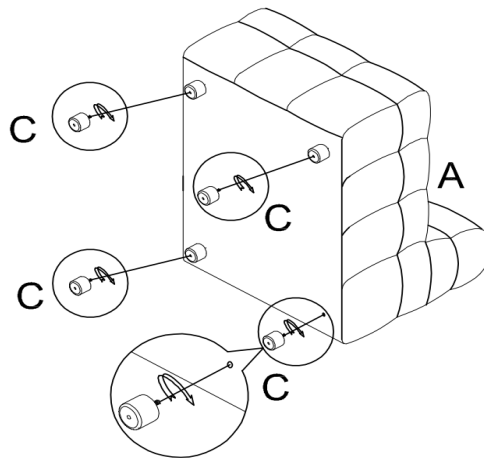

*ASSEMBLY INSTRUCTIONS
COASTER FINE FURNITURE*

Fine Furniture for every stage of life

551911
ARMLESS CHAIR

ITEM: 551911

ASSEMBLY INSTRUCTIONS

ASSEMBLY TIPS:

1. Remove hardware from box and sort by size.
2. Please check to see that all hardware and parts are present prior to start of assembly.
3. Please follow attached instructions in the same sequence as numbered to assure fast & easy assembly.

ASSEMBLY TIME

5 MINUTES

PARTS IDENTIFICATION

	PART NAME	FIGURE	QUANTITY
A	ARMLESS CHAIR		1PC
B	PILLOW		2PCS
C	LEG		4PCS

ITEM: 551911

ASSEMBLY INSTRUCTIONS

STEP 1

STEP 2

STEP 3

STEP 4

ITEM: 551911

ASSEMBLY INSTRUCTIONS

STEP 5

STEP 6

STEP 7

STEP 8