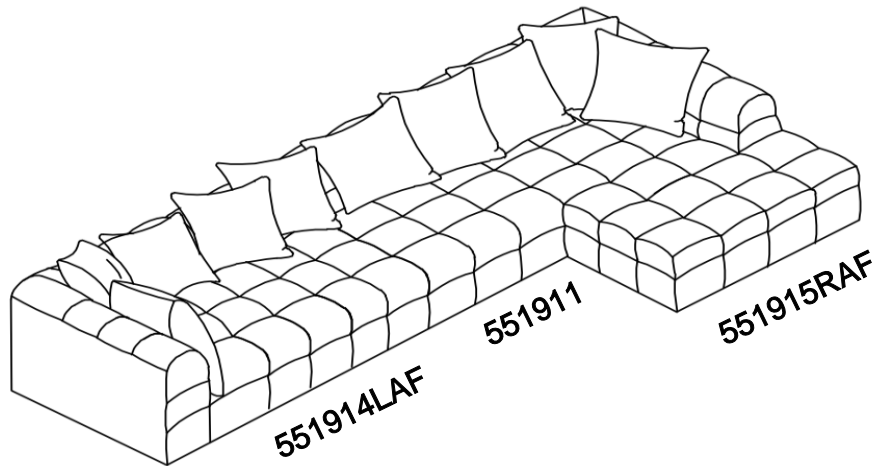

*ASSEMBLY INSTRUCTIONS
COASTER FINE FURNITURE*

Fine Furniture for every stage of life

551911
ARMLESS CHAIR

ITEM: 551911

ASSEMBLY INSTRUCTIONS

ASSEMBLY TIPS:

1. Remove hardware from box and sort by size.
2. Please check to see that all hardware and parts are present prior to start of assembly.
3. Please follow attached instructions in the same sequence as numbered to assure fast & easy assembly.

ASSEMBLY TIME

5 MINUTES

PARTS IDENTIFICATION

	PART NAME	FIGURE	QUANTITY
A	ARMLESS CHAIR		1PC
B	PILLOW		2PCS
C	LEG		4PCS

ITEM: 551911

ASSEMBLY INSTRUCTIONS

STEP 1

STEP 2

STEP 3

STEP 4

ITEM: 551911

ASSEMBLY INSTRUCTIONS

STEP 5

STEP 6

STEP 7

STEP 8

ITEM: 551911

Note : Dimension tolerance $\pm 5\%$