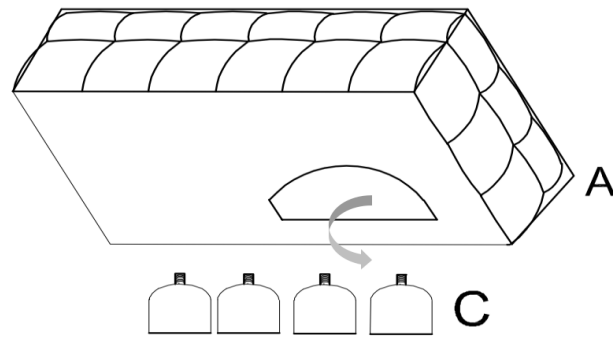

ASSEMBLY TIME

5 MINUTES

PARTS IDENTIFICATION

	PART NAME	FIGURE	QUANTITY
A	ARMLESS CHAIR		1PC
B	PILLOW		2PCS
C	LEG		4PCS

ITEM: 551911

ASSEMBLY INSTRUCTIONS

STEP 1

STEP 2