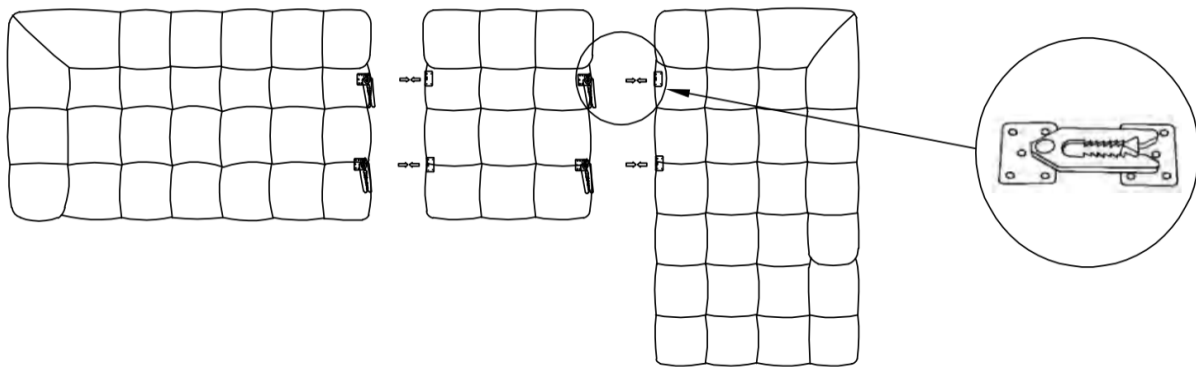

ASSEMBLY TIME

5 MINUTES

PARTS IDENTIFICATION

	PART NAME	FIGURE	QUANTITY
A	ARMLESS CHAIR		1PC
B	PILLOW		2PCS
C	LEG		4PCS

ITEM: 551911

ASSEMBLY INSTRUCTIONS

STEP 1

STEP 2

STEP 3

STEP 4

ITEM: 551911

ASSEMBLY INSTRUCTIONS

STEP 5

STEP 6

STEP 7

STEP 8

ITEM: 551911

Note : Dimension tolerance $\pm 5\%$