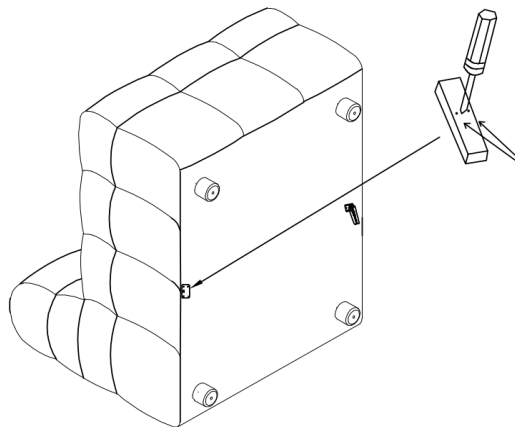

ITEM: 551911

ASSEMBLY INSTRUCTIONS

STEP 1

STEP 2

STEP 3

STEP 4