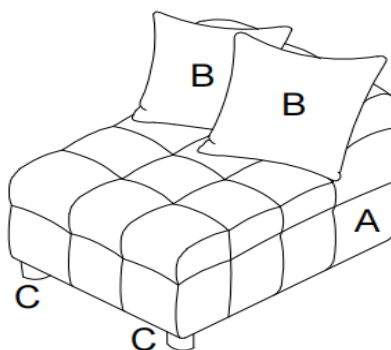

ITEM: 551911

ASSEMBLY INSTRUCTIONS

STEP 1

STEP 2

STEP 3

STEP 4