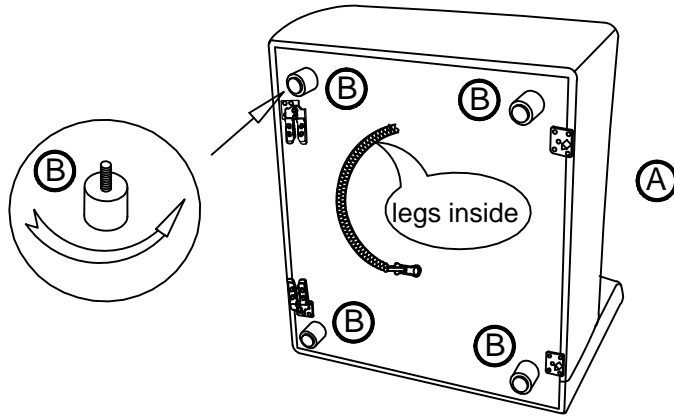

ASSEMBLY TIME 10 MINUTES

PARTS IDENTIFICATION

A. ARMLESS
CHAIR BASE

1PC

B. LEG

4PCS

C. BACK CUSHION

1PC

ITEM: **551895**
ASSEMBLY INSTRUCTIONS

STEP 1

STEP 2

STEP 3

ITEM: 551896

ASSEMBLY INSTRUCTIONS

ASSEMBLY TIPS:

1. Remove hardware from box and sort by size.
2. Please check to see that all hardware and parts are present prior to start of assembly.
3. Please follow attached instructions in the same sequence as numbered to assure fast & easy assembly.