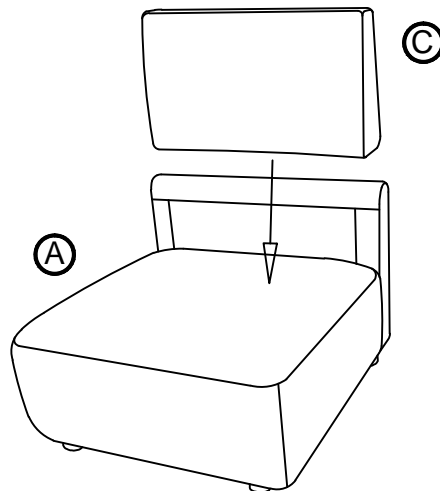

ITEM: **551895**
ASSEMBLY INSTRUCTIONS

STEP 1

STEP 2

STEP 3