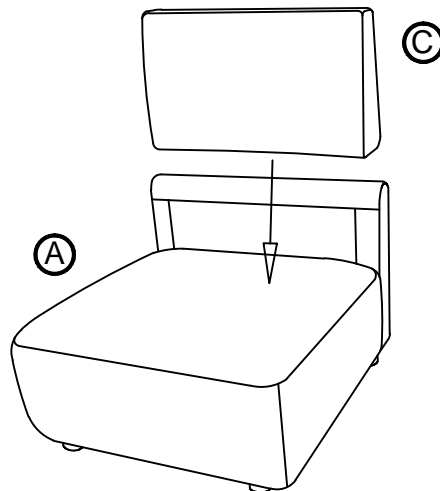

ITEM: **551891**
ASSEMBLY INSTRUCTIONS

STEP 1

STEP 2

STEP 3