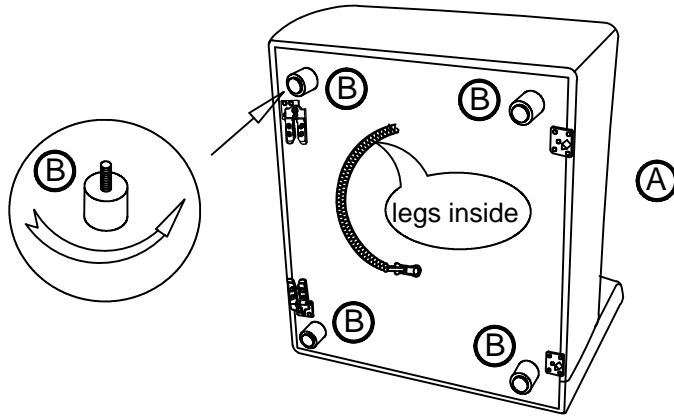

ASSEMBLY TIME 10 MINUTES

PARTS IDENTIFICATION

A. ARMLESS
CHAIR BASE

1PC

B. LEG

4PCS

C. BACK CUSHION

1PC

ITEM: **551891**
ASSEMBLY INSTRUCTIONS

STEP 1

STEP 2

STEP 3

ITEM: 551892

ASSEMBLY INSTRUCTIONS

ASSEMBLY TIPS:

1. Remove hardware from box and sort by size.
2. Please check to see that all hardware and parts are present prior to start of assembly.
3. Please follow attached instructions in the same sequence as numbered to assure fast & easy assembly.