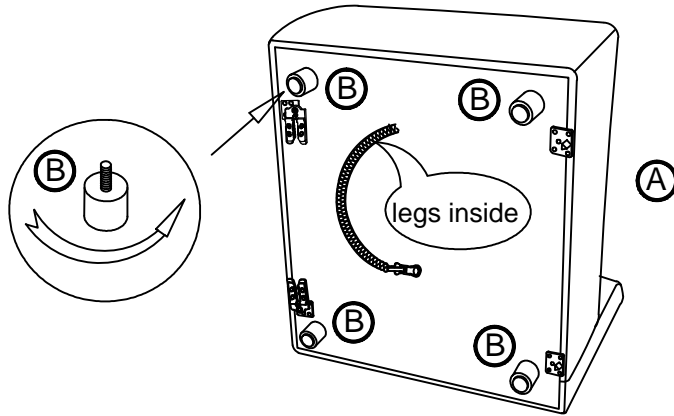

ASSEMBLY TIME

10 MINUTES

PARTS IDENTIFICATION

A. ARMLESS
CHAIR BASE

1PC

B. LEG

4PCS

C. BACK CUSHION

1PC

ITEM: **551891**
ASSEMBLY INSTRUCTIONS

STEP 1

STEP 2

STEP 3

ITEM: 551892

ASSEMBLY INSTRUCTIONS

ASSEMBLY TIPS: