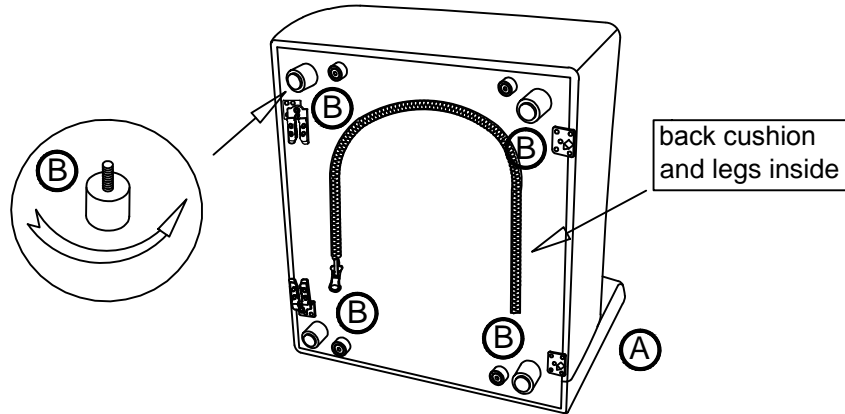

ASSEMBLY TIME 10 MINUTES

PARTS IDENTIFICATION

A. ARMLESS
CHAIR BASE

1PC

B. LEG

4PCS

C. BACK CUSHION

1PC

ITEM: **551895**
ASSEMBLY INSTRUCTIONS

STEP 1

STEP 2

STEP 3

ITEM: 551898RAF

ASSEMBLY INSTRUCTIONS

ASSEMBLY TIPS:

1. Remove hardware from box and sort by size.
2. Please check to see that all hardware and parts are present prior to start of assembly.
3. Please follow attached instructions in the same sequence as numbered to assure fast & easy assembly.