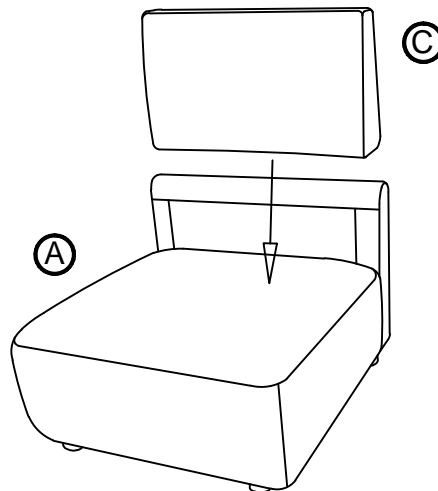

ITEM: **551891**
ASSEMBLY INSTRUCTIONS

STEP 1

STEP 2

STEP 3