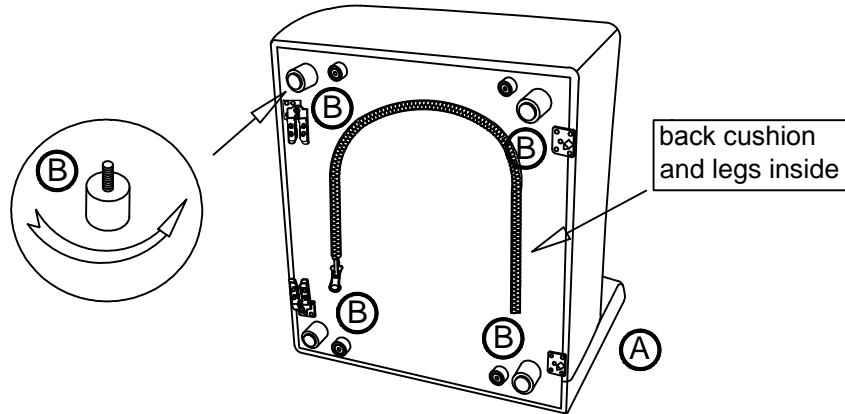

ASSEMBLY TIME 10 MINUTES

PARTS IDENTIFICATION

A. ARMLESS
CHAIR BASE

1PC

B. LEG

4PCS

C. BACK CUSHION

1PC

ITEM: **551891**
ASSEMBLY INSTRUCTIONS

STEP 1

STEP 2

STEP 3

ITEM: 551894RAF

ASSEMBLY INSTRUCTIONS

ASSEMBLY TIPS:

1. Remove hardware from box and sort by size.
2. Please check to see that all hardware and parts are present prior to start of assembly.
3. Please follow attached instructions in the same sequence as numbered to assure fast & easy assembly.