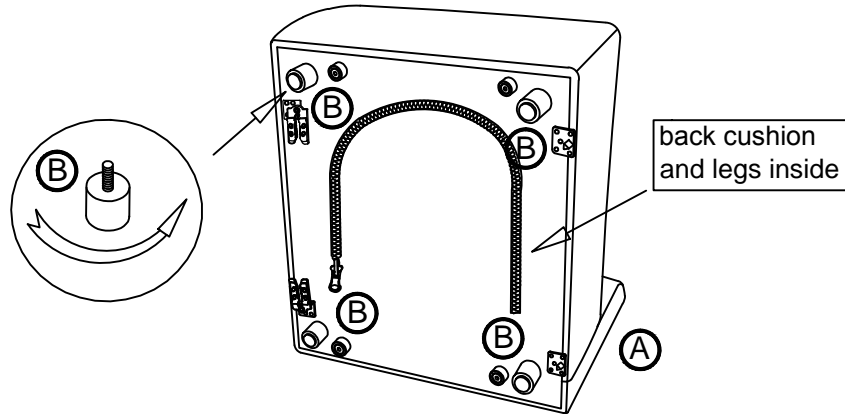

ASSEMBLY TIME 10 MINUTES

PARTS IDENTIFICATION

A. ARMLESS
CHAIR BASE

1PC

B. LEG

4PCS

C. BACK CUSHION

1PC

ITEM: **551895**
ASSEMBLY INSTRUCTIONS

STEP 1

STEP 2

STEP 3

ITEM: 551898LAF/551895/551896/551898RAF
ASSEMBLY INSTRUCTIONS

1

2

3