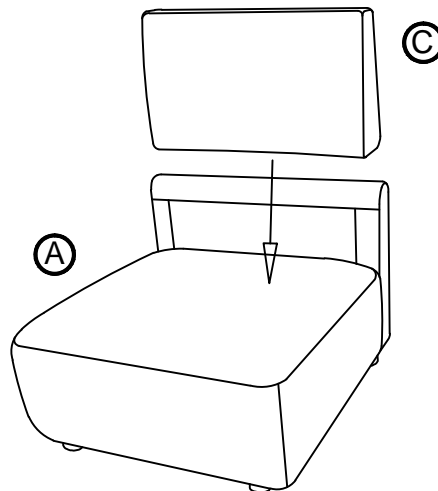

ITEM: **551895**
ASSEMBLY INSTRUCTIONS

STEP 1

STEP 2

STEP 3