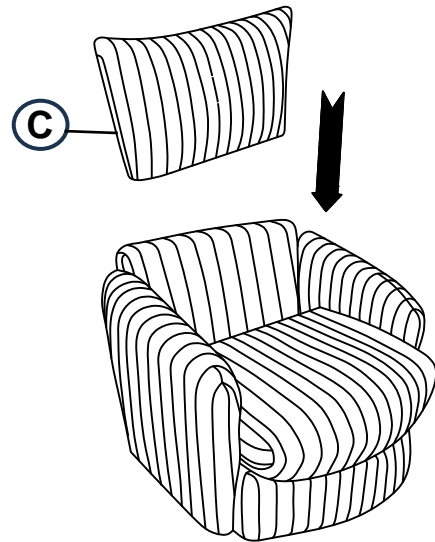

ASSEMBLY INSTRUCTIONS
COASTER FINE FURNITURE

Fine Furniture for every stage of life

902542
Swivel Chair

ITEM: **902542**

ASSEMBLY INSTRUCTIONS

ASSEMBLY TIPS:

1. Remove hardware from box and sort by size.
2. Please check to see that all hardware and parts are present prior to start of assembly.
3. Please follow attached instructions in the same sequence as numbered to assure fast & easy assembly.

1PC

ITEM: 902542

ASSEMBLY INSTRUCTIONS

STEP 1

BACK VIEW

STEP 2

STEP 3

STEP 4
COMPLETE

ITEM: 902542

COASTER
FINE FURNITURE

Note : Dimension tolerance $\pm 5\%$