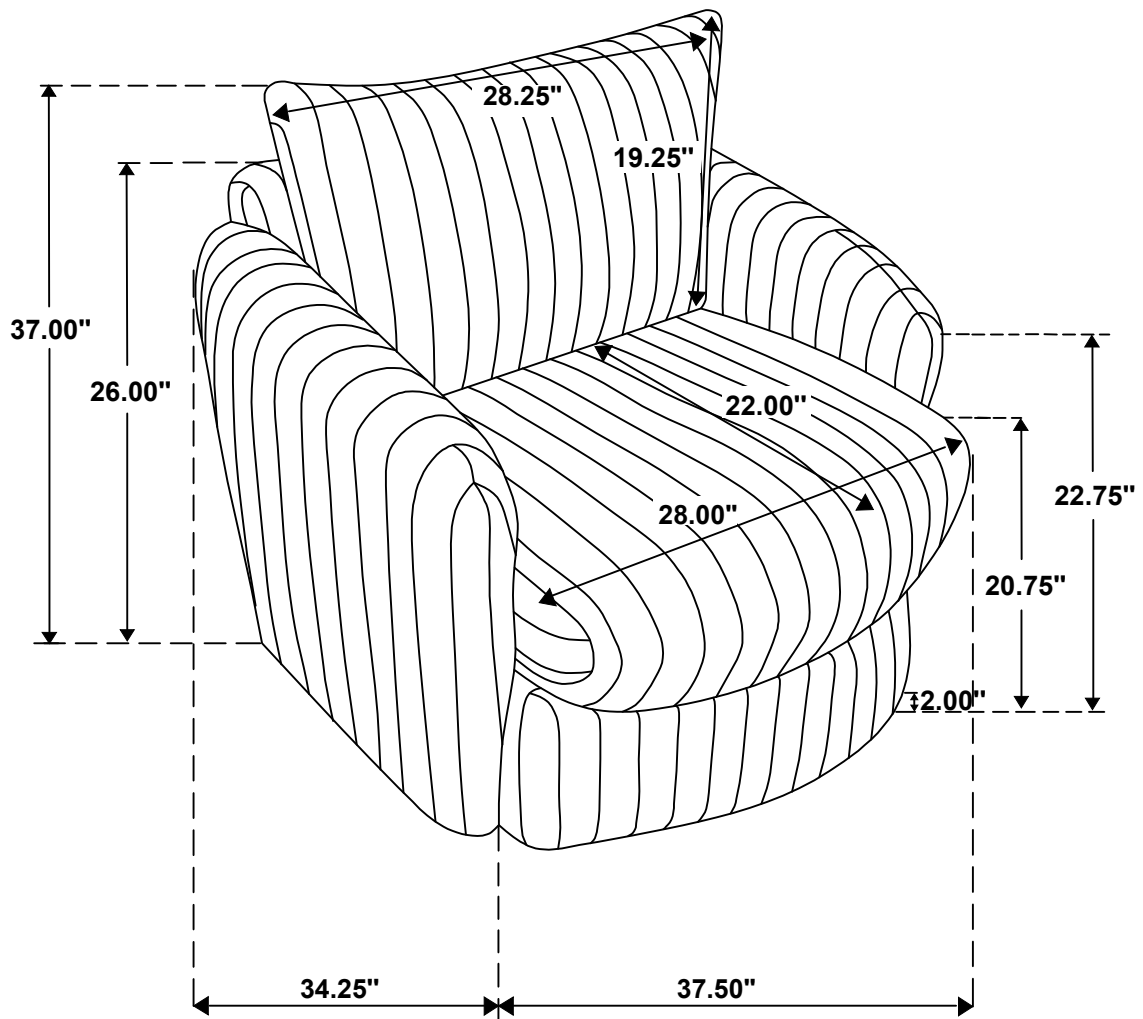

1PC

ITEM: 902542

ASSEMBLY INSTRUCTIONS

STEP 1

BACK VIEW

STEP 2

STEP 3

STEP 4
COMPLETE

ITEM: 902542

COASTER
FINE FURNITURE

Note : Dimension tolerance $\pm 5\%$