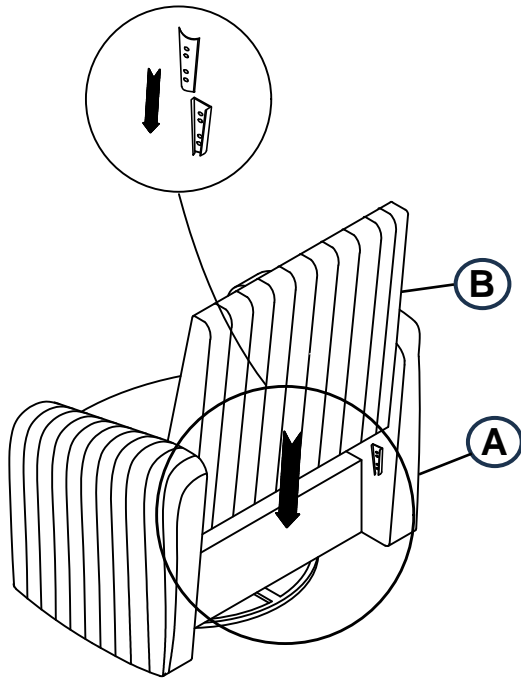

ASSEMBLY INSTRUCTIONS
COASTER FINE FURNITURE

Fine Furniture for every stage of life

902542
Swivel Chair

ITEM: **902542**

ASSEMBLY INSTRUCTIONS

ASSEMBLY TIPS:

1. Remove hardware from box and sort by size.
2. Please check to see that all hardware and parts are present prior to start of assembly.
3. Please follow attached instructions in the same sequence as numbered to assure fast & easy assembly.

ASSEMBLY TIME

10 MINUTES

PARTS IDENTIFICATION

A SEAT

1PC

B BACKREST

1PC

C PILLOW

1PC

ITEM: 902542

ASSEMBLY INSTRUCTIONS

STEP 1

BACK VIEW

STEP 2

STEP 3

STEP 4
COMPLETE