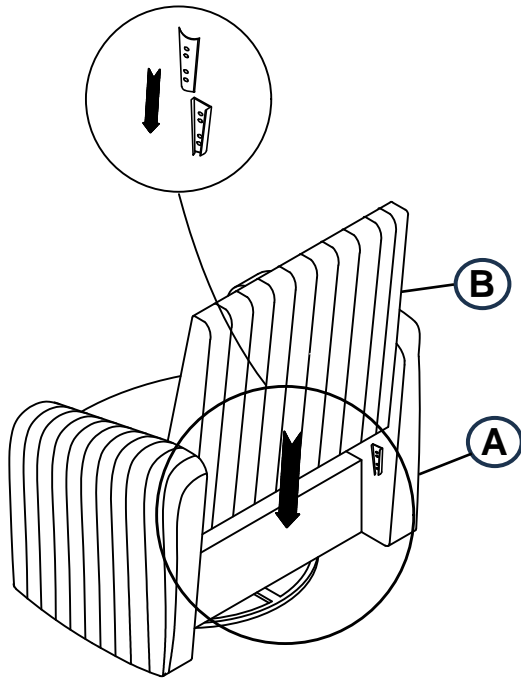

ASSEMBLY INSTRUCTIONS
COASTER FINE FURNITURE

Fine Furniture for every stage of life

902541
Swivel Chair

ITEM: **902541**

ASSEMBLY INSTRUCTIONS

ASSEMBLY TIPS:

1. Remove hardware from box and sort by size.
2. Please check to see that all hardware and parts are present prior to start of assembly.
3. Please follow attached instructions in the same sequence as numbered to assure fast & easy assembly.

ASSEMBLY TIME

10 MINUTES

PARTS IDENTIFICATION

A SEAT

1PC

B BACKREST

1PC

C PILLOW

1PC

ITEM: **902541**

ASSEMBLY INSTRUCTIONS

ASSEMBLY TIPS:
STEP 1

BACK VIEW

STEP 2

STEP 3

STEP 4
COMPLETE

ITEM: 902541

Note : Dimension tolerance $\pm 5\%$