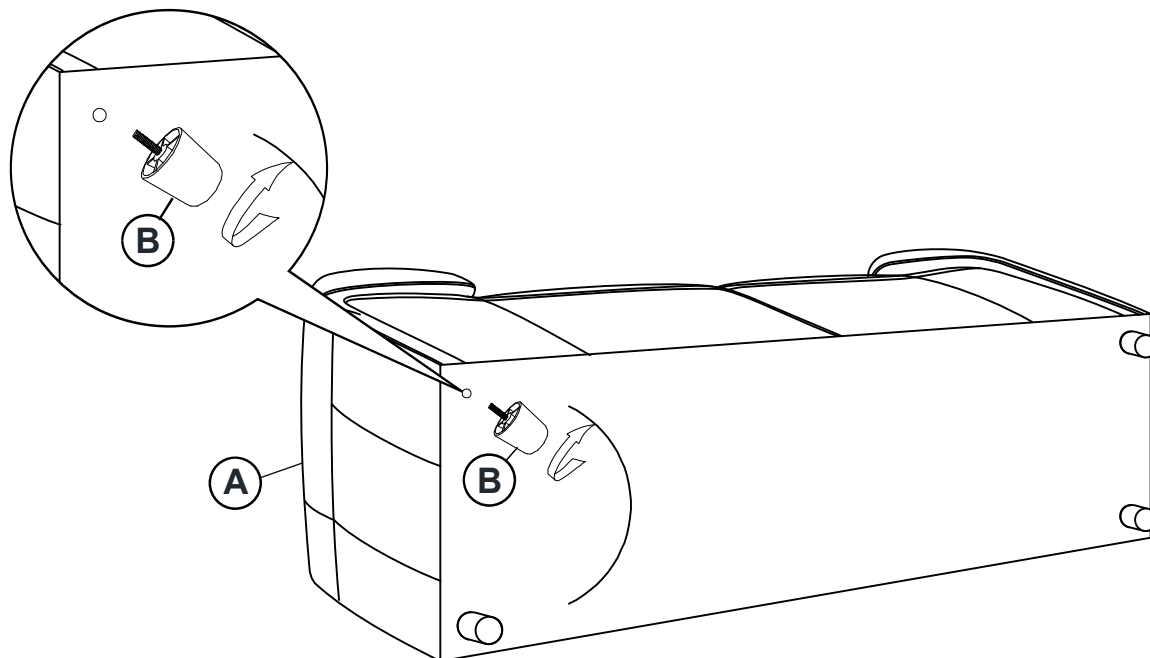

ASSEMBLY TIME

5 MINUTES

PARTS IDENTIFICATION

A LOVESEAT

1PC

B LEG

4PCS

ITEM: **509505**
ASSEMBLY INSTRUCTIONS

STEP 1

STEP 2
COMPLETE

ITEM: **509505**

Note : Dimension tolerance $\pm 5\%$