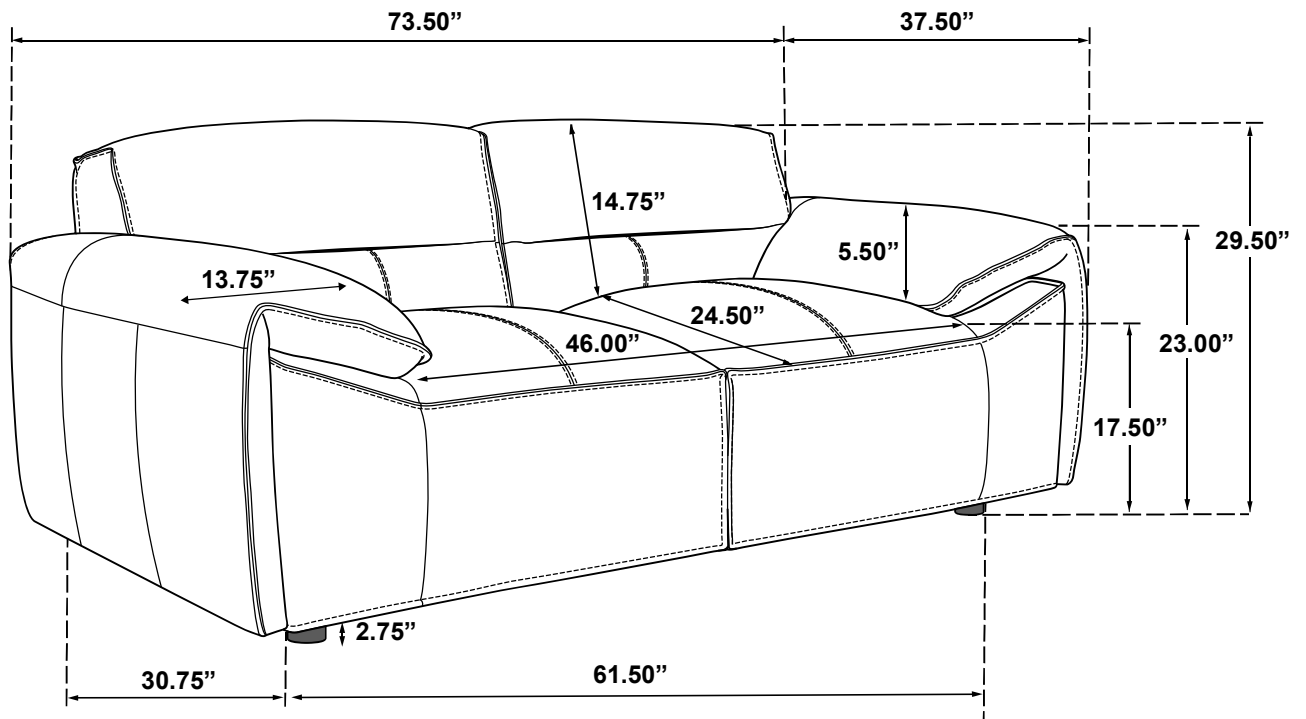

ASSEMBLY TIME

5 MINUTES

PARTS IDENTIFICATION

A LOVESEAT

1PC

B LEG

4PCS

ITEM: **509505**
ASSEMBLY INSTRUCTIONS

STEP 1

STEP 2
COMPLETE

ITEM: **509505**

Note : Dimension tolerance $\pm 5\%$