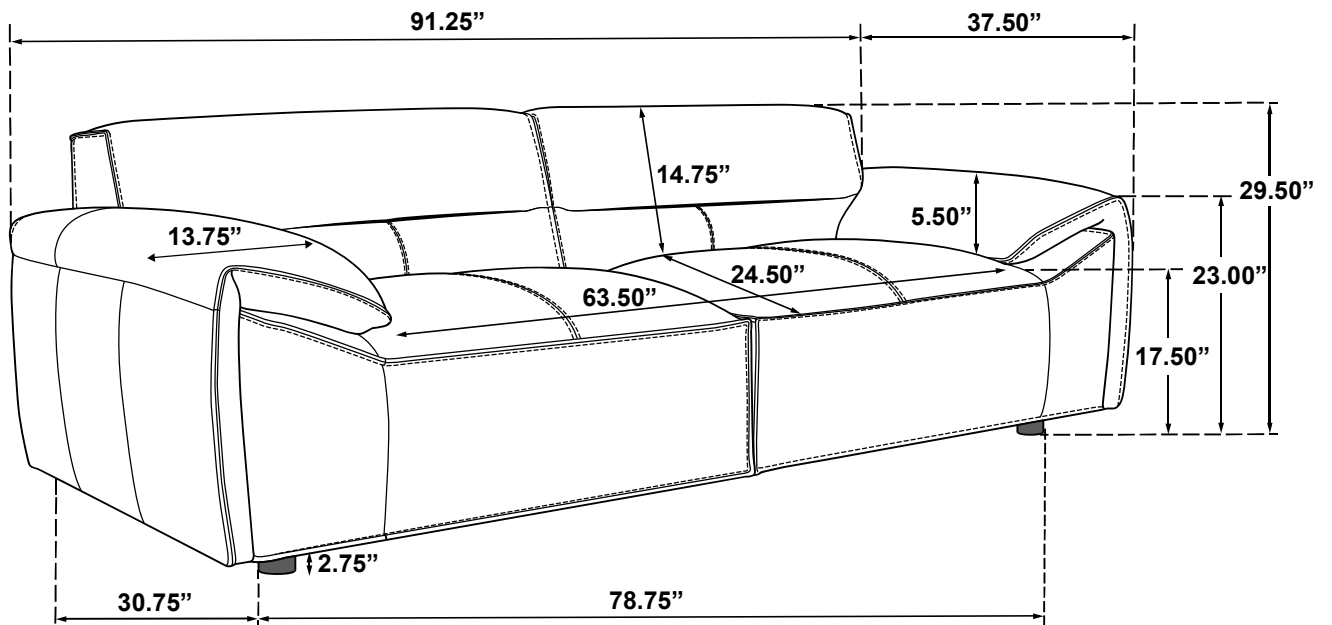

ASSEMBLY TIME

5 MINUTES

PARTS IDENTIFICATION

A SOFA

1PC

B LEG

5PCS

ITEM: **509504**
ASSEMBLY INSTRUCTIONS

STEP 1

STEP 2
COMPLETE

ITEM: **509504**

Note : Dimension tolerance $\pm 5\%$