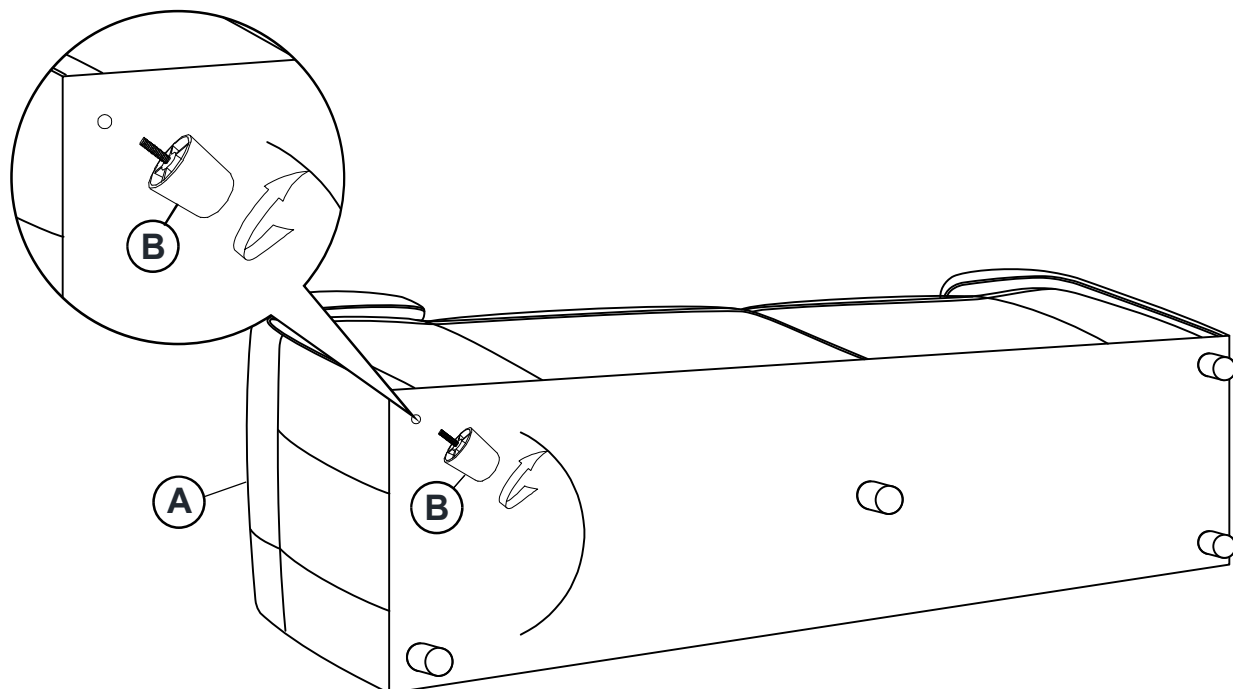

ASSEMBLY TIME

5 MINUTES

PARTS IDENTIFICATION

A SOFA

1PC

B LEG

5PCS

ITEM: **509504**
ASSEMBLY INSTRUCTIONS

STEP 1

STEP 2
COMPLETE

ITEM: **509504**

Note : Dimension tolerance $\pm 5\%$