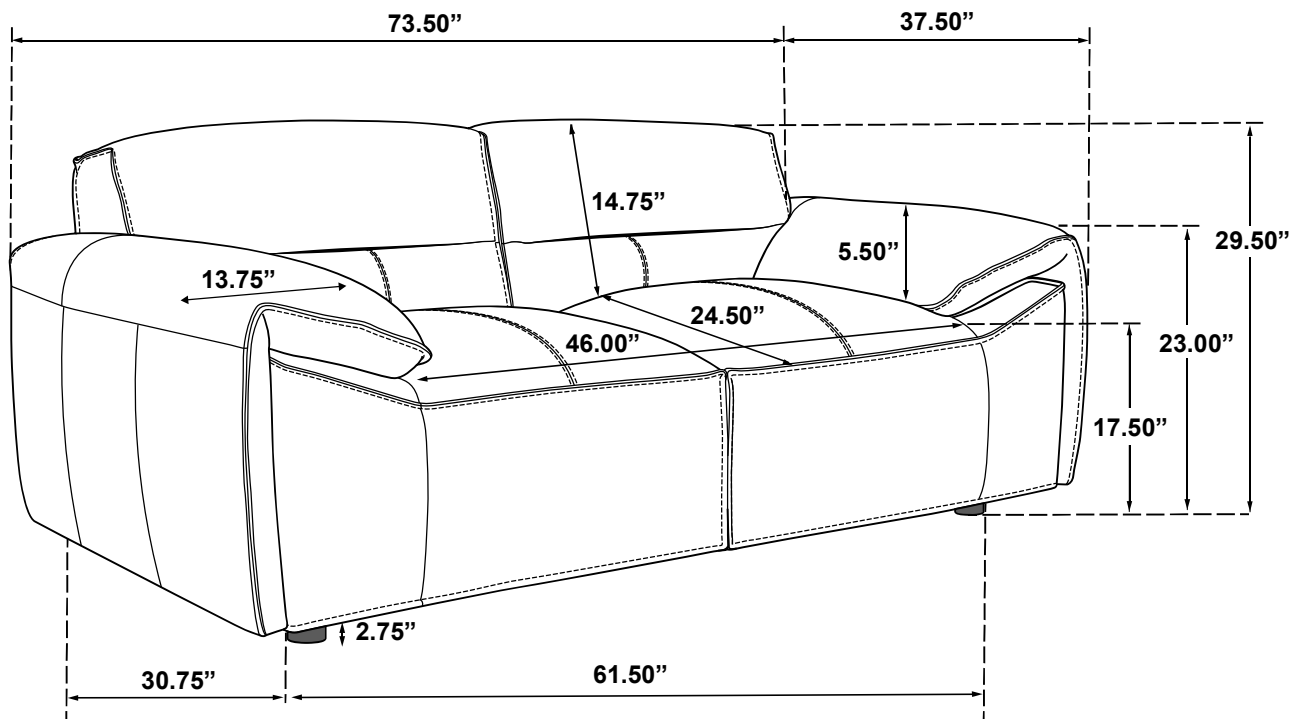

ASSEMBLY TIME

5 MINUTES

PARTS IDENTIFICATION

A LOVESEAT

1PC

B LEG

4PCS

ITEM: **509502**
ASSEMBLY INSTRUCTIONS

STEP 1

STEP 2
COMPLETE

ITEM: **509502**

Note : Dimension tolerance $\pm 5\%$