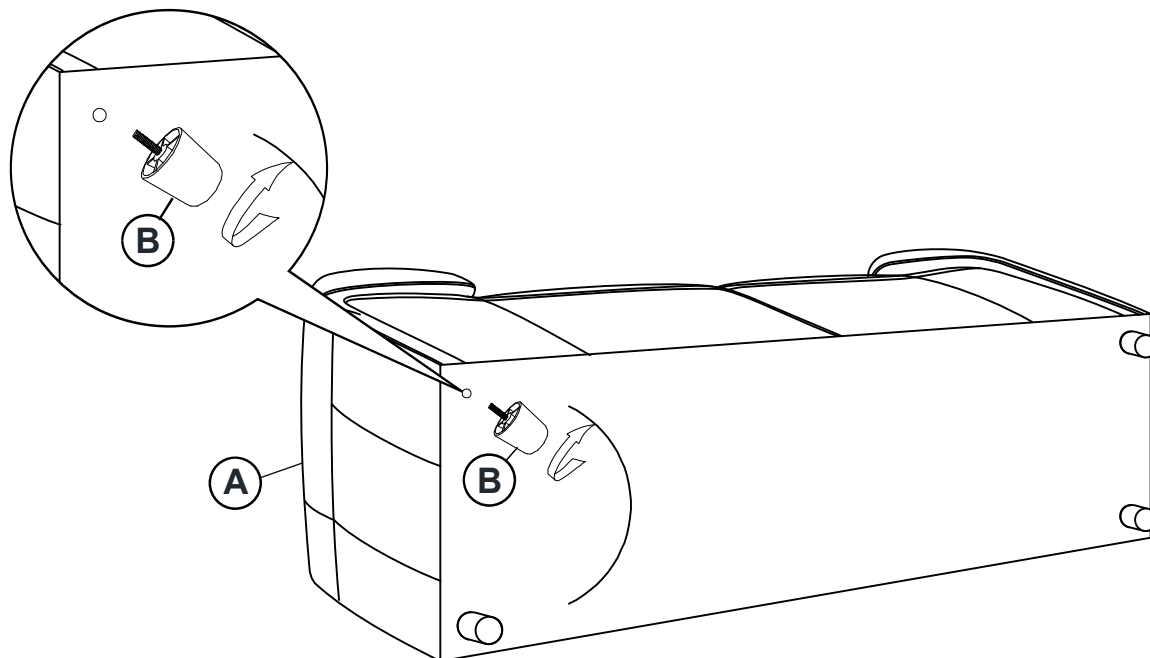

ASSEMBLY TIME

5 MINUTES

PARTS IDENTIFICATION

A LOVESEAT

1PC

B LEG

4PCS

ITEM: **509502**
ASSEMBLY INSTRUCTIONS

STEP 1

STEP 2
COMPLETE

ITEM: **509502**

Note : Dimension tolerance $\pm 5\%$