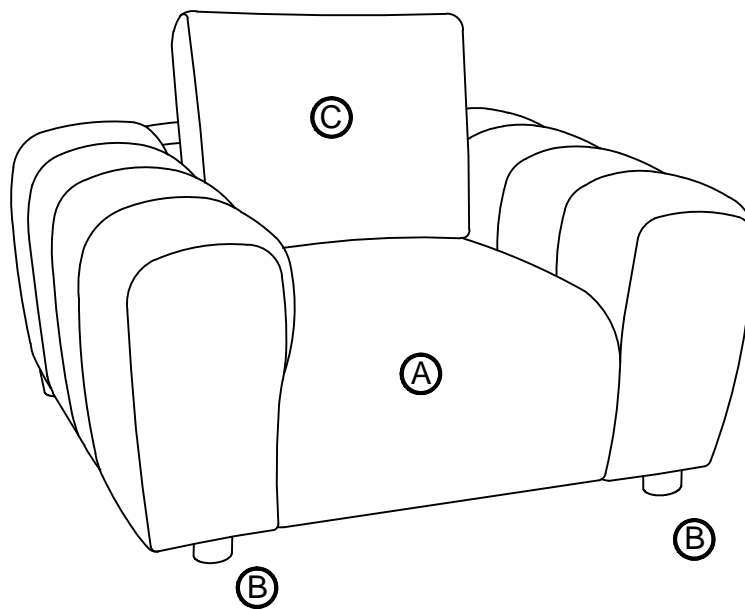

ITEM: 504957
ASSEMBLY INSTRUCTIONS

STEP 1

STEP 2