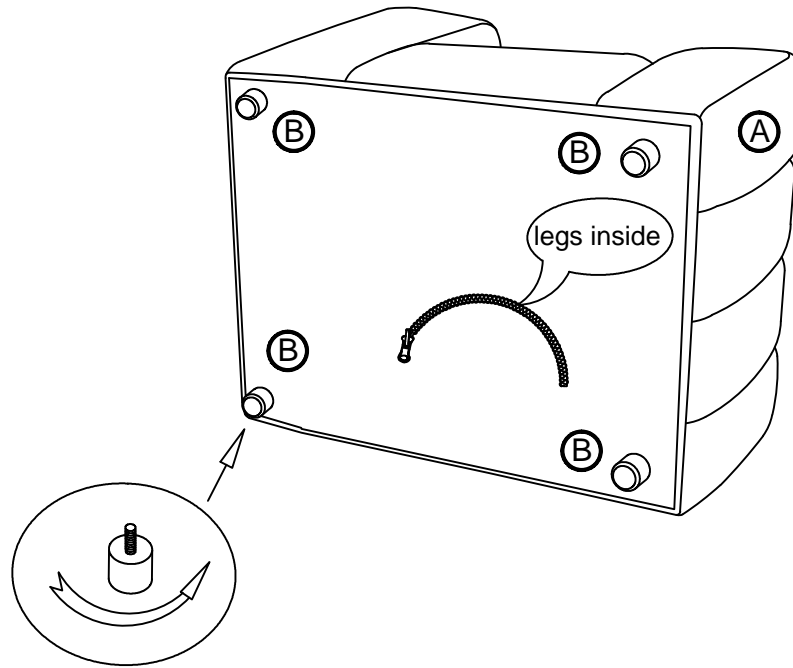

ITEM: 504957
ASSEMBLY INSTRUCTIONS

STEP 1