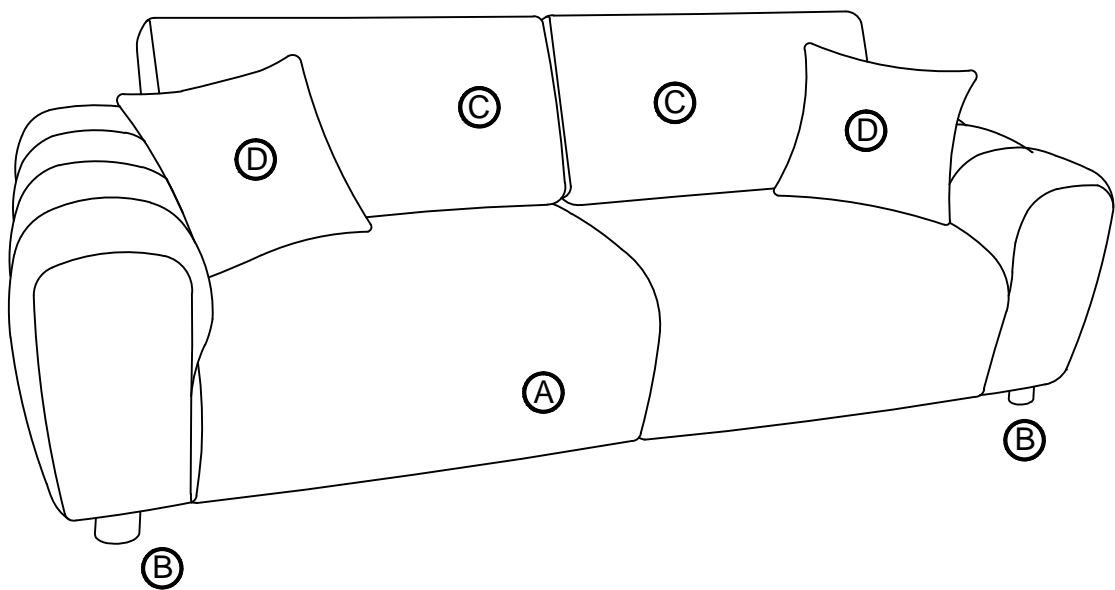

D. PILLOW

2PCS

ITEM: 504955
ASSEMBLY INSTRUCTIONS

STEP 1

STEP 2

ITEM: 504955
ASSEMBLY INSTRUCTIONS

Note: Dimension tolerance $\pm 5\%$

ASSEMBLY INSTRUCTIONS COASTER FINE FURNITURE