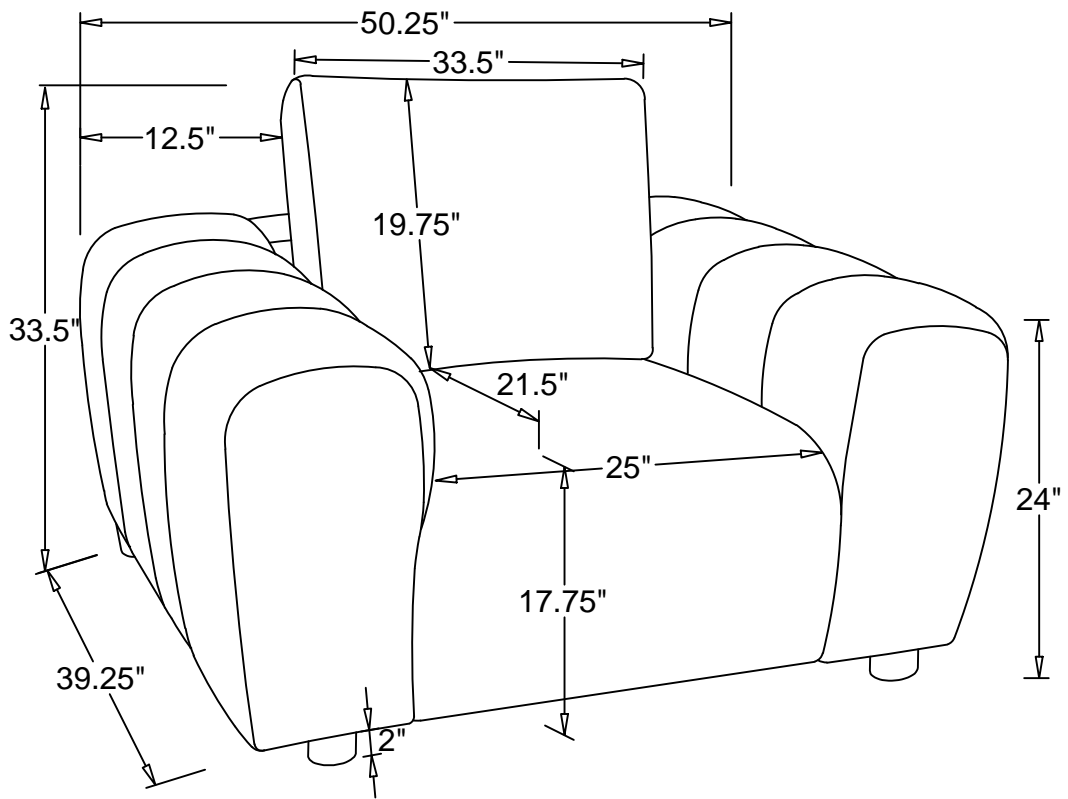

ITEM: 504953
ASSEMBLY INSTRUCTIONS

Note: Dimension tolerance $\pm 5\%$