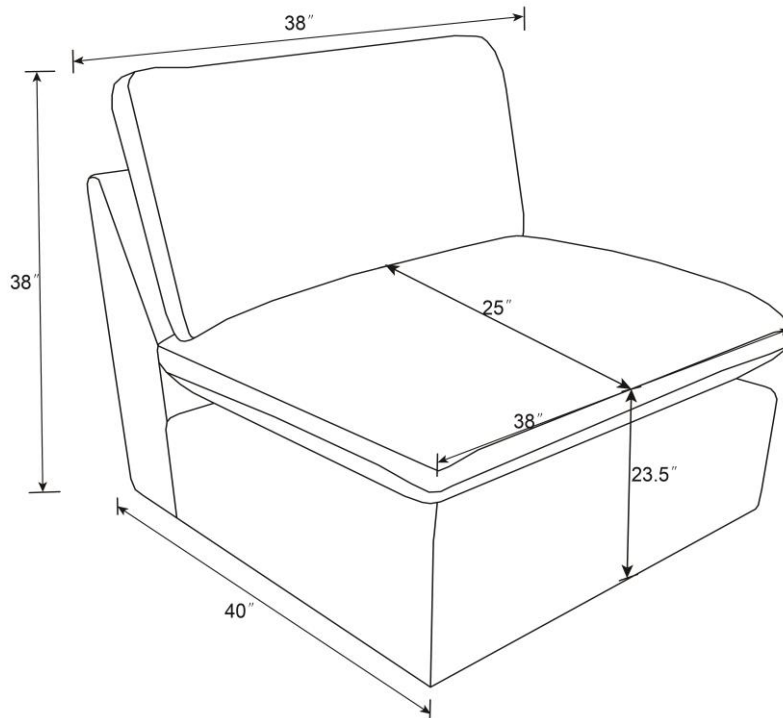

ITEM:609530AC

Note: Dimension tolerance $\pm 5\%$