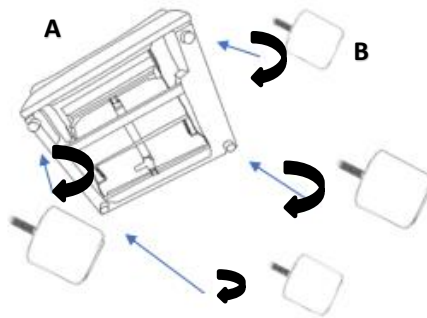

ASSEMBLY TIME

20 MINUTES

PARTS IDENTIFICATION

A		BASE	1PC
B		LEG	4PCS
C		TRANSFORMER/POWER CORD	1PC
D		BACK CUSHION	1PC
E		RECLINER BACK	1PC

ITEM: **609530ARP**

ASSEMBLY INSTRUCTIONS

STEP 1

STEP 2