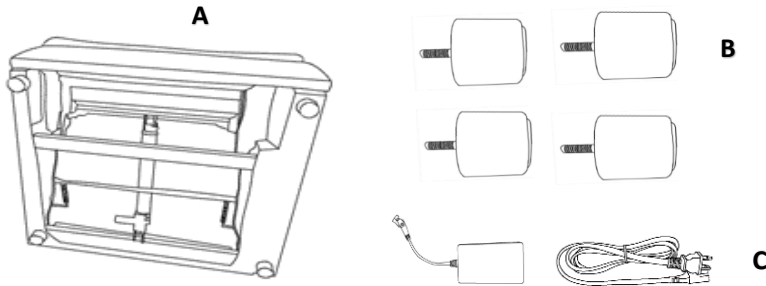

ASSEMBLY TIME

20 MINUTES

PARTS IDENTIFICATION

A		BASE	1PC
B		LEG	4PCS
C		TRANSFORMER/POWER CORD	1PC
D		ARM PILLOW	1PC
E		RECLINER BACK	1PC
F		BACK CUSHION	1PC

ITEM: **609530LRP**

ASSEMBLY INSTRUCTIONS

STEP 1