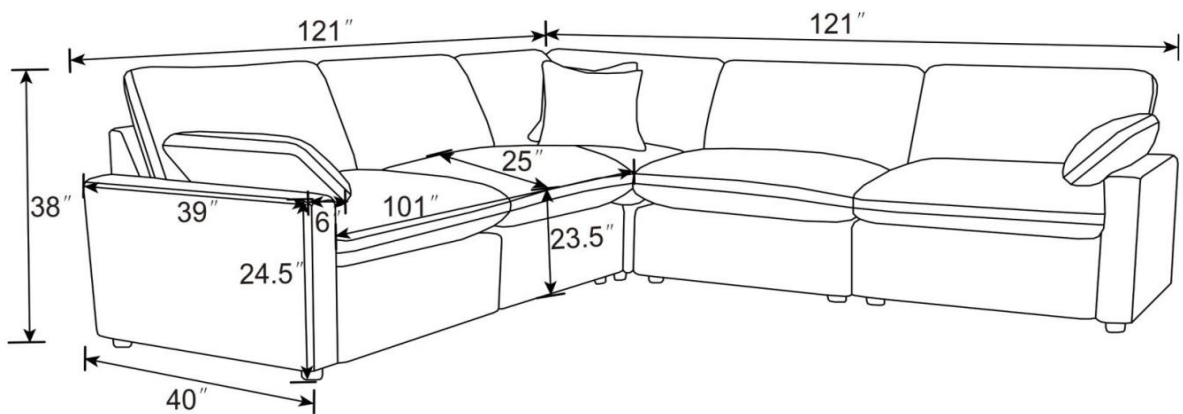

ITEM:609530AC

Note: Dimension tolerance $\pm 5\%$