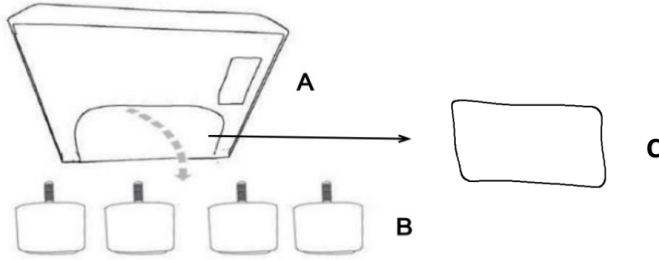

ASSEMBLY TIME

10 MINUTES

PARTS IDENTIFICATION

A		BASE	1PC
B		LEG	4PCS
C		BACK CUSHION	1PC

ITEM: **609530AC**

ASSEMBLY INSTRUCTIONS

STEP 1

STEP 2