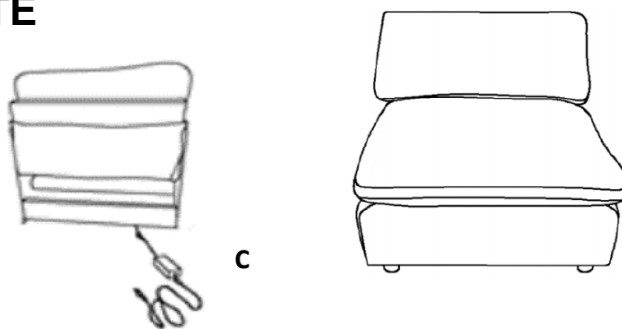

STEP 4
COMPLETE