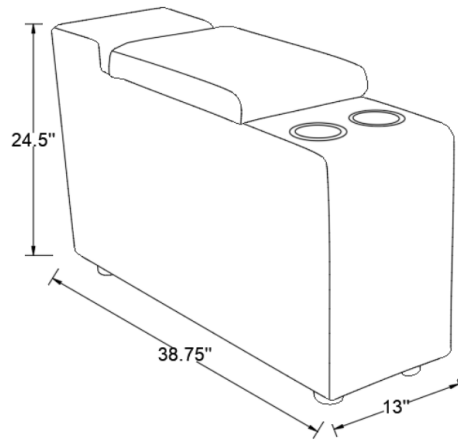

ITEM:609530CON

Note:Dimension tolerance $\pm$ 5%