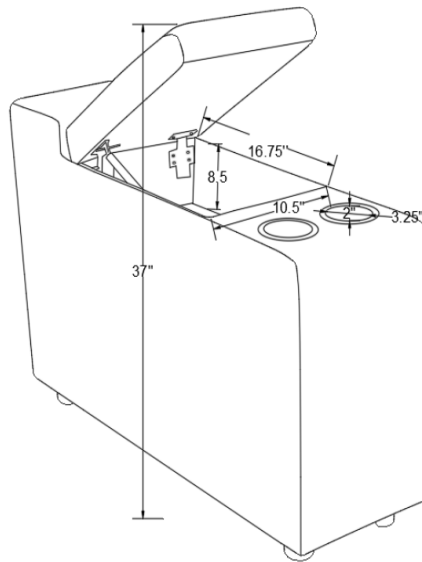

ITEM:609530CON

Note:Dimension tolerance $\pm$ 5%