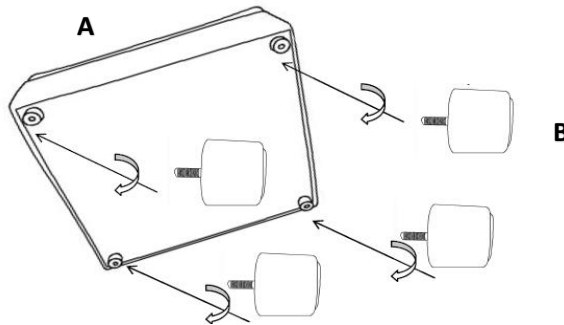

ASSEMBLY TIME

10 MINUTES

PARTS IDENTIFICATION

A		BASE	1PC
B		LEG	4PCS
C		RIGHT BACK CUSHION	1PC
D		LEFT BACK CUSHION	1PC
E		BIG PILLOW	1PC
F		PILLOW	1PC

ITEM: **609530CRN**

ASSEMBLY INSTRUCTIONS

STEP 1

STEP 2