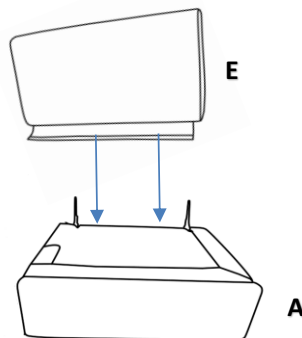

ITEM: **609530ARP**

ASSEMBLY INSTRUCTIONS

STEP 1

STEP 2

STEP 3

STEP 4
COMPLETE