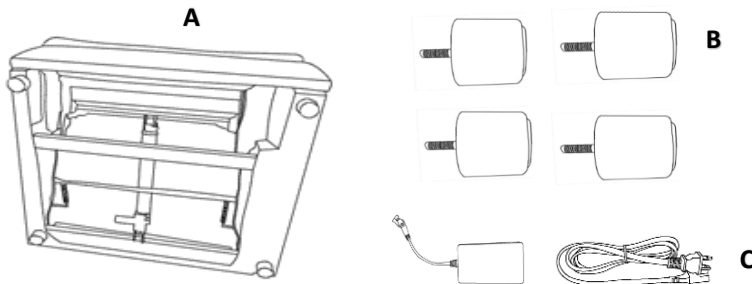

ASSEMBLY TIME

20 MINUTES

PARTS IDENTIFICATION

A		BASE	1PC
B		LEG	4PCS
C		TRANSFORMER/POWER CORD	1PC
D		BACK CUSHION	1PC
E		RECLINER BACK	1PC

ITEM: **609530ARP**

ASSEMBLY INSTRUCTIONS

STEP 1

STEP 2