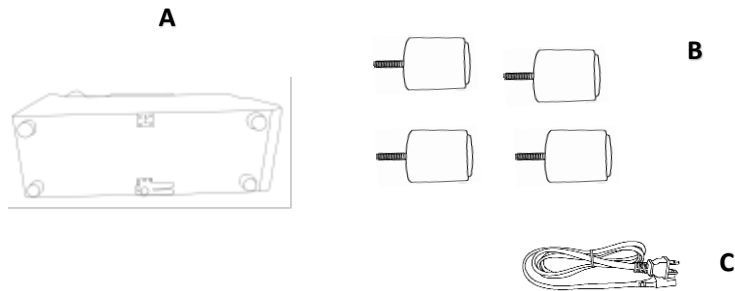

ASSEMBLY TIME

5 MINUTES

PARTS IDENTIFICATION

A		BASE	1PC
B		LEG	4PCS
C		POWER CORD	1PC

ITEM: **609530CON**

ASSEMBLY INSTRUCTIONS

STEP 1

STEP 2