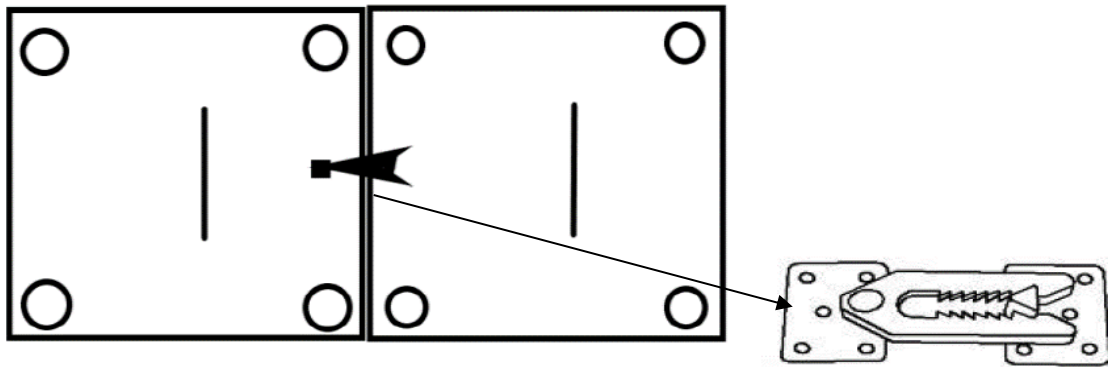

ITEM:609530AC