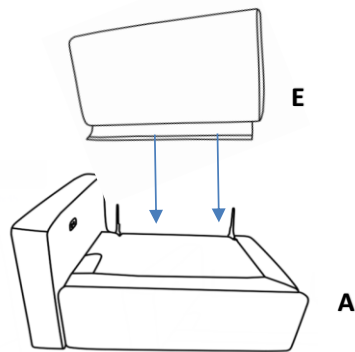

STEP 3

STEP 4
COMPLETE