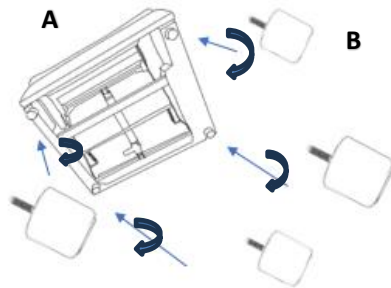

ITEM: **609530LRP**

ASSEMBLY INSTRUCTIONS

STEP 1

STEP 2

STEP 3

STEP 4
COMPLETE