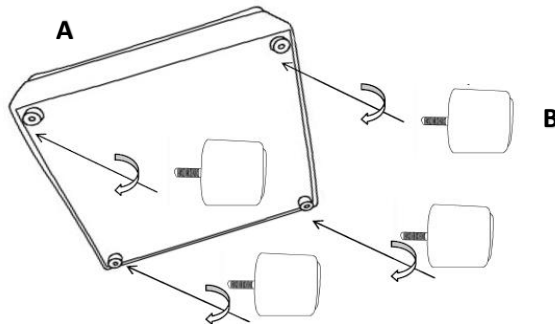

ASSEMBLY TIME

10 MINUTES

PARTS IDENTIFICATION

A		BASE	1PC
B		LEG	4PCS
C		BACK CUSHION	1PC

ITEM: **609530AC**

ASSEMBLY INSTRUCTIONS

STEP 1

STEP 2