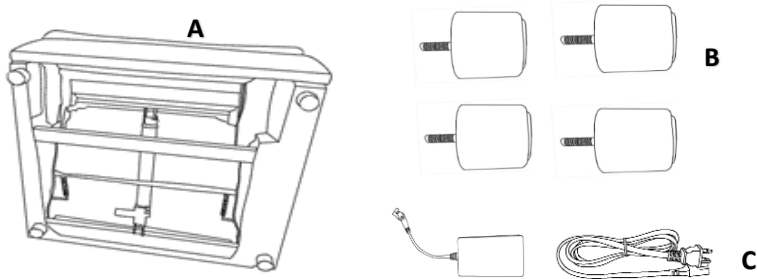

ASSEMBLY TIME

20 MINUTES

PARTS IDENTIFICATION

A		BASE	1PC
B		LEG	4PCS
C		TRANSFORMER/POWER CORD	1PC
D		ARM PILLOW	1PC
E		RECLINER BACK	1PC
F		BACK CUSHION	1PC

ITEM: **609530RRP**

ASSEMBLY INSTRUCTIONS

STEP 1