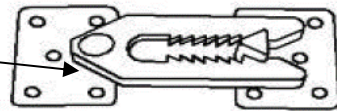

ASSEMBLY TIME

20 MINUTES

PARTS IDENTIFICATION

A		BASE	1PC
B		LEG	4PCS
C		TRANSFORMER/POWER CORD	1PC
D		ARM PILLOW	1PC
E		RECLINER BACK	1PC
F		BACK CUSHION	1PC

ITEM: **609530LRP**

ASSEMBLY INSTRUCTIONS

STEP 1

STEP 2

STEP 3

STEP 4
COMPLETE

ITEM:609530LRP

ITEM:609530LRP

Note: Dimension tolerance $\pm 5\%$

ASSEMBLY INSTRUCTIONS COASTER FINE FURNITURE

Fine Furniture for every stage of life