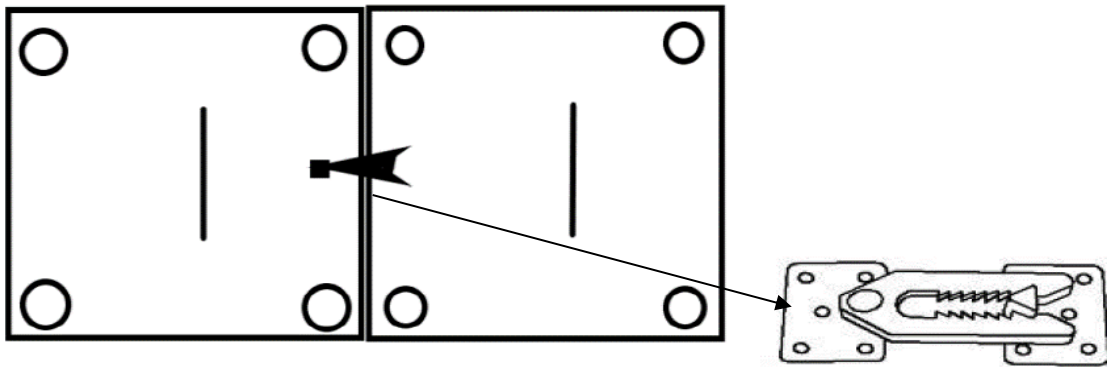

ITEM:609530ARP