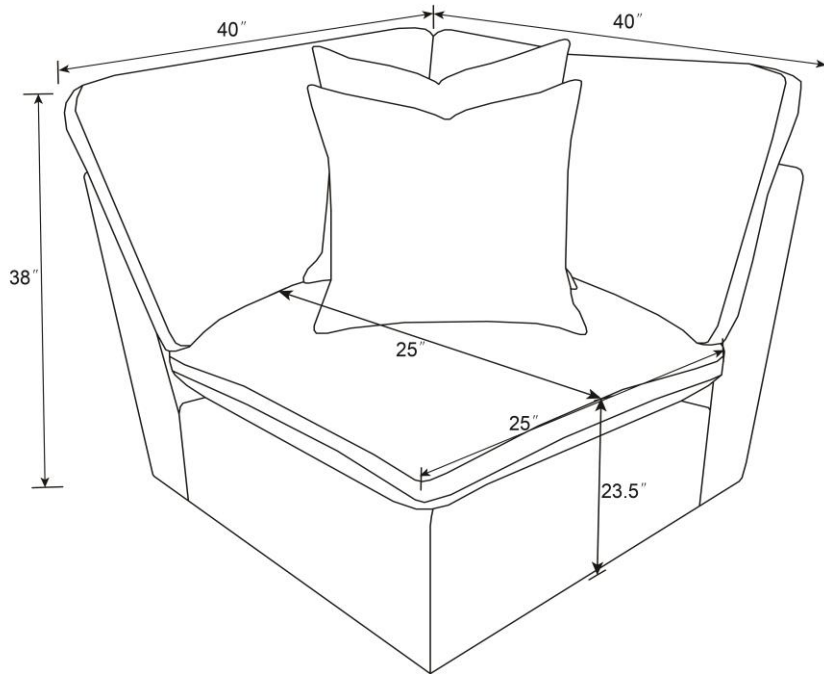

ITEM:609530CRN

Note: Dimension tolerance $\pm 5\%$