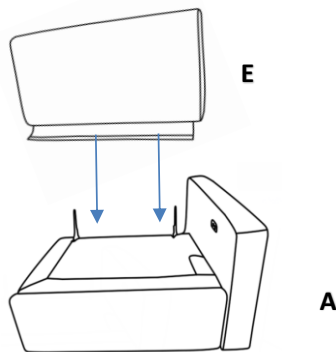

ASSEMBLY TIME

20 MINUTES

PARTS IDENTIFICATION

A		BASE	1PC
B		LEG	4PCS
C		TRANSFORMER/POWER CORD	1PC
D		ARM PILLOW	1PC
E		RECLINER BACK	1PC
F		BACK CUSHION	1PC

ITEM: **609530RRP**

ASSEMBLY INSTRUCTIONS

STEP 1

STEP 2

STEP 3

STEP 4
COMPLETE

ITEM:609530RRP

ITEM:609530RRP

Note: Dimension tolerance $\pm 5\%$