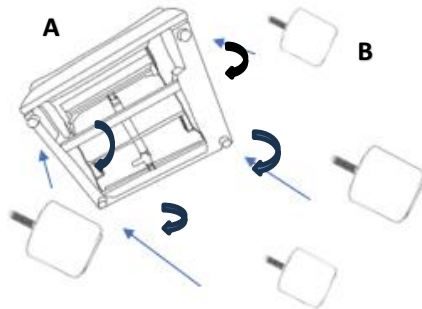

ASSEMBLY TIME

20 MINUTES

PARTS IDENTIFICATION

A		BASE	1PC
B		LEG	4PCS
C		TRANSFORMER/POWER CORD	1PC
D		ARM PILLOW	1PC
E		RECLINER BACK	1PC
F		BACK CUSHION	1PC

ITEM: **609530RRP**

ASSEMBLY INSTRUCTIONS

STEP 1

STEP 2

STEP 3

STEP 4
COMPLETE

ITEM:609530RRP

ITEM:609530RRP

Note: Dimension tolerance $\pm 5\%$