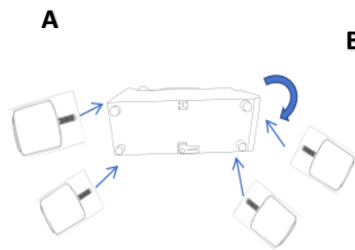

ASSEMBLY TIME

5 MINUTES

PARTS IDENTIFICATION

A		BASE	1PC
B		LEG	4PCS
C		POWER CORD	1PC

ITEM: **609530CON**

ASSEMBLY INSTRUCTIONS

STEP 1

STEP 2