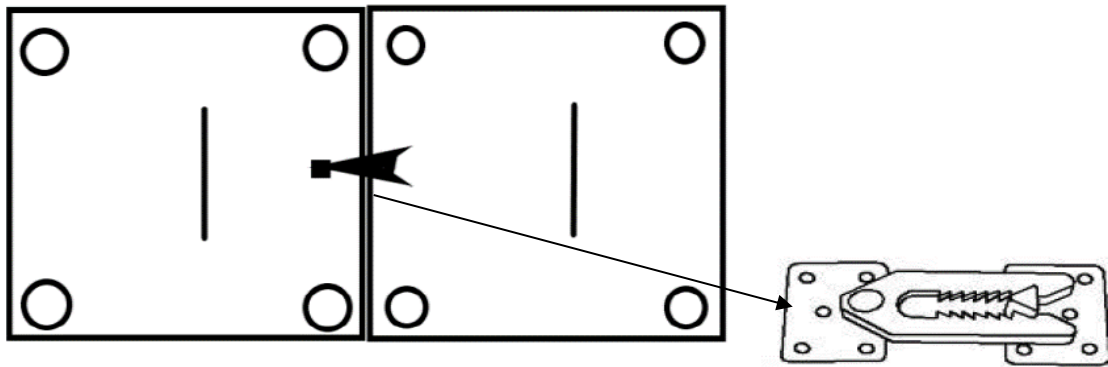

ITEM:609530CRN