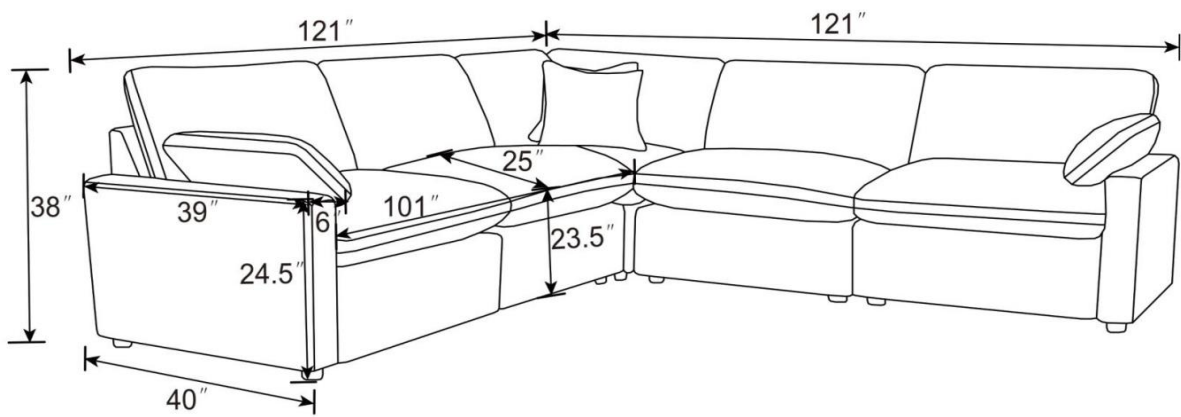

ITEM:609530CRN

Note: Dimension tolerance $\pm 5\%$