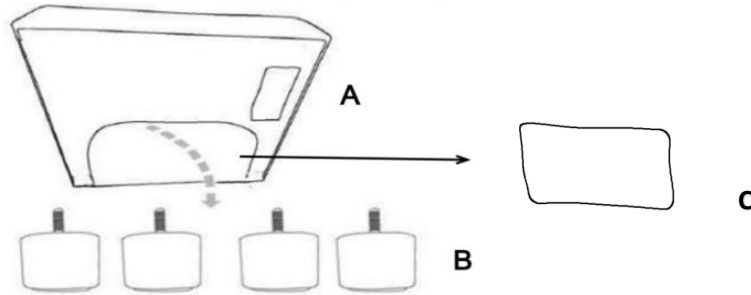

ASSEMBLY TIME

10 MINUTES

PARTS IDENTIFICATION

A		BASE	1PC
B		LEG	4PCS
C		RIGHT BACK CUSHION	1PC
D		LEFT BACK CUSHION	1PC
E		BIG PILLOW	1PC
F		PILLOW	1PC

ITEM: **609530CRN**

ASSEMBLY INSTRUCTIONS

STEP 1

STEP 2