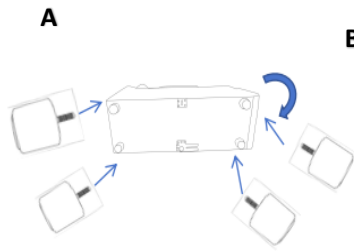

ASSEMBLY TIME

5 MINUTES

PARTS IDENTIFICATION

A		BASE	1PC
B		LEG	4PCS
C		POWER CORD	1PC

ITEM: **609560CON**

ASSEMBLY INSTRUCTIONS

STEP 1

STEP 2