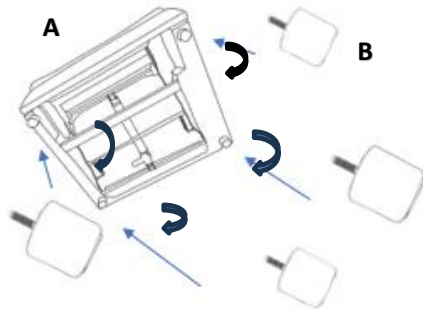

ITEM: **609560RRP**

ASSEMBLY INSTRUCTIONS

STEP 1

STEP 2

STEP 3

STEP 4
COMPLETE