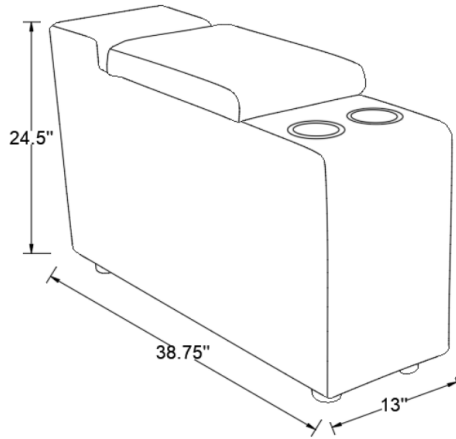

ITEM:609560CON

Note:Dimension tolerance $\pm$ 5%