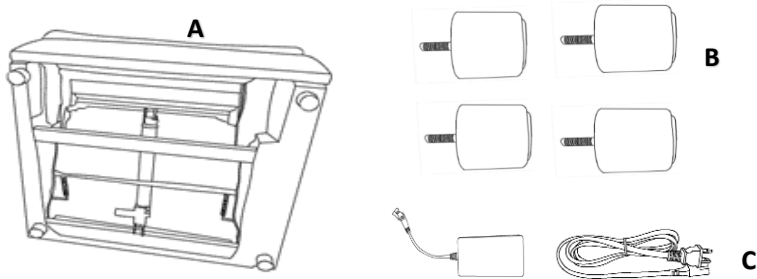

ASSEMBLY TIME

20 MINUTES

PARTS IDENTIFICATION

A		BASE	1PC
B		LEG	4PCS
C		TRANSFORMER/POWER CORD	1PC
D		ARM PILLOW	1PC
E		RECLINER BACK	1PC
F		BACK CUSHION	1PC

ITEM: **609560RRP**

ASSEMBLY INSTRUCTIONS

STEP 1