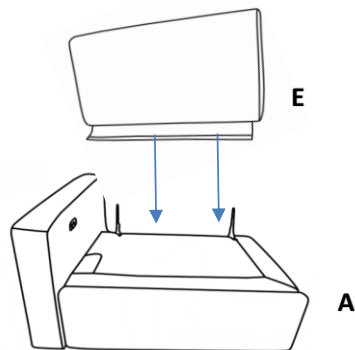

STEP 3

STEP 4
COMPLETE