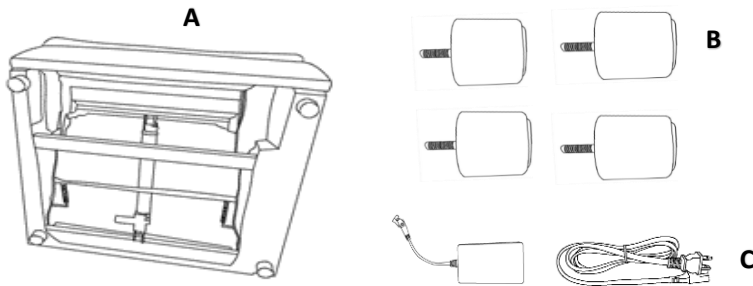

ASSEMBLY TIME

20 MINUTES

PARTS IDENTIFICATION

A		BASE	1PC
B		LEG	4PCS
C		TRANSFORMER/POWER CORD	1PC
D		BACK CUSHION	1PC
E		RECLINER BACK	1PC

ITEM: **609560ARP**

ASSEMBLY INSTRUCTIONS

STEP 1

STEP 2