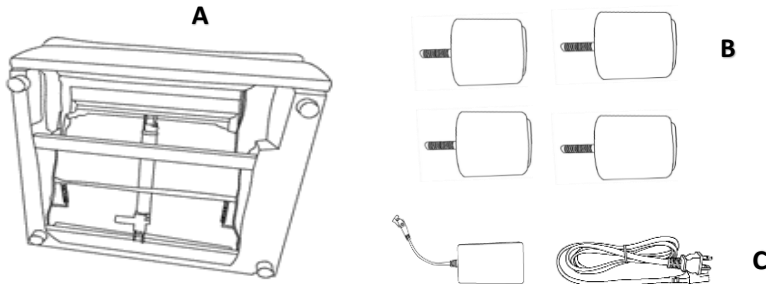

ASSEMBLY TIME

20 MINUTES

PARTS IDENTIFICATION

A		BASE	1PC
B		LEG	4PCS
C		TRANSFORMER/POWER CORD	1PC
D		ARM PILLOW	1PC
E		RECLINER BACK	1PC
F		BACK CUSHION	1PC

ITEM: **609560LRP**

ASSEMBLY INSTRUCTIONS

STEP 1