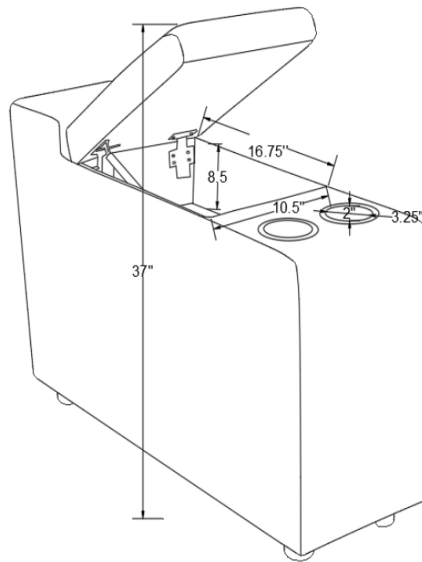

ITEM:609560CON

Note:Dimension tolerance $\pm$ 5%