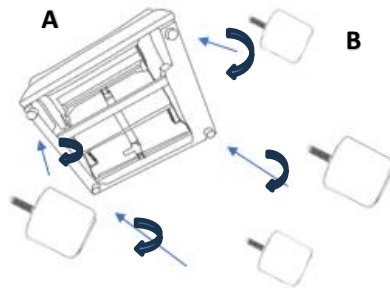

ITEM: **609560LRP**

ASSEMBLY INSTRUCTIONS

STEP 1

STEP 2

STEP 3

STEP 4
COMPLETE