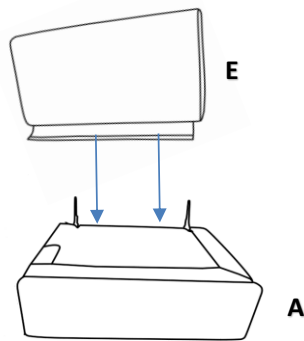

ITEM: **609560ARP**

ASSEMBLY INSTRUCTIONS

STEP 1

STEP 2

STEP 3

STEP 4
COMPLETE