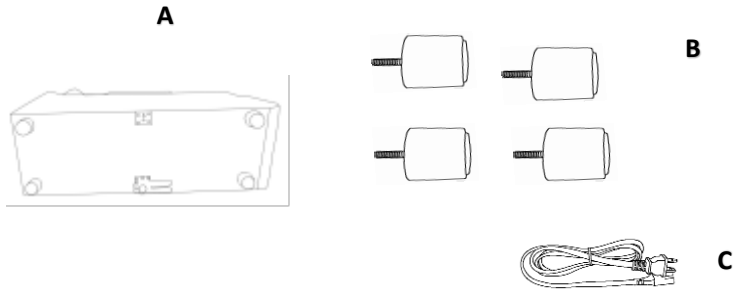

ASSEMBLY TIME

5 MINUTES

PARTS IDENTIFICATION

A		BASE	1PC
B		LEG	4PCS
C		POWER CORD	1PC

ITEM: **609560CON**

ASSEMBLY INSTRUCTIONS

STEP 1

STEP 2