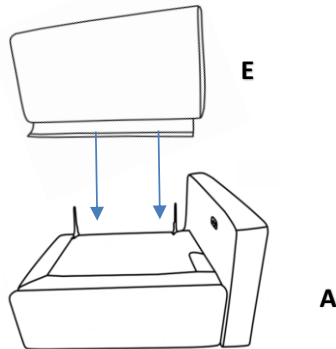

ITEM: **609560RRP**

ASSEMBLY INSTRUCTIONS

STEP 1

STEP 2

STEP 3

STEP 4
COMPLETE