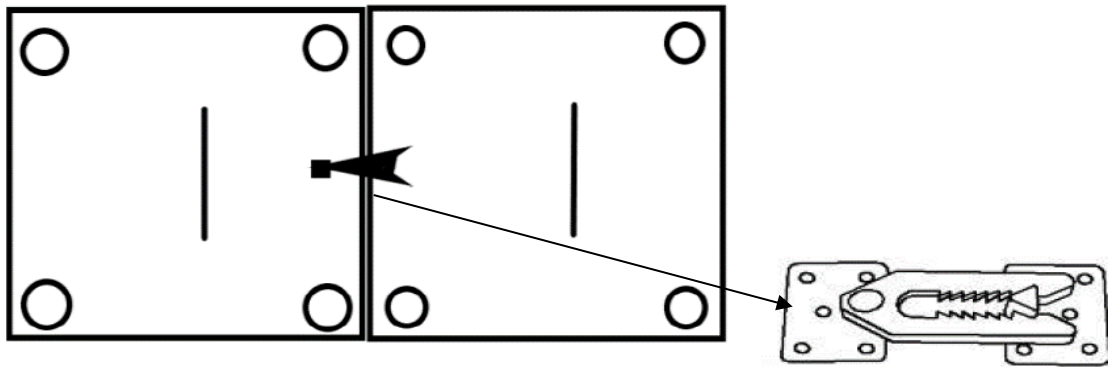

ITEM:609560ARP