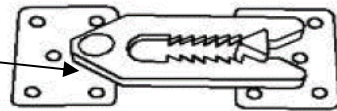

ASSEMBLY TIME

20 MINUTES

PARTS IDENTIFICATION

A		BASE	1PC
B		LEG	4PCS
C		TRANSFORMER/POWER CORD	1PC
D		ARM PILLOW	1PC
E		RECLINER BACK	1PC
F		BACK CUSHION	1PC

ITEM: **609560LRP**

ASSEMBLY INSTRUCTIONS

STEP 1

STEP 2

STEP 3

STEP 4
COMPLETE

ITEM:609560LRP

ITEM:609560LRP

Note:Dimension tolerance±5%

ASSEMBLY INSTRUCTIONS COASTER FINE FURNITURE

Fine Furniture for every stage of life