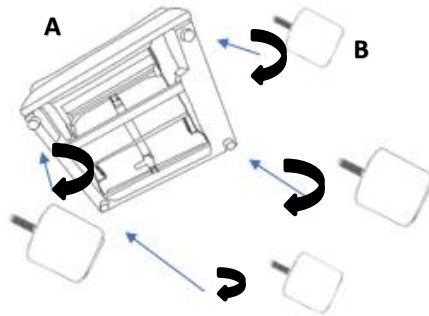

ASSEMBLY TIME

20 MINUTES

PARTS IDENTIFICATION

A		BASE	1PC
B		LEG	4PCS
C		TRANSFORMER/POWER CORD	1PC
D		BACK CUSHION	1PC
E		RECLINER BACK	1PC

ITEM: **609560ARP**

ASSEMBLY INSTRUCTIONS

STEP 1

STEP 2