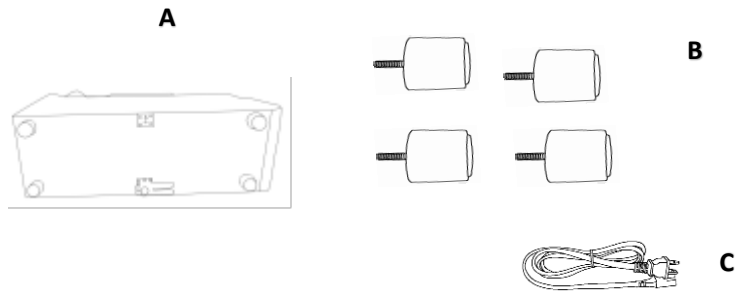

ASSEMBLY TIME

5 MINUTES

PARTS IDENTIFICATION

A		BASE	1PC
B		LEG	4PCS
C		POWER CORD	1PC

ITEM: **609530CON**

ASSEMBLY INSTRUCTIONS

STEP 1

STEP 2