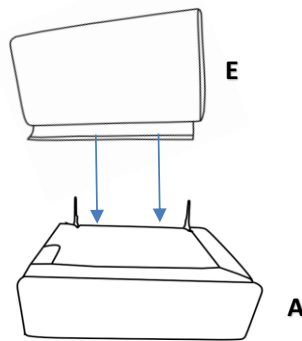

ITEM: **609530ARP**

ASSEMBLY INSTRUCTIONS

STEP 1

STEP 2

STEP 3

STEP 4
COMPLETE