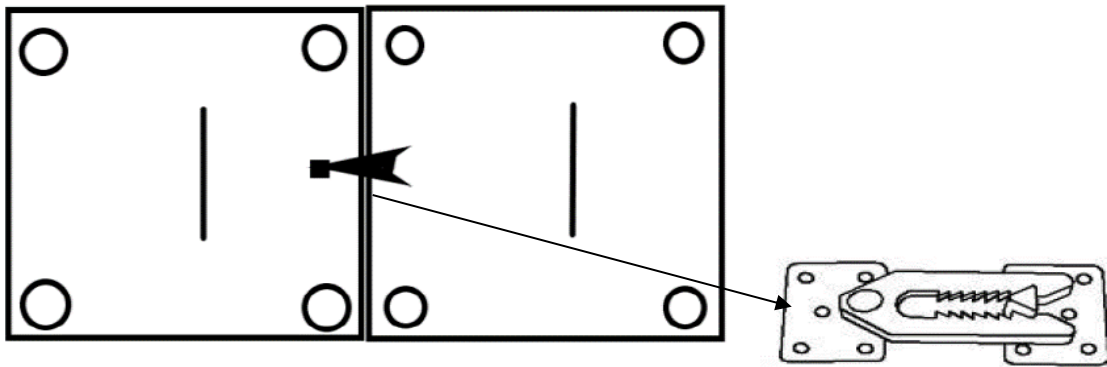

ASSEMBLY TIME

20 MINUTES

PARTS IDENTIFICATION

A		BASE	1PC
B		LEG	4PCS
C		TRANSFORMER/POWER CORD	1PC
D		ARM PILLOW	1PC
E		RECLINER BACK	1PC
F		BACK CUSHION	1PC

ITEM: **609530RRP**

ASSEMBLY INSTRUCTIONS

STEP 1

STEP 2

STEP 3

STEP 4
COMPLETE

ITEM:609530RRP

ITEM:609530RRP

Note: Dimension tolerance $\pm 5\%$