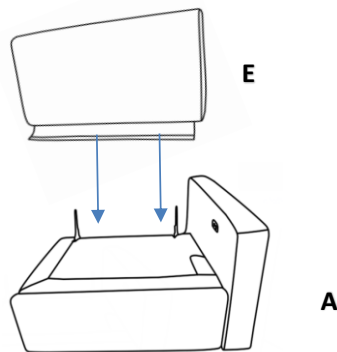

ASSEMBLY TIME

20 MINUTES

PARTS IDENTIFICATION

A		BASE	1PC
B		LEG	4PCS
C		TRANSFORMER/POWER CORD	1PC
D		ARM PILLOW	1PC
E		RECLINER BACK	1PC
F		BACK CUSHION	1PC

ITEM: **609530RRP**

ASSEMBLY INSTRUCTIONS

STEP 1

STEP 2

STEP 3

STEP 4
COMPLETE

ITEM:609530RRP

ITEM:609530RRP

Note: Dimension tolerance $\pm 5\%$