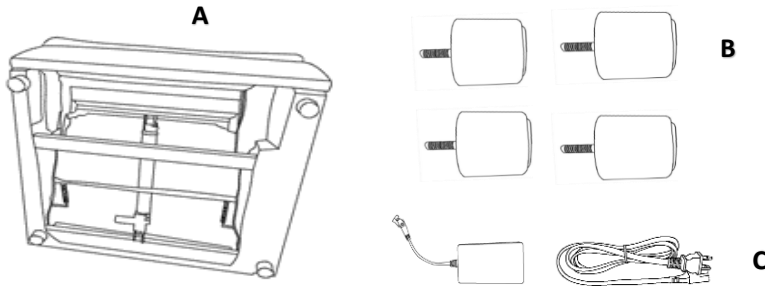

ASSEMBLY TIME

20 MINUTES

PARTS IDENTIFICATION

A		BASE	1PC
B		LEG	4PCS
C		TRANSFORMER/POWER CORD	1PC
D		ARM PILLOW	1PC
E		RECLINER BACK	1PC
F		BACK CUSHION	1PC

ITEM: **609530LRP**

ASSEMBLY INSTRUCTIONS

STEP 1