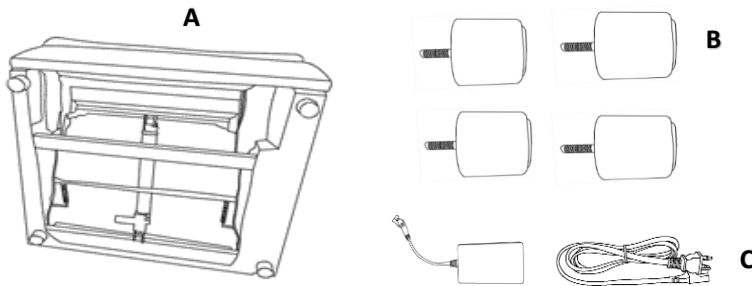

ASSEMBLY TIME

20 MINUTES

PARTS IDENTIFICATION

A		BASE	1PC
B		LEG	4PCS
C		TRANSFORMER/POWER CORD	1PC
D		BACK CUSHION	1PC
E		RECLINER BACK	1PC

ITEM: **609530ARP**

ASSEMBLY INSTRUCTIONS

STEP 1

STEP 2