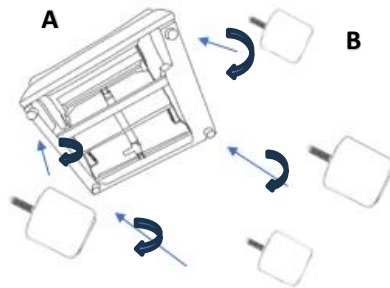

ITEM: **609530LRP**

ASSEMBLY INSTRUCTIONS

STEP 1

STEP 2

STEP 3

STEP 4
COMPLETE