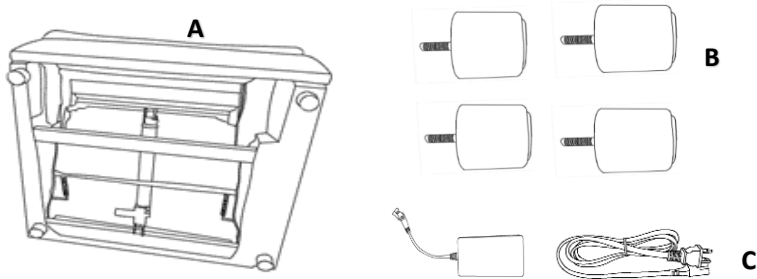

ASSEMBLY TIME

20 MINUTES

PARTS IDENTIFICATION

A		BASE	1PC
B		LEG	4PCS
C		TRANSFORMER/POWER CORD	1PC
D		ARM PILLOW	1PC
E		RECLINER BACK	1PC
F		BACK CUSHION	1PC

ITEM: **609530RRP**

ASSEMBLY INSTRUCTIONS

STEP 1

STEP 2

STEP 3

STEP 4
COMPLETE

ITEM:609530RRP

ITEM:609530RRP

Note: Dimension tolerance $\pm 5\%$