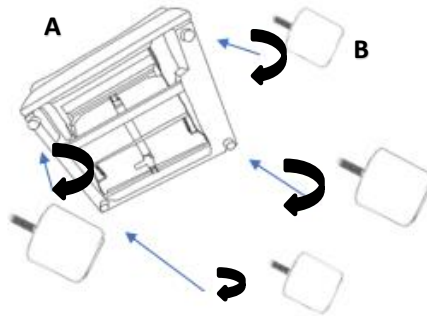

ASSEMBLY TIME

20 MINUTES

PARTS IDENTIFICATION

A		BASE	1PC
B		LEG	4PCS
C		TRANSFORMER/POWER CORD	1PC
D		BACK CUSHION	1PC
E		RECLINER BACK	1PC

ITEM: **609530ARP**

ASSEMBLY INSTRUCTIONS

STEP 1

STEP 2