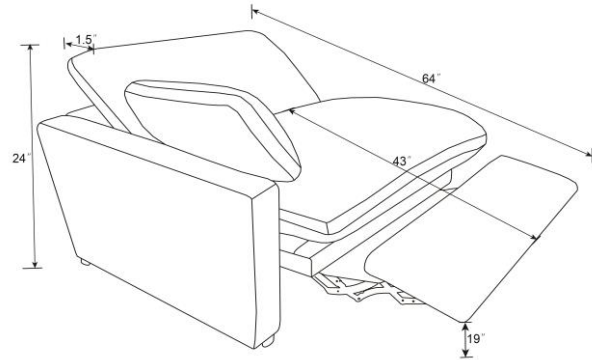

ASSEMBLY TIME

20 MINUTES

PARTS IDENTIFICATION

A		BASE	1PC
B		LEG	4PCS
C		TRANSFORMER/POWER CORD	1PC
D		ARM PILLOW	1PC
E		RECLINER BACK	1PC
F		BACK CUSHION	1PC

ITEM: **609530LRP**

ASSEMBLY INSTRUCTIONS

STEP 1

STEP 2

STEP 3

STEP 4
COMPLETE

ITEM:609530LRP

ITEM:609530LRP

Note: Dimension tolerance $\pm 5\%$

ASSEMBLY INSTRUCTIONS COASTER FINE FURNITURE

Fine Furniture for every stage of life