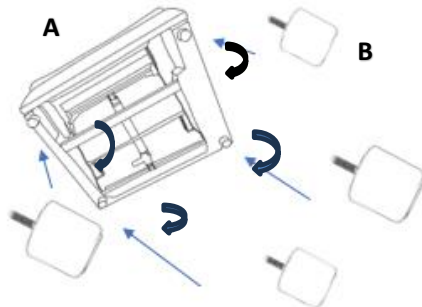

ASSEMBLY TIME

20 MINUTES

PARTS IDENTIFICATION

A		BASE	1PC
B		LEG	4PCS
C		TRANSFORMER/POWER CORD	1PC
D		ARM PILLOW	1PC
E		RECLINER BACK	1PC
F		BACK CUSHION	1PC

ITEM: **609530RRP**

ASSEMBLY INSTRUCTIONS

STEP 1

STEP 2

STEP 3

STEP 4
COMPLETE

ITEM:609530RRP

ITEM:609530RRP

Note: Dimension tolerance $\pm 5\%$