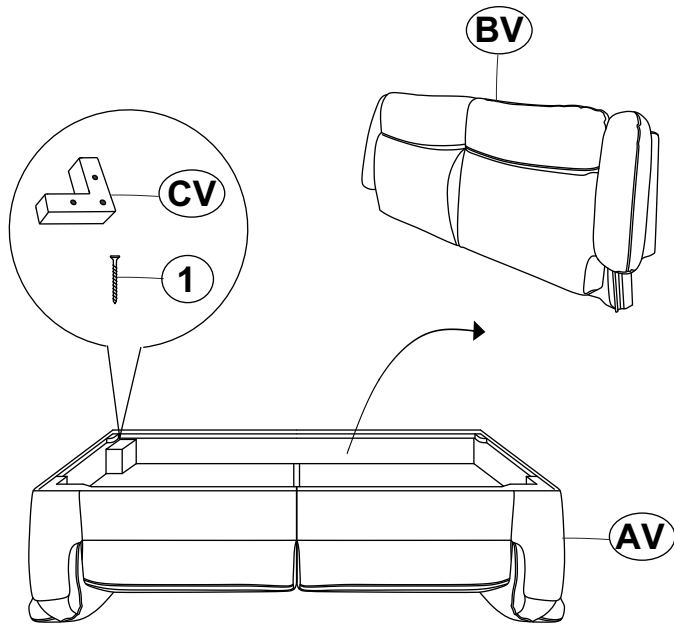

4PCS

HARDWARE IDENTIFICATION

1 **FLAT HEAD SCREW**
(Φ4 x 50mm - RBW)

12PCS

ITEM: **506591**

ASSEMBLY INSTRUCTIONS

STEP 1

****BOTTOM VIEW**

STEP 2

STEP 3

**STEP 4
COMPLETE**

ITEM: **506591**

Note: Dimension tolerance $\pm 5\%$