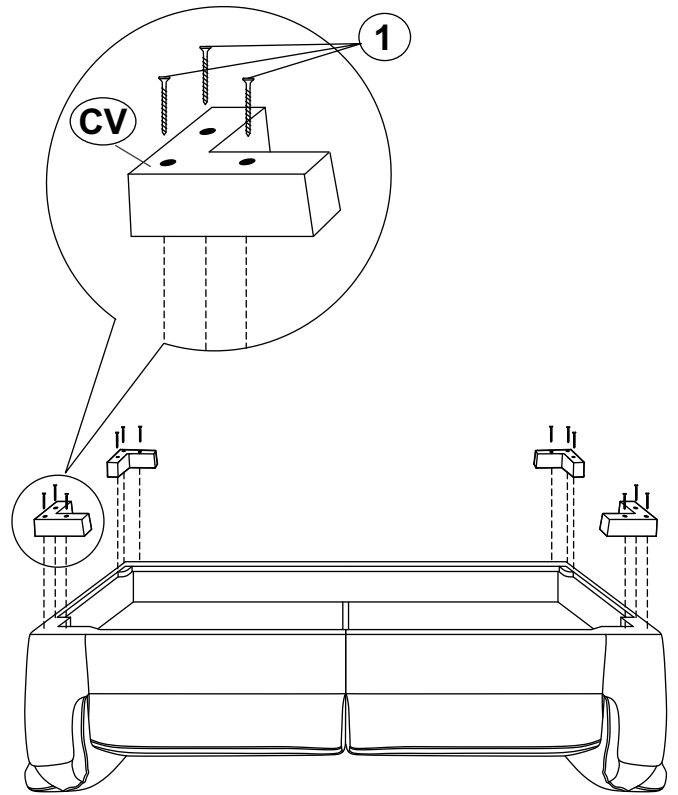

4PCS

HARDWARE IDENTIFICATION

1 **FLAT HEAD SCREW**
(Φ4 x 50mm - RBW)

12PCS

ITEM: **506591**

ASSEMBLY INSTRUCTIONS

STEP 1

****BOTTOM VIEW**

STEP 2

STEP 3

**STEP 4
COMPLETE**

ITEM: **506591**

Note: Dimension tolerance $\pm 5\%$