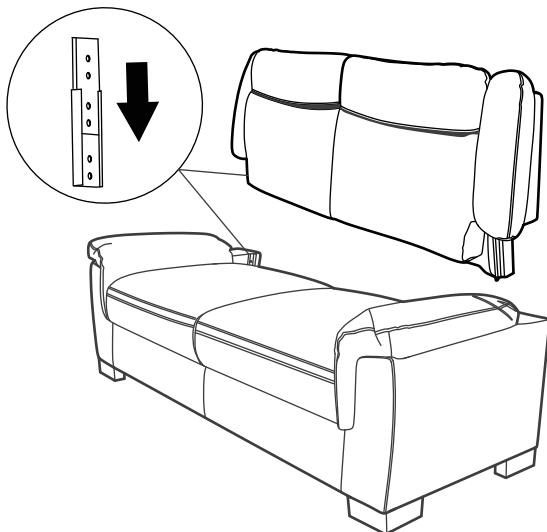

ITEM: **506591**

ASSEMBLY INSTRUCTIONS

STEP 1

**BOTTOM VIEW

STEP 2

STEP 3

**STEP 4
COMPLETE**