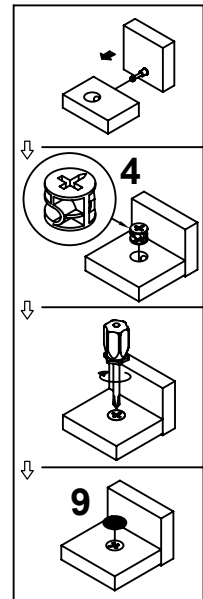

ASSEMBLY INSTRUCTIONS
COASTER FINE FURNITURE

Fine Furniture for every stage of life

720878
COFFEE TABLE

ITEM: 720878

ASSEMBLY INSTRUCTIONS

ASSEMBLY TIPS:

1. Remove hardware from box and sort by size.
2. Please check to see that all hardware and parts are present prior to start of assembly.
3. Please follow attached instructions in the same sequence as numbered to assure fast & easy assembly.

1 PC

D METAL FRAME

2 PCS

Z

HARDWARE IDENTIFICATION

NO	DESCRIPTION	FIGURE	Q'TY	NO	DESCRIPTION	FIGURE	Q'TY
1	GLUE 15g		1 PC	6	BOLT M6x63mm BLK		8 PCS
2	WOODEN DOWEL Ø 8x30mm		10 PCS	7	FILLING PIECE Ø 15mm x 4 HOLE		2 PCS
3	CAM BOLT Ø 7x35.5mm SR		4 PCS	8	ALLEN WRENCH 4mm SR		1 PC
4	CAM LOCK Ø15x12mm SR		4 PCS	9	STICKER Ø 20mm		1 PC
5	BOLT Ø 9.5x55mm SR		6 PCS				

NOTE:

Phillips head screw driver is required in the assembly process; however, manufacturer does not provide this item.

ITEM: 720878

STEP 1

INCORRECT CORRECT

Apply glue on all wooden dowels to ensure integrity of the structure.

STEP 2

ITEM: 720878

STEP 3

Apply glue on all wooden dowels to ensure integrity of the structure.

STEP 4

COMPLETE

ITEM: 720878

Note : Dimension tolerance $\pm 5\%$