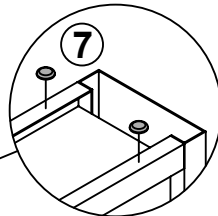

1 PC

D METAL FRAME

2 PCS

Z

HARDWARE IDENTIFICATION

NO	DESCRIPTION	FIGURE	Q'TY	NO	DESCRIPTION	FIGURE	Q'TY
1	GLUE 15g		1 PC	6	BOLT M6x63mm BLK		8 PCS
2	WOODEN DOWEL Ø 8x30mm		10 PCS	7	FILLING PIECE Ø 15mm x 4 HOLE		2 PCS
3	CAM BOLT Ø 7x35.5mm SR		4 PCS	8	ALLEN WRENCH 4mm SR		1 PC
4	CAM LOCK Ø15x12mm SR		4 PCS	9	STICKER Ø 20mm		1 PC
5	BOLT Ø 9.5x55mm SR		6 PCS				

NOTE:

Phillips head screw driver is required in the assembly process; however, manufacturer does not provide this item.

ITEM: 720878

STEP 1

INCORRECT CORRECT

Apply glue on all wooden dowels to ensure integrity of the structure.

STEP 2

ITEM: 720878

STEP 3

Apply glue on all wooden dowels to ensure integrity of the structure.

STEP 4

COMPLETE

ITEM: 720878

Note : Dimension tolerance $\pm 5\%$