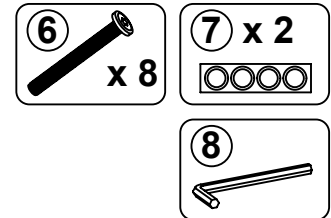

1 PC

D METAL FRAME

2 PCS

Z

HARDWARE IDENTIFICATION

NO	DESCRIPTION	FIGURE	Q'TY	NO	DESCRIPTION	FIGURE	Q'TY
1	GLUE 15g		1 PC	6	BOLT M6x63mm BLK		8 PCS
2	WOODEN DOWEL Ø 8x30mm		10 PCS	7	FILLING PIECE Ø 15mm x 4 HOLE		2 PCS
3	CAM BOLT Ø 7x35.5mm SR		4 PCS	8	ALLEN WRENCH 4mm SR		1 PC
4	CAM LOCK Ø15x12mm SR		4 PCS	9	STICKER Ø 20mm		1 PC
5	BOLT Ø 9.5x55mm SR		6 PCS				

NOTE:

Phillips head screw driver is required in the assembly process; however, manufacturer does not provide this item.

ITEM: 720878

STEP 1

INCORRECT CORRECT

Apply glue on all wooden dowels to ensure integrity of the structure.

STEP 2

ITEM: 720878

STEP 3

Apply glue on all wooden dowels to ensure integrity of the structure.

STEP 4

COMPLETE

ITEM: 720878

Note : Dimension tolerance $\pm 5\%$