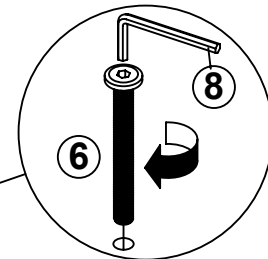

1 PC

D METAL FRAME

2 PCS

Z

HARDWARE IDENTIFICATION

NO	DESCRIPTION	FIGURE	Q'TY	NO	DESCRIPTION	FIGURE	Q'TY
1	GLUE 15g		1 PC	6	BOLT M6x63mm BLK		8 PCS
2	WOODEN DOWEL Ø 8x30mm		10 PCS	7	FILLING PIECE Ø 15mm x 4 HOLE		2 PCS
3	CAM BOLT Ø 7x35.5mm SR		4 PCS	8	ALLEN WRENCH 4mm SR		1 PC
4	CAM LOCK Ø15x12mm SR		4 PCS	9	STICKER Ø 20mm		1 PC
5	BOLT Ø 9.5x55mm SR		6 PCS				

NOTE:

Phillips head screw driver is required in the assembly process; however, manufacturer does not provide this item.

ITEM: 720878

STEP 1

INCORRECT CORRECT

Apply glue on all wooden dowels to ensure integrity of the structure.

STEP 2

ITEM: 720878

STEP 3

Apply glue on all wooden dowels to ensure integrity of the structure.

STEP 4

COMPLETE

ITEM: 720878

Note : Dimension tolerance $\pm 5\%$