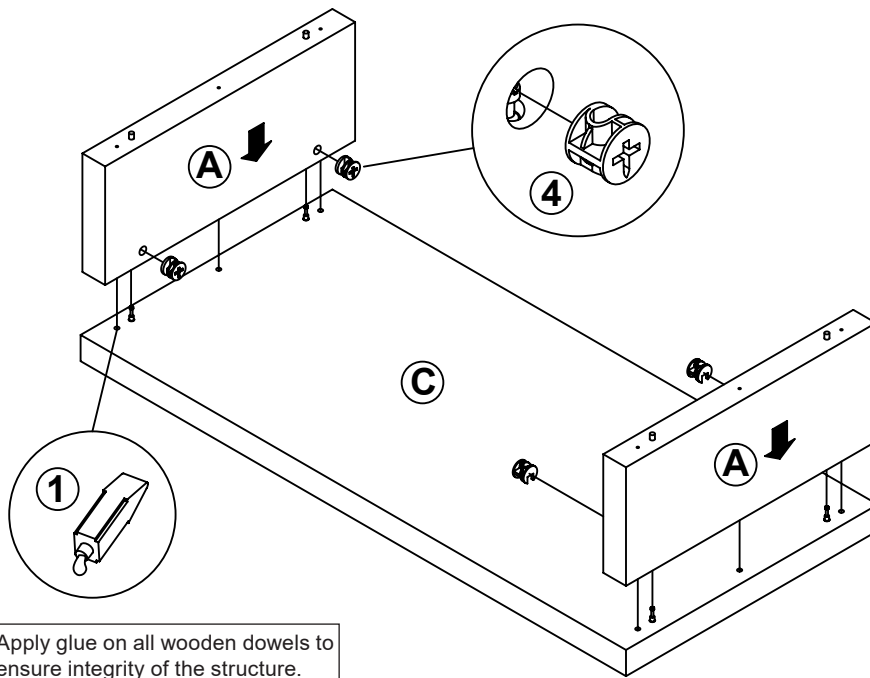

1 PC

D METAL FRAME

2 PCS

Z

HARDWARE IDENTIFICATION

NO	DESCRIPTION	FIGURE	Q'TY	NO	DESCRIPTION	FIGURE	Q'TY
1	GLUE 15g		1 PC	6	BOLT M6x63mm BLK		8 PCS
2	WOODEN DOWEL Ø 8x30mm		10 PCS	7	FILLING PIECE Ø 15mm x 4 HOLE		2 PCS
3	CAM BOLT Ø 7x35.5mm SR		4 PCS	8	ALLEN WRENCH 4mm SR		1 PC
4	CAM LOCK Ø15x12mm SR		4 PCS	9	STICKER Ø 20mm		1 PC
5	BOLT Ø 9.5x55mm SR		6 PCS				

NOTE:

Phillips head screw driver is required in the assembly process; however, manufacturer does not provide this item.

ITEM: 720878

STEP 1

INCORRECT CORRECT

Apply glue on all wooden dowels to ensure integrity of the structure.

STEP 2

ITEM: 720878

STEP 3

Apply glue on all wooden dowels to ensure integrity of the structure.

STEP 4

COMPLETE

ITEM: 720878

Note : Dimension tolerance $\pm 5\%$