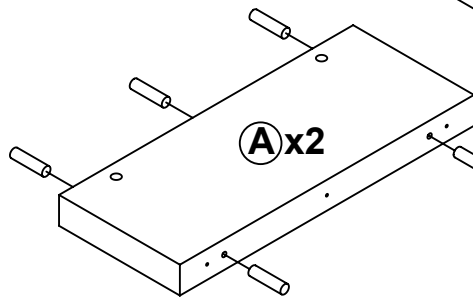

1 PC

D METAL FRAME

2 PCS

Z

HARDWARE IDENTIFICATION

NO	DESCRIPTION	FIGURE	Q'TY	NO	DESCRIPTION	FIGURE	Q'TY
1	GLUE 15g		1 PC	6	BOLT M6x63mm BLK		8 PCS
2	WOODEN DOWEL Ø 8x30mm		10 PCS	7	FILLING PIECE Ø 15mm x 4 HOLE		2 PCS
3	CAM BOLT Ø 7x35.5mm SR		4 PCS	8	ALLEN WRENCH 4mm SR		1 PC
4	CAM LOCK Ø15x12mm SR		4 PCS	9	STICKER Ø 20mm		1 PC
5	BOLT Ø 9.5x55mm SR		6 PCS				

NOTE:

Phillips head screw driver is required in the assembly process; however, manufacturer does not provide this item.

ITEM: 720878

STEP 1

INCORRECT CORRECT

Apply glue on all wooden dowels to ensure integrity of the structure.

STEP 2

ITEM: 720878

STEP 3

Apply glue on all wooden dowels to ensure integrity of the structure.

STEP 4

COMPLETE

ITEM: 720878

Note : Dimension tolerance $\pm 5\%$