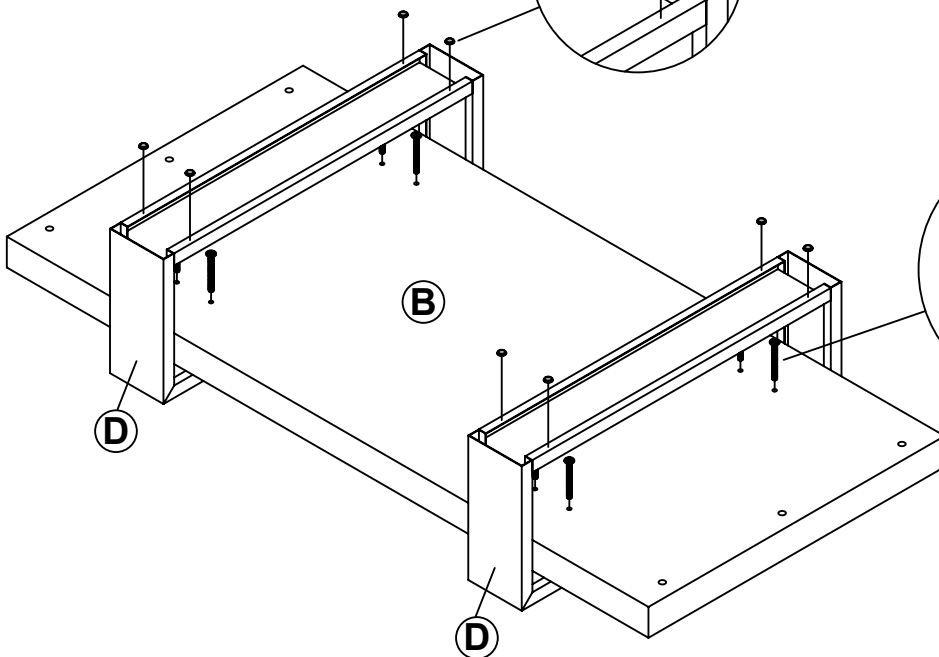

1 PC

D METAL FRAME

2 PCS

Z

HARDWARE IDENTIFICATION

NO	DESCRIPTION	FIGURE	Q'TY	NO	DESCRIPTION	FIGURE	Q'TY
1	GLUE 15g		1 PC	6	BOLT M6x63mm BLK		8 PCS
2	WOODEN DOWEL Ø 8x30mm		10 PCS	7	FILLING PIECE Ø 15mm x 4 HOLE		2 PCS
3	CAM BOLT Ø 7x35.5mm SR		4 PCS	8	ALLEN WRENCH 4mm SR		1 PC
4	CAM LOCK Ø15x12mm SR		4 PCS	9	STICKER Ø 20mm		1 PC
5	BOLT Ø 9.5x55mm SR		6 PCS				

NOTE:

Phillips head screw driver is required in the assembly process; however, manufacturer does not provide this item.

ITEM: 720878

STEP 1

INCORRECT CORRECT

Apply glue on all wooden dowels to ensure integrity of the structure.

STEP 2

ITEM: 720878

STEP 3

Apply glue on all wooden dowels to ensure integrity of the structure.

STEP 4

COMPLETE

ITEM: 720878

Note : Dimension tolerance $\pm 5\%$