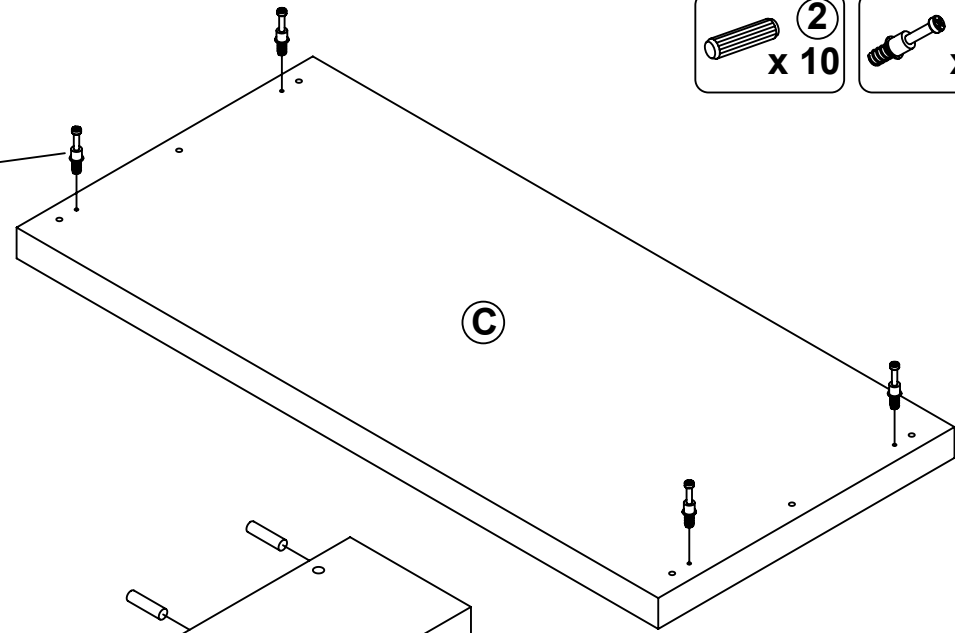

ITEM: 720878

STEP 1