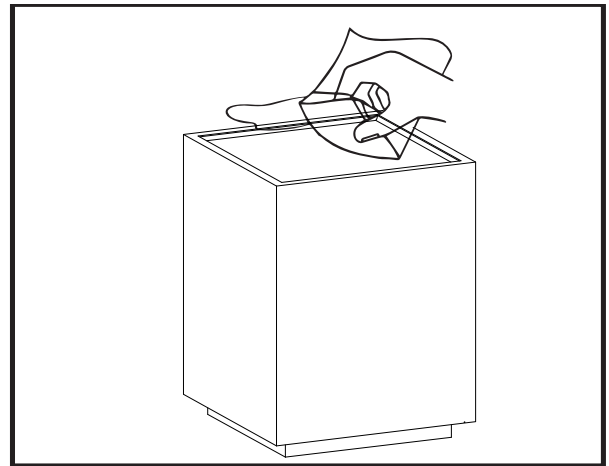

Instruction Manual

www.festival-usa.com

US Customer Service Hotline : +1 840-244-5399

Us CustomerService E-mail:customerservice.festivalneo@gmail.com

This is not solid wood!

Daily Maintenance Instructions

Dust Removal