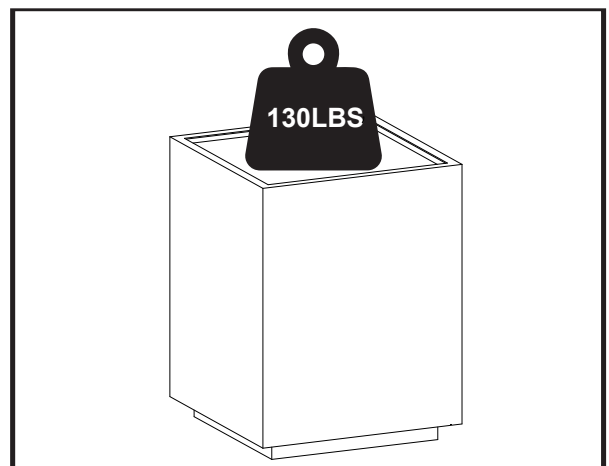

Instruction Manual

www.festival-usa.com

US Customer Service Hotline : +1 840-244-5399

Us CustomerService E-mail:customerservice.festivalneo@gmail.com

This is not solid wood!

Daily Maintenance Instructions

Dust Removal