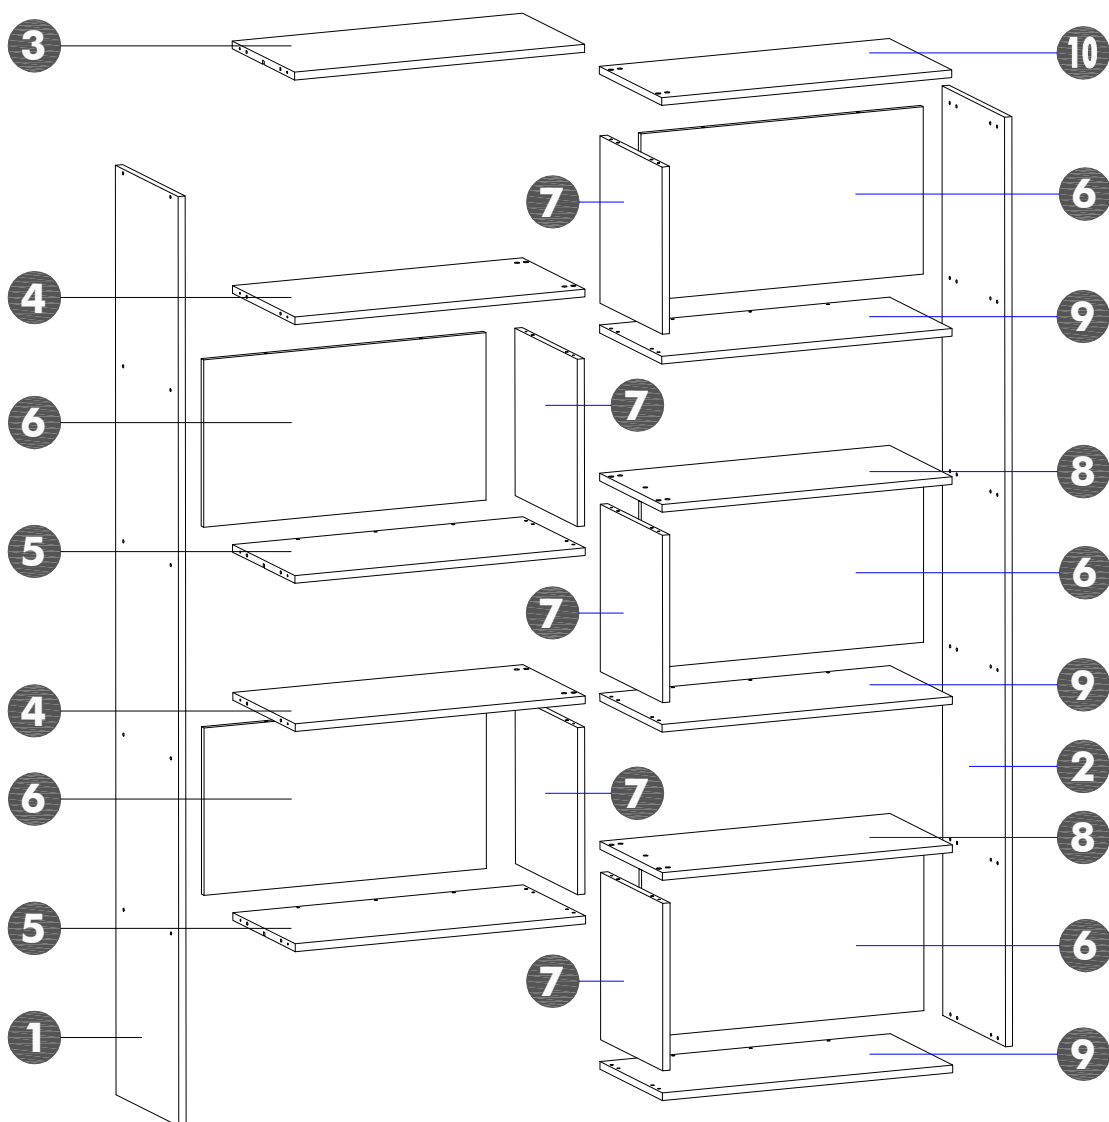

THANK YOU FOR PURCHASING

1.Width can be adjusted to your need.

2.Can be placed at 90° angel against the wall.

# PARTS LIST

① X1	② X1	③ X1	④ X2	⑤ X2
⑥ X5	⑦ X5	⑧ X2	⑨ X3	⑩ X1