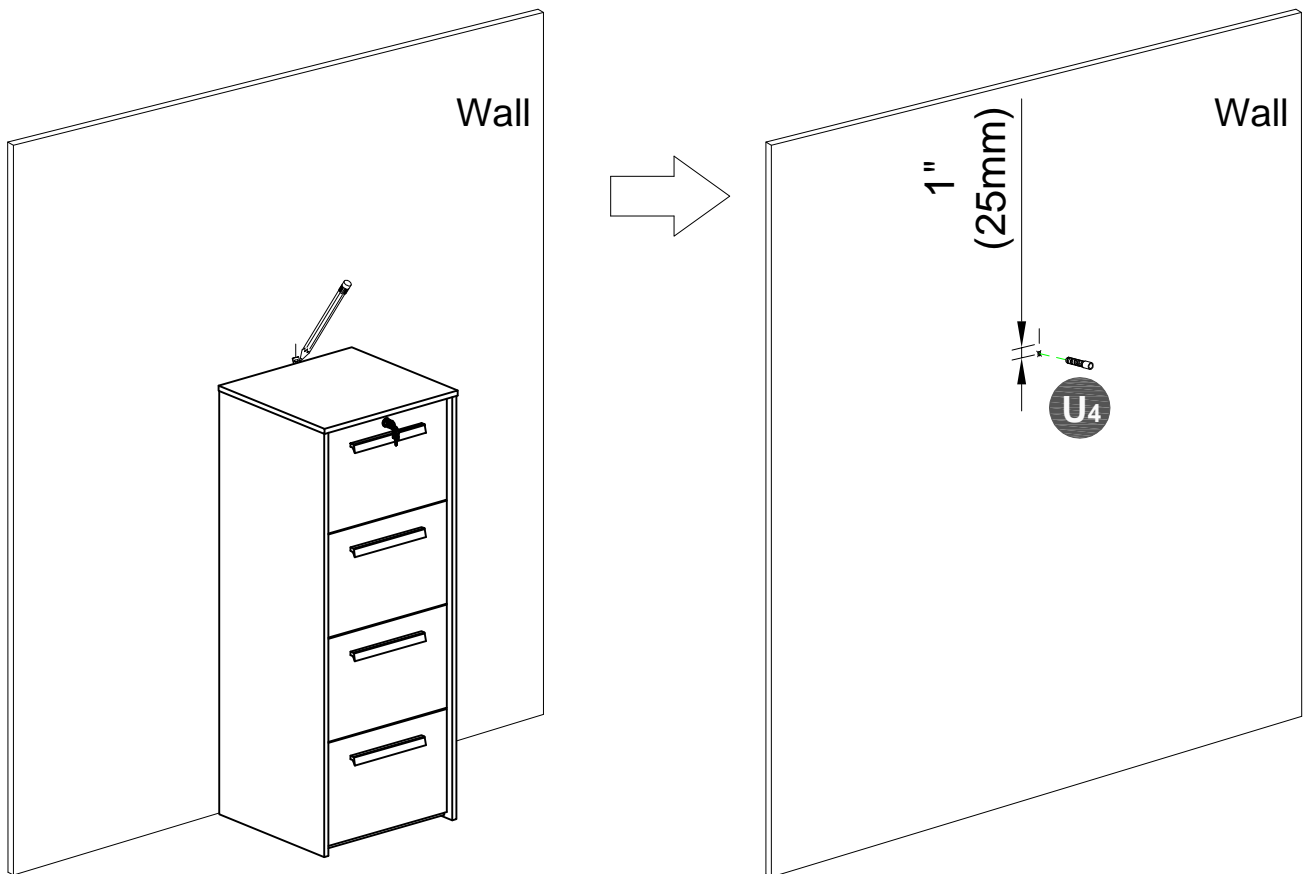

DRAWER FRONT VIEW

STEP 1.

STEP 2.

STEP 3.

STEP 14

U₂ x1pc

U₃ x1pc

STEP 14

U₄ x1pc

1. Place unit in desired location.
2. Mark stud location on the wall, 1" below top and side of unit.
3. Drill 5/16" hole 2" deep at marks on the wall.

STEP 16

U₁ x1pc

U₃ x1pc

U₅ x1pc

Maximum weight capacities