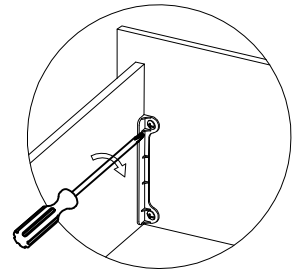

I x 4pcs

x 1

x 3

STEP 13

- Move unit to final location.
- Adjust drawer fronts as shown below.

Step1--Loosen screws on back of drawer front brackets as shown.

Step2--Position drawer front as required.

Step3--Tighten screws while holding drawer front in position.

DRAWER FRONT VIEW

STEP 1.

STEP 2.

STEP 3.

STEP 14

U₂ x1pc

U₃ x1pc

STEP 14

U₄ x1pc

1. Place unit in desired location.
2. Mark stud location on the wall, 1" below top and side of unit.
3. Drill 5/16" hole 2" deep at marks on the wall.

STEP 16

U₁ x1pc

U₃ x1pc

U₅ x1pc

Maximum weight capacities