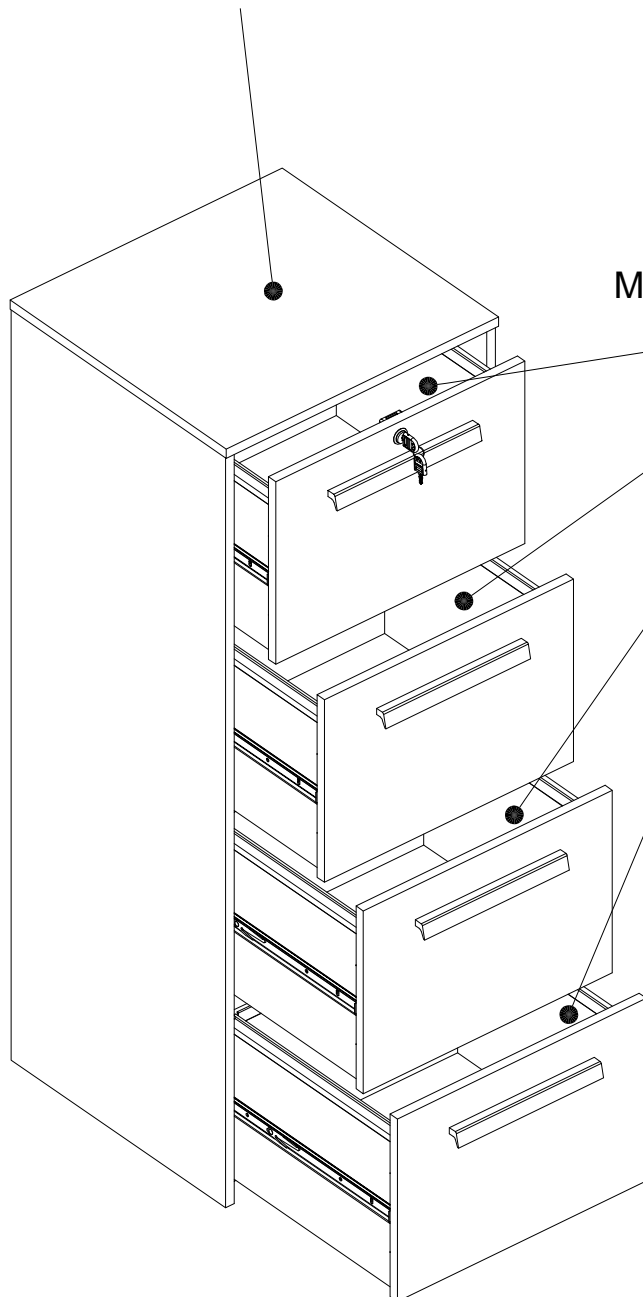

Maximum weight capacities

MAXIMUM WEIGHT: 0 LBS (0 KG)

MAXIMUM WEIGHT: 30 LBS (13.7 KG)