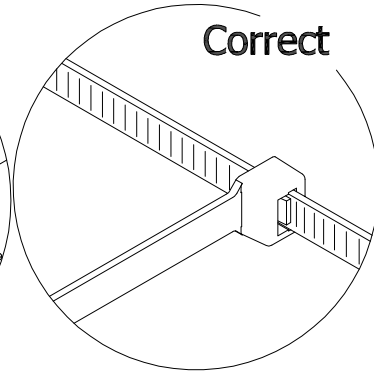

DRAWER FRONT VIEW

STEP 1.

STEP 2.

STEP 3.

STEP 14

U₂ x1pc

U₃ x1pc

STEP 14

U₄ x1pc

1. Place unit in desired location.
2. Mark stud location on the wall, 1" below top and side of unit.
3. Drill 5/16" hole 2" deep at marks on the wall.

STEP 16

U₁ x1pc

U₃ x1pc

U₅ x1pc

Maximum weight capacities