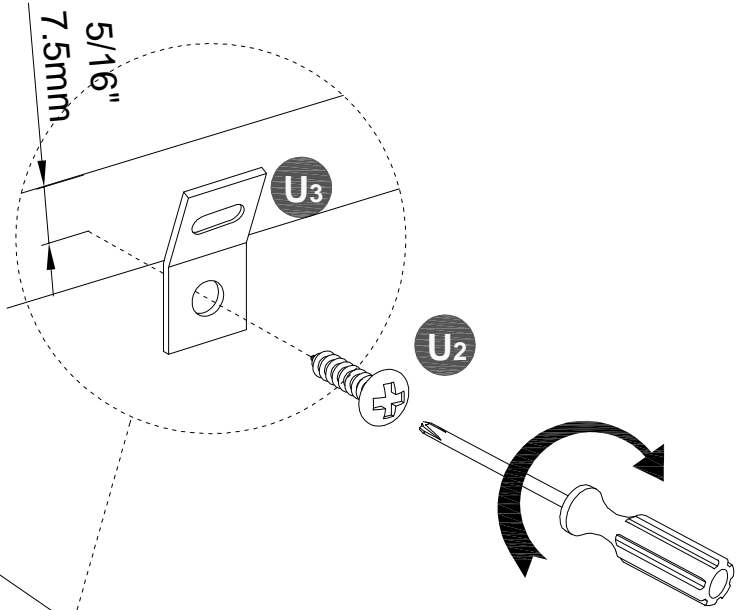

DRAWER FRONT VIEW

STEP 1.

STEP 2.

STEP 3.

STEP 14

U₂ x1pc

U₃ x1pc

STEP 14

U₄ x1pc

1. Place unit in desired location.
2. Mark stud location on the wall, 1" below top and side of unit.
3. Drill 5/16" hole 2" deep at marks on the wall.

STEP 16

U₁ x1pc

U₃ x1pc

U₅ x1pc

Maximum weight capacities