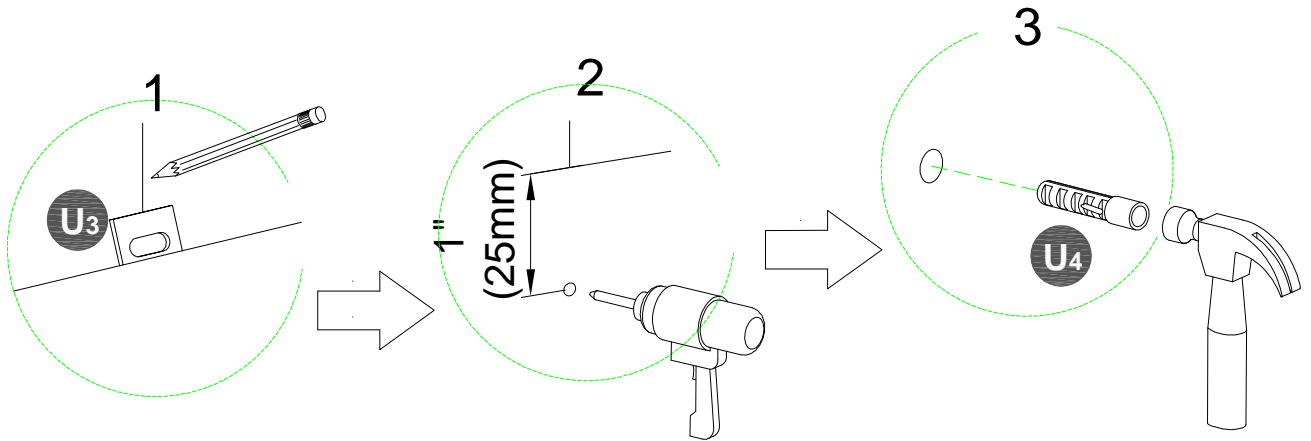

DRAWER FRONT VIEW

STEP 1.

STEP 2.

STEP 3.

STEP 14

U₂ x1pc

U₃ x1pc

STEP 14

U₄ x1pc

1. Place unit in desired location.
2. Mark stud location on the wall, 1" below top and side of unit.
3. Drill 5/16" hole 2" deep at marks on the wall.

STEP 16

U₁ x1pc

U₃ x1pc

U₅ x1pc

Maximum weight capacities