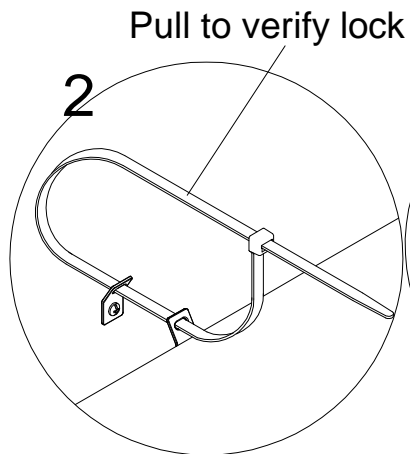

DRAWER FRONT VIEW

STEP 1.

STEP 2.

STEP 3.

STEP 14

U₂ x1pc

U₃ x1pc

STEP 14

U₄ x1pc

1. Place unit in desired location.
2. Mark stud location on the wall, 1" below top and side of unit.
3. Drill 5/16" hole 2" deep at marks on the wall.

STEP 16

U₁ x1pc

U₃ x1pc

U₅ x1pc

Maximum weight capacities