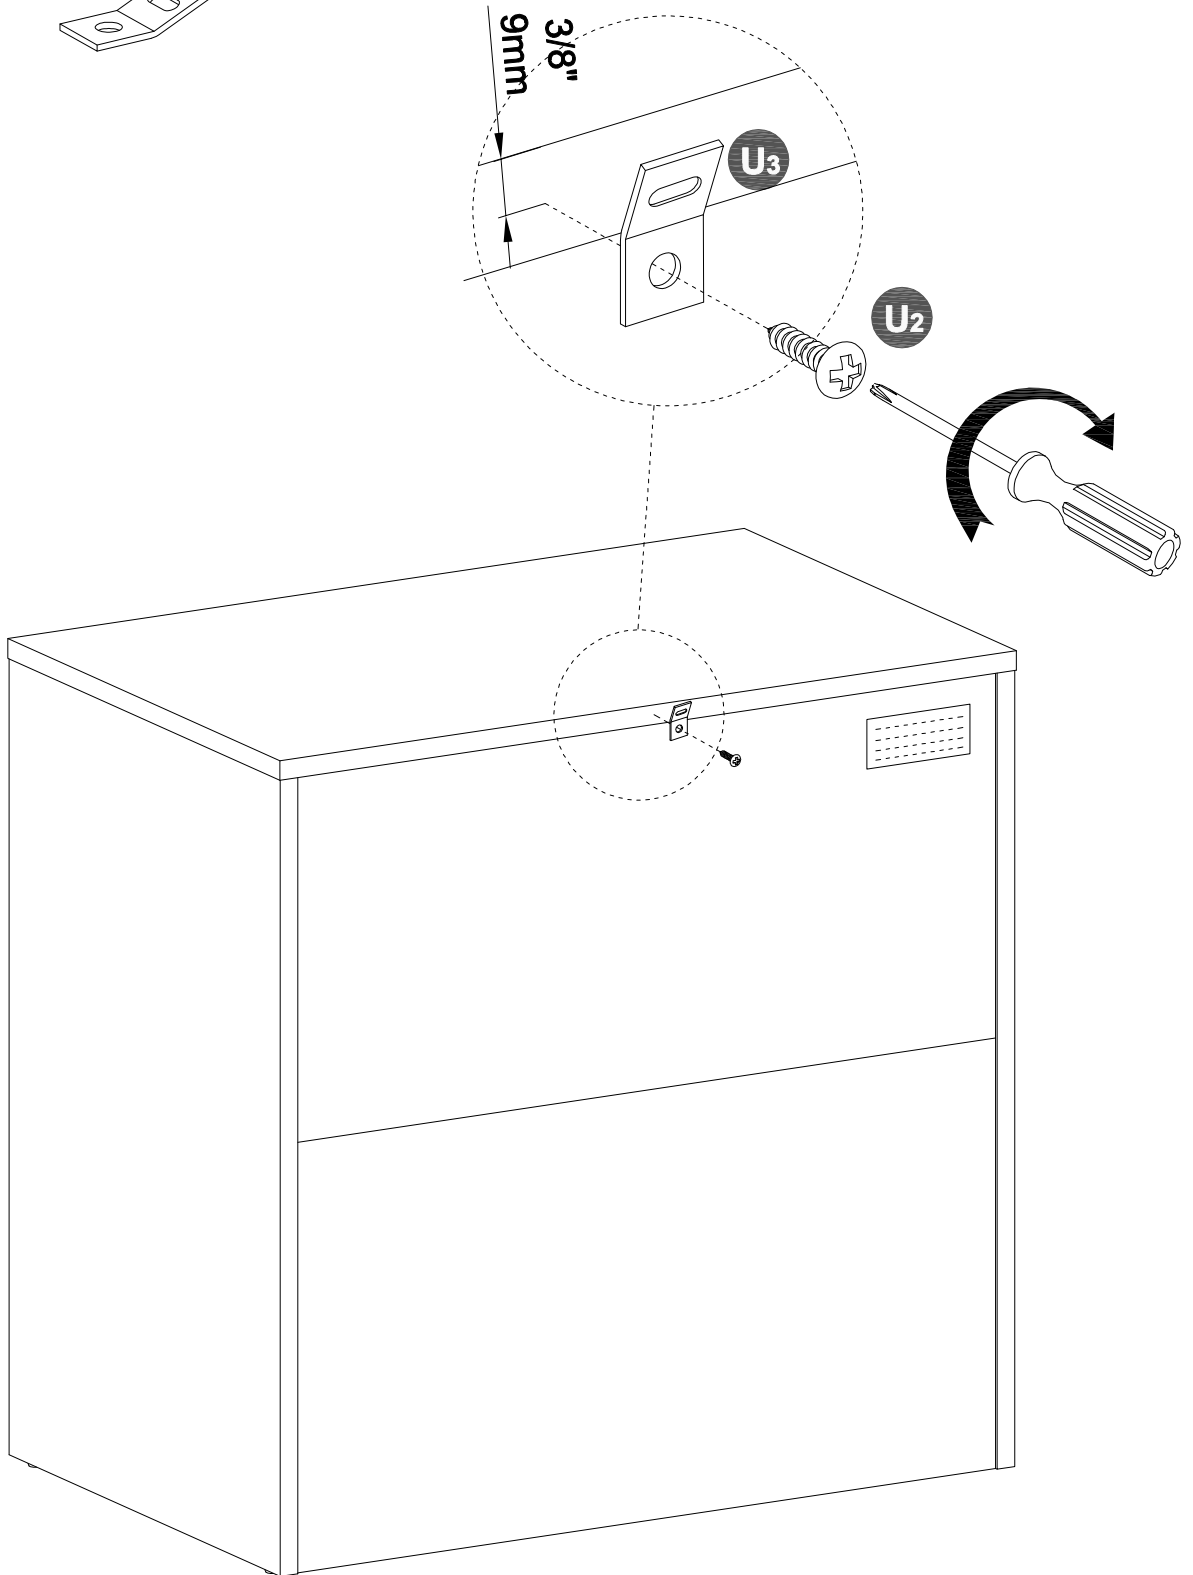

STEP 12

-Move unit to final location.

-Adjust drawer fronts as shown below.

Step1--Loosen screws on back of drawer front brackets as shown.

Step2--Position drawer front as required.

Step3--Tighten screws while holding drawer front in position.

STEP 1.

STEP 2.

STEP 3.

DRAWER FRONT VIEW

An assistant is required.

STEP 13

U₂ x1pc

U₃ x1pc

STEP 14

U₄ x1pc

1. Place unit in desired location.
2. Mark stud location on the wall, 1" below top and side of unit.
3. Drill 5/16" hole 2" deep at marks on the wall.

STEP 15

U₂ x1pc

U₅ x1pc

U₃ x1pc

1