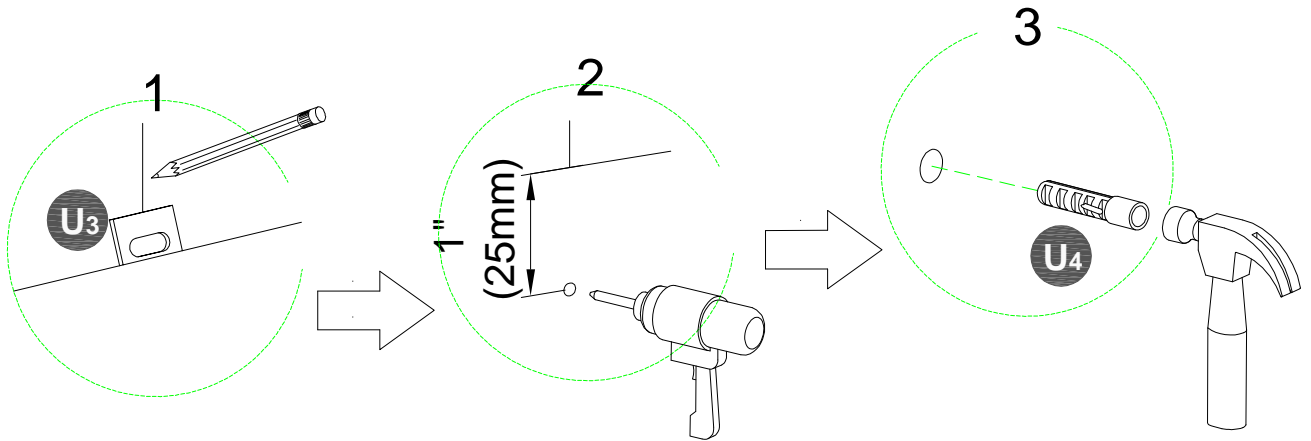

STEP 1.

STEP 2.

STEP 3.

DRAWER FRONT VIEW

An assistant is required.

STEP 13

U₂ x1pc

U₃ x1pc

STEP 14

U₄ x1pc

1. Place unit in desired location.
2. Mark stud location on the wall, 1" below top and side of unit.
3. Drill 5/16" hole 2" deep at marks on the wall.

STEP 15

U₂ x1pc

U₅ x1pc

U₃ x1pc

1