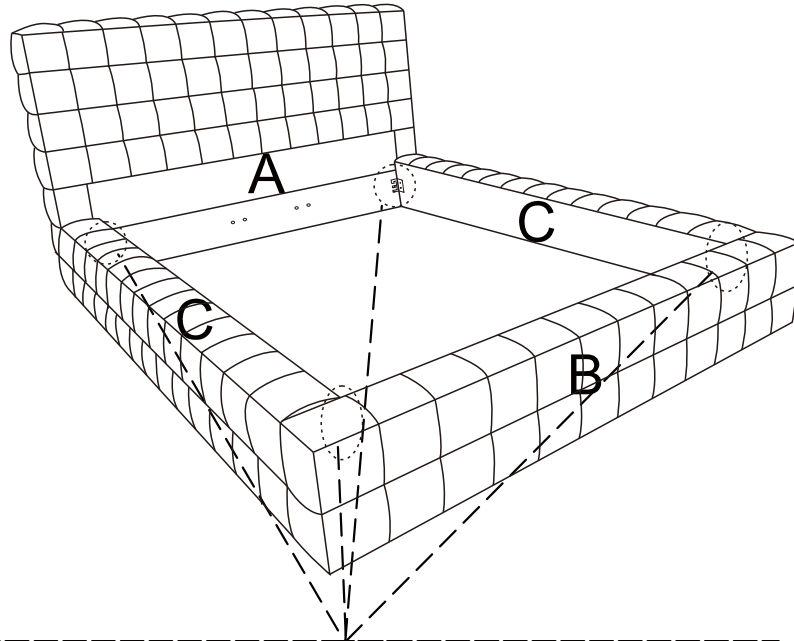

H

Center plastic slat

x26

spare parts 2

a	 5/16*30mm x20	d	 5/16 x1
b	 5/16*50mm x8	e	 ø5/16" X8
c	 5/16 x28	f	 NUT x1

setp:1

setp:2

setp:3