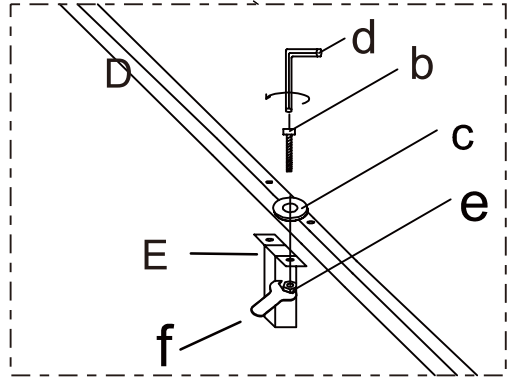

H

Center plastic slat

x26

spare parts 2

a	 5/16*30mm x20	d	 5/16 x1
b	 5/16*50mm x8	e	 ø5/16" X8
c	 5/16 x28	f	 NUT x1

setp:1

setp:2

setp:3