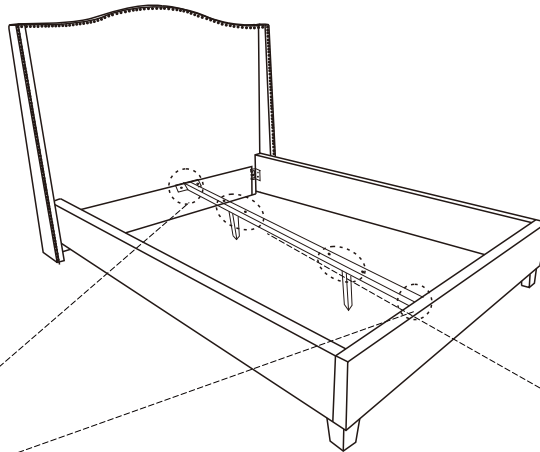

# ASSEMBLY INSTRUCTIONS

NO.: CLS-218QUEEN

INNER SIZES:61"X81"

## spare parts 1

<b>A</b>	 Headboard x1	<b>E</b>	 Metal Leg Support x2
<b>B</b>	 Footboard x1	<b>F</b>	 Slat x26
<b>C</b>	 Side Rail x2	<b>G</b>	 Rails plastic slat x26
<b>D</b>	 Center Support bar x1	<b>H</b>	 Center plastic slat x13
		<b>I</b>	 Bed foot x2

# spare parts 2

a	 5/16*30mm x16	d	 5/16 x1
b	 5/16*50mm x4	e	 ø5/16" X4
c	 5/16 x22	f	 NUT x1
setp:1		g	 5/16*70mm x2

setp:2

setp:3

setp:4