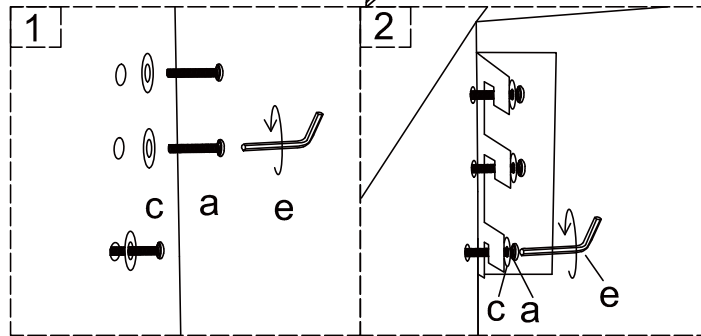

# ASSEMBLY INSTRUCTIONS

NO.: CLS-218QUEEN

INNER SIZES:61"X81"

## spare parts 1

<b>A</b>	 Headboard x1	<b>E</b>	 Metal Leg Support x2
<b>B</b>	 Footboard x1	<b>F</b>	 Slat x26
<b>C</b>	 Side Rail x2	<b>G</b>	 Rails plastic slat x26
<b>D</b>	 Center Support bar x1	<b>H</b>	 Center plastic slat x13
		<b>I</b>	 Bed foot x2

# spare parts 2

a	 5/16*30mm x16	d	 5/16 x1
b	 5/16*50mm x4	e	 ø5/16" X4
c	 5/16 x22	f	 NUT x1
setp:1		g	 5/16*70mm x2

setp:2

setp:3

setp:4