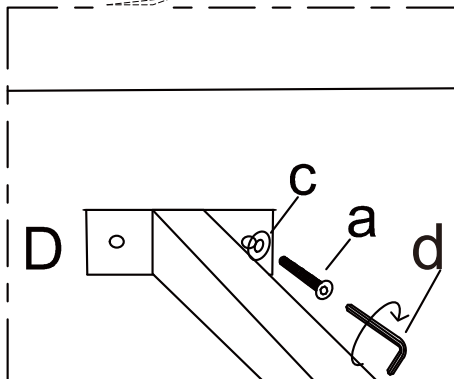

# ASSEMBLY INSTRUCTIONS

NO.: CLS-218QUEEN

INNER SIZES:61"X81"

## spare parts 1

<b>A</b>	 Headboard x1	<b>E</b>	 Metal Leg Support x2
<b>B</b>	 Footboard x1	<b>F</b>	 Slat x26
<b>C</b>	 Side Rail x2	<b>G</b>	 Rails plastic slat x26
<b>D</b>	 Center Support bar x1	<b>H</b>	 Center plastic slat x13
		<b>I</b>	 Bed foot x2

# spare parts 2

a	 5/16*30mm x16	d	 5/16 x1
b	 5/16*50mm x4	e	 ø5/16" X4
c	 5/16 x22	f	 NUT x1
setp:1		g	 5/16*70mm x2

setp:2

setp:3

setp:4