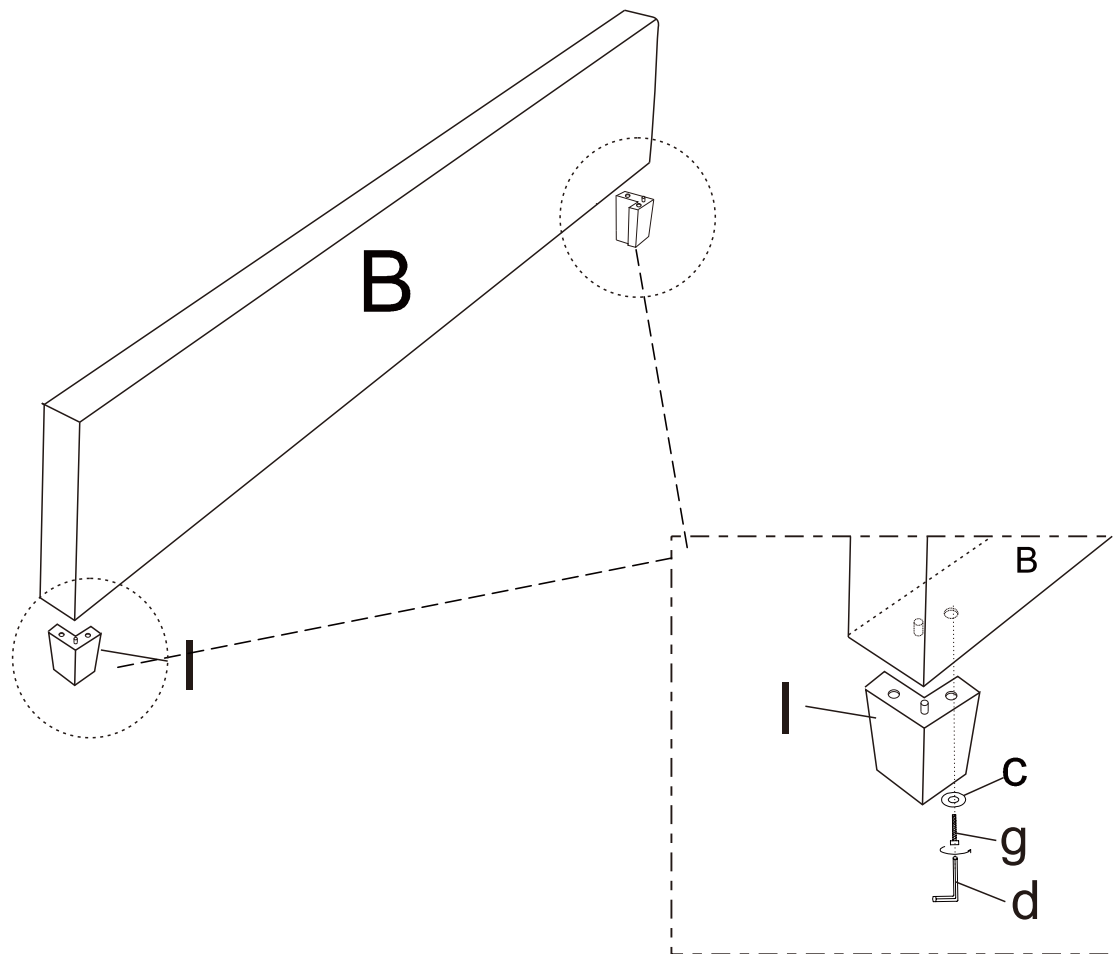

# ASSEMBLY INSTRUCTIONS

NO.: CLS-218QUEEN

INNER SIZES:61"X81"

## spare parts 1

<b>A</b>	 Headboard x1	<b>E</b>	 Metal Leg Support x2
<b>B</b>	 Footboard x1	<b>F</b>	 Slat x26
<b>C</b>	 Side Rail x2	<b>G</b>	 Rails plastic slat x26
<b>D</b>	 Center Support bar x1	<b>H</b>	 Center plastic slat x13
		<b>I</b>	 Bed foot x2

# spare parts 2

a	 5/16*30mm x16	d	 5/16 x1
b	 5/16*50mm x4	e	 ø5/16" X4
c	 5/16 x22	f	 NUT x1
setp:1		g	 5/16*70mm x2

setp:2

setp:3

setp:4