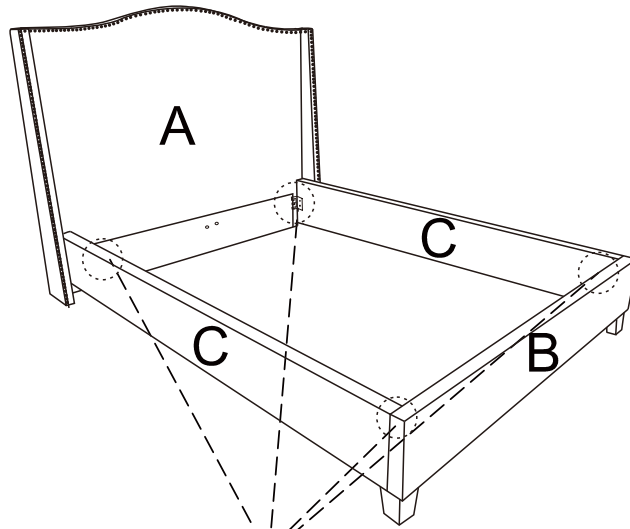

# ASSEMBLY INSTRUCTIONS

NO.: CLS-218QUEEN

INNER SIZES:61"X81"

## spare parts 1

<b>A</b>	 Headboard x1	<b>E</b>	 Metal Leg Support x2
<b>B</b>	 Footboard x1	<b>F</b>	 Slat x26
<b>C</b>	 Side Rail x2	<b>G</b>	 Rails plastic slat x26
<b>D</b>	 Center Support bar x1	<b>H</b>	 Center plastic slat x13
		<b>I</b>	 Bed foot x2

# spare parts 2

a	 5/16*30mm x16	d	 5/16 x1
b	 5/16*50mm x4	e	 ø5/16" X4
c	 5/16 x22	f	 NUT x1
setp:1		g	 5/16*70mm x2

setp:2

setp:3

setp:4