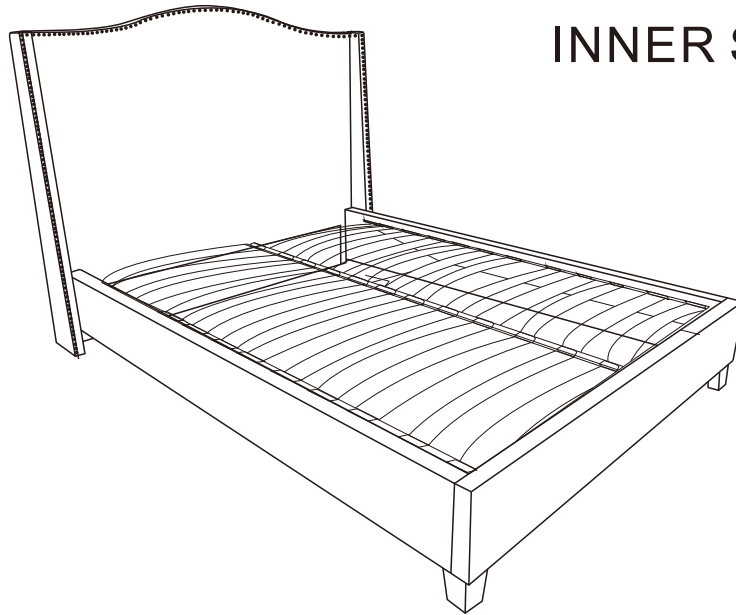

# ASSEMBLY INSTRUCTIONS

NO.: CLS-218QUEEN

INNER SIZES:61"X81"

## spare parts 1

<b>A</b>	 Headboard x1	<b>E</b>	 Metal Leg Support x2
<b>B</b>	 Footboard x1	<b>F</b>	 Slat x26
<b>C</b>	 Side Rail x2	<b>G</b>	 Rails plastic slat x26
<b>D</b>	 Center Support bar x1	<b>H</b>	 Center plastic slat x13
		<b>I</b>	 Bed foot x2