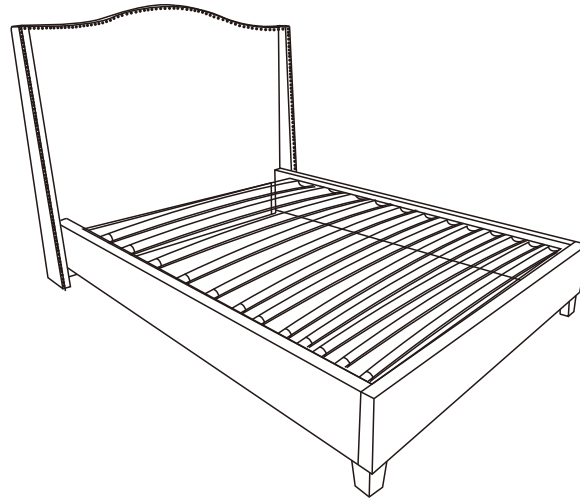

ASSEMBLY INSTRUCTIONS

NO.: CLS-218TWIN

INNER SIZES:39"X76"

spare parts 1

A

Headboard

x1

F

Slat

x12

B

Footboard

x1

G

Rails plastic slat

x24

C

Side Rail

x2

I

Bed foot

x2

spare parts 2

a