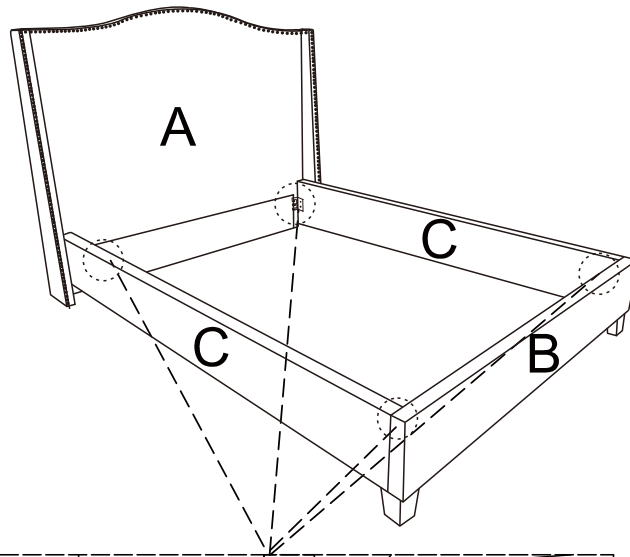

ASSEMBLY INSTRUCTIONS

NO.: CLS-218TWIN

INNER SIZES:39"X76"

spare parts 1

A

Headboard

x1

F

d

g

c

setp:1

setp:2

setp:3