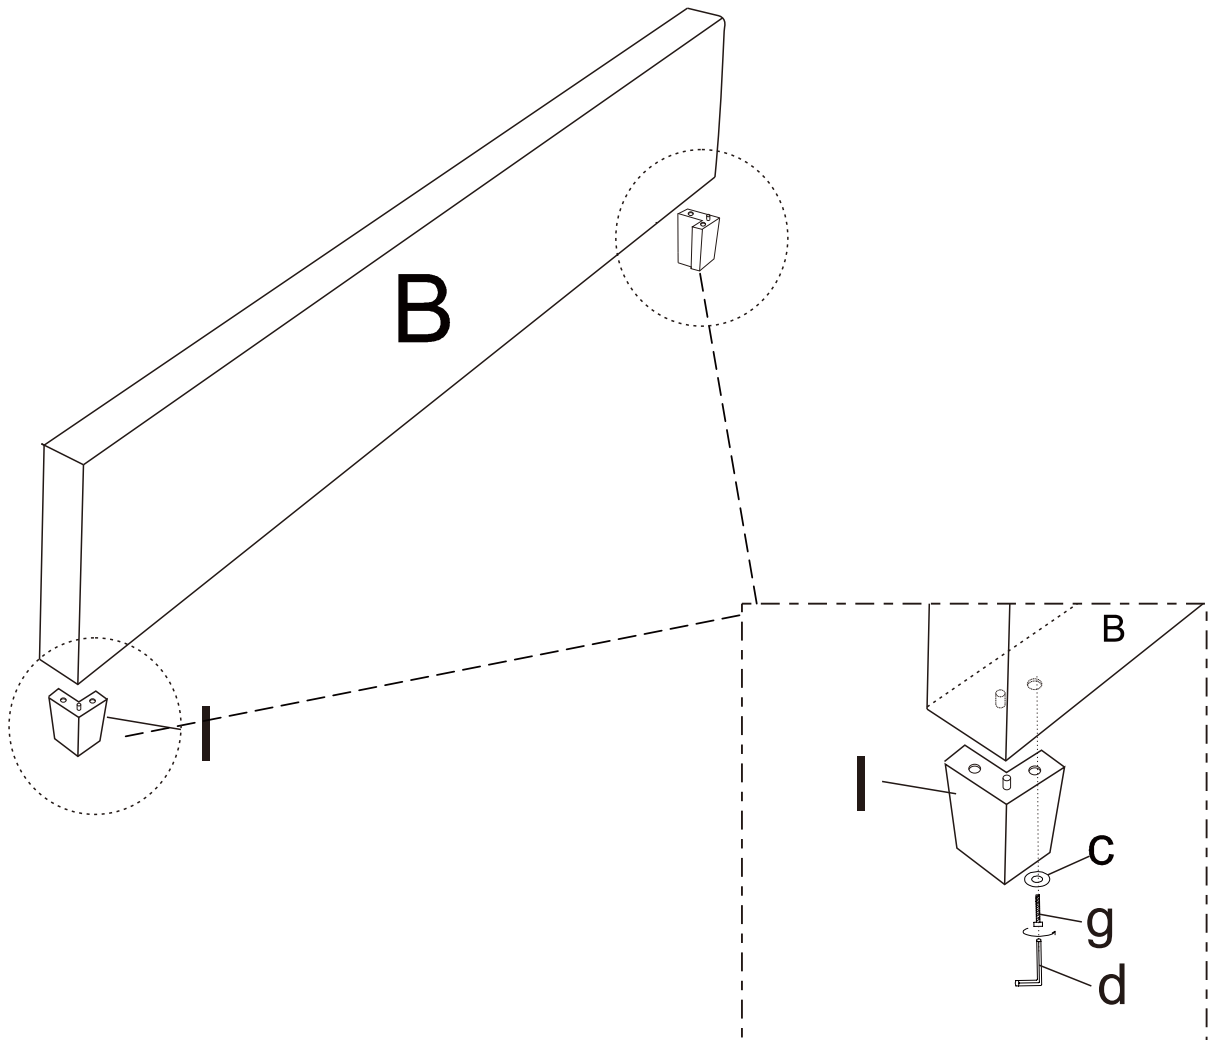

ASSEMBLY INSTRUCTIONS

NO.: CLS-218TWIN

INNER SIZES:39"X76"

spare parts 1

A

Headboard

x1

F

d

g

c

setp:1

setp:2

setp:3