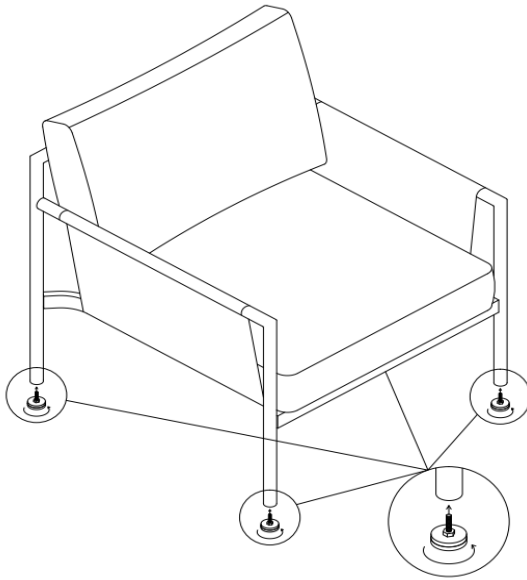

TOV

Dunes Outdoor Armchair

DON'T BE BORING.

Hardware and Components

A

X 4 PCS
(D: 43*12*M8*25)

Step 1

A. You will receive the hardware and component pack in a red PE bag.

B. Check if all the components are available.

Step 2

A. Assemble the adjustable feet (A) onto the armchair legs.

B. Now it is complete, enjoy your armchair!

Stuck?

Contact our team @ 516-888-3355

Scan for product care!