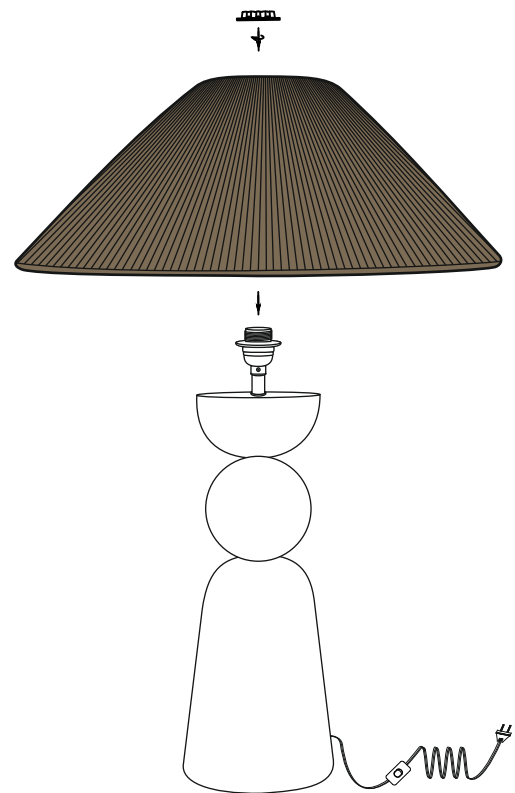

SHABBY NATURAL ROPE TABLE LAMP

TOV

ASSEMBLY INSTRUCTIONS

PARTS LIST & HARDWARE LIST

LABEL	DESCRIPTIONS	PICTURE	QTY
A	LAMP BASE		X 1
B	LAMP SHADE		X 1
C	SOCKET RING		X 1

ASSEMBLY

Place the shade over the base and secure it in place with the ring.

CARE & MAINTENANCE

Do not use polishes or cleaners on your lamp.
USE DRY CLOTH TO CLEAN.

Thank you for purchasing the **Shabby Natural Rope Table Lamp**
This page lists all contents included in the box.
Please take time to identify the all parts of this product .
As you unpack and prepare for assembly, place
the contents on a carpeted or padded area to protect them
from damage.