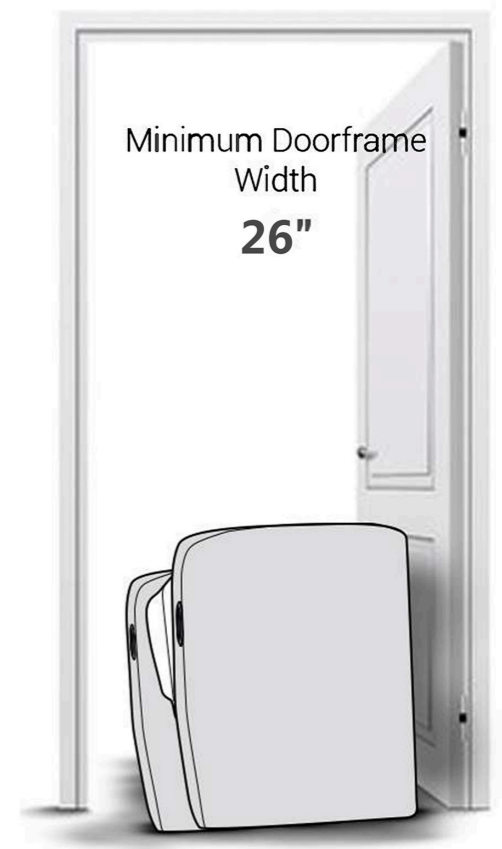

*Rotate Chair 90° to fit through the door before attaching backrest

Distance from wall for full recline 4"

*Rotate Chair 90° to fit through the door before attaching backrest