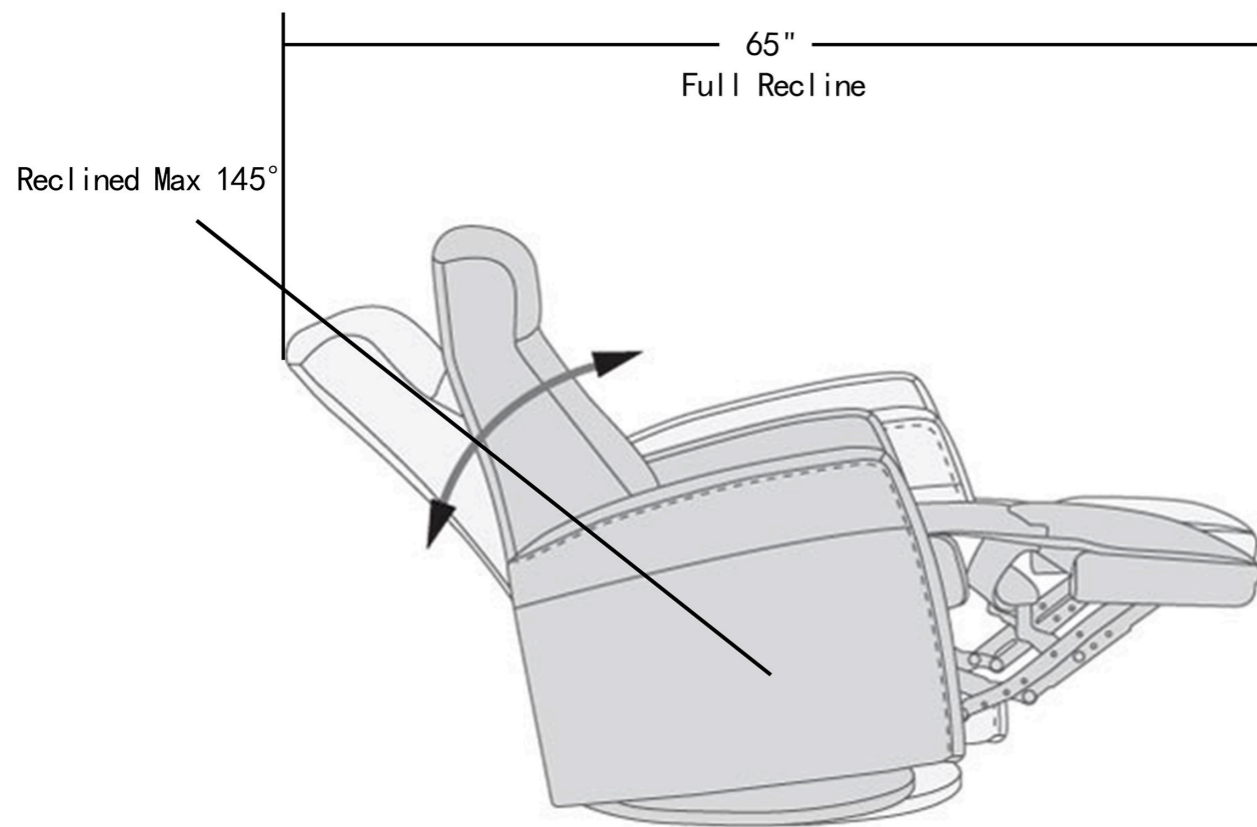

*Rotate Chair 90° to fit through the door before attaching backrest

Distance from wall for full recline 4"

*Rotate Chair 90° to fit through the door before attaching backrest