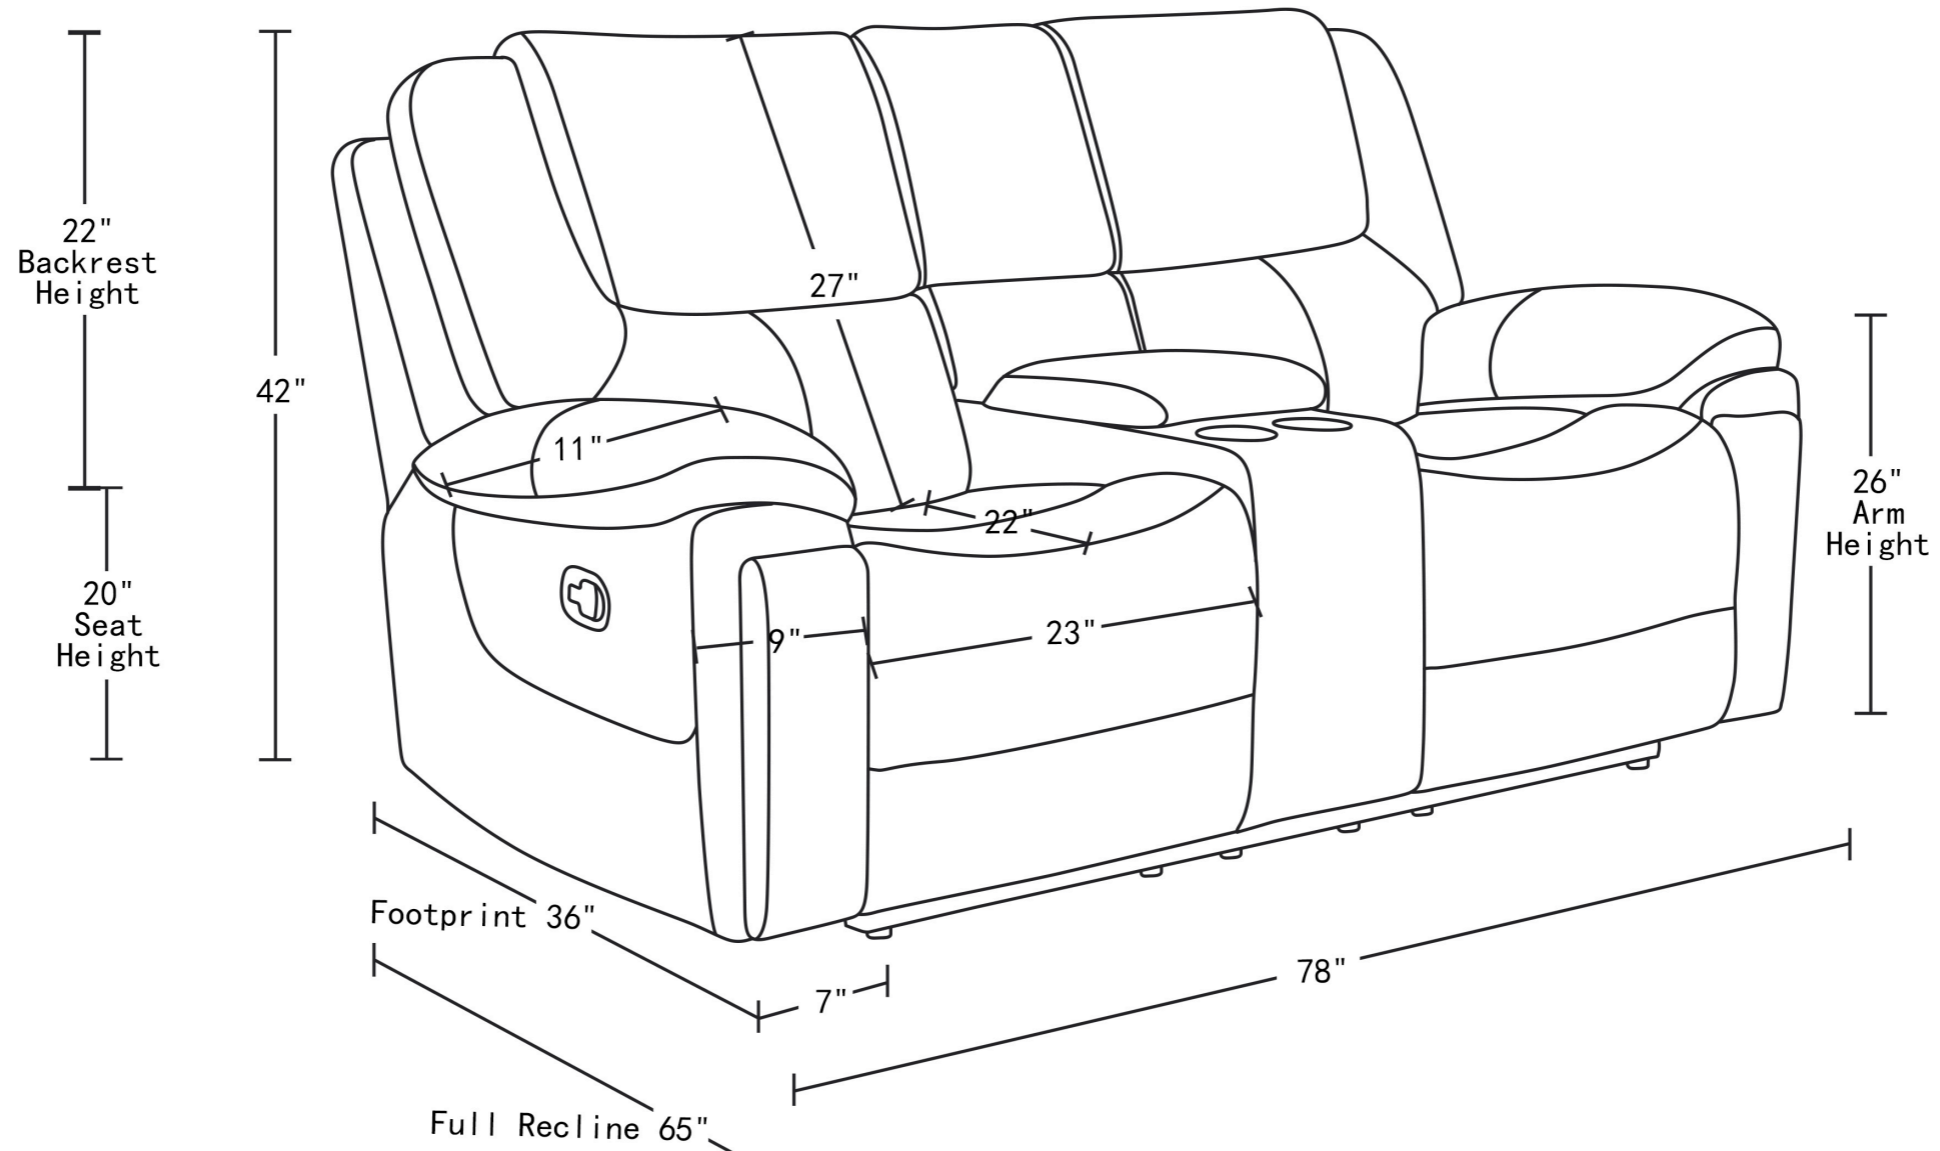

*Rotate Chair 90° to fit through the door before attaching backrest

Distance from wall for full recline 4"

*Rotate Chair 90° to fit through the door before attaching backrest