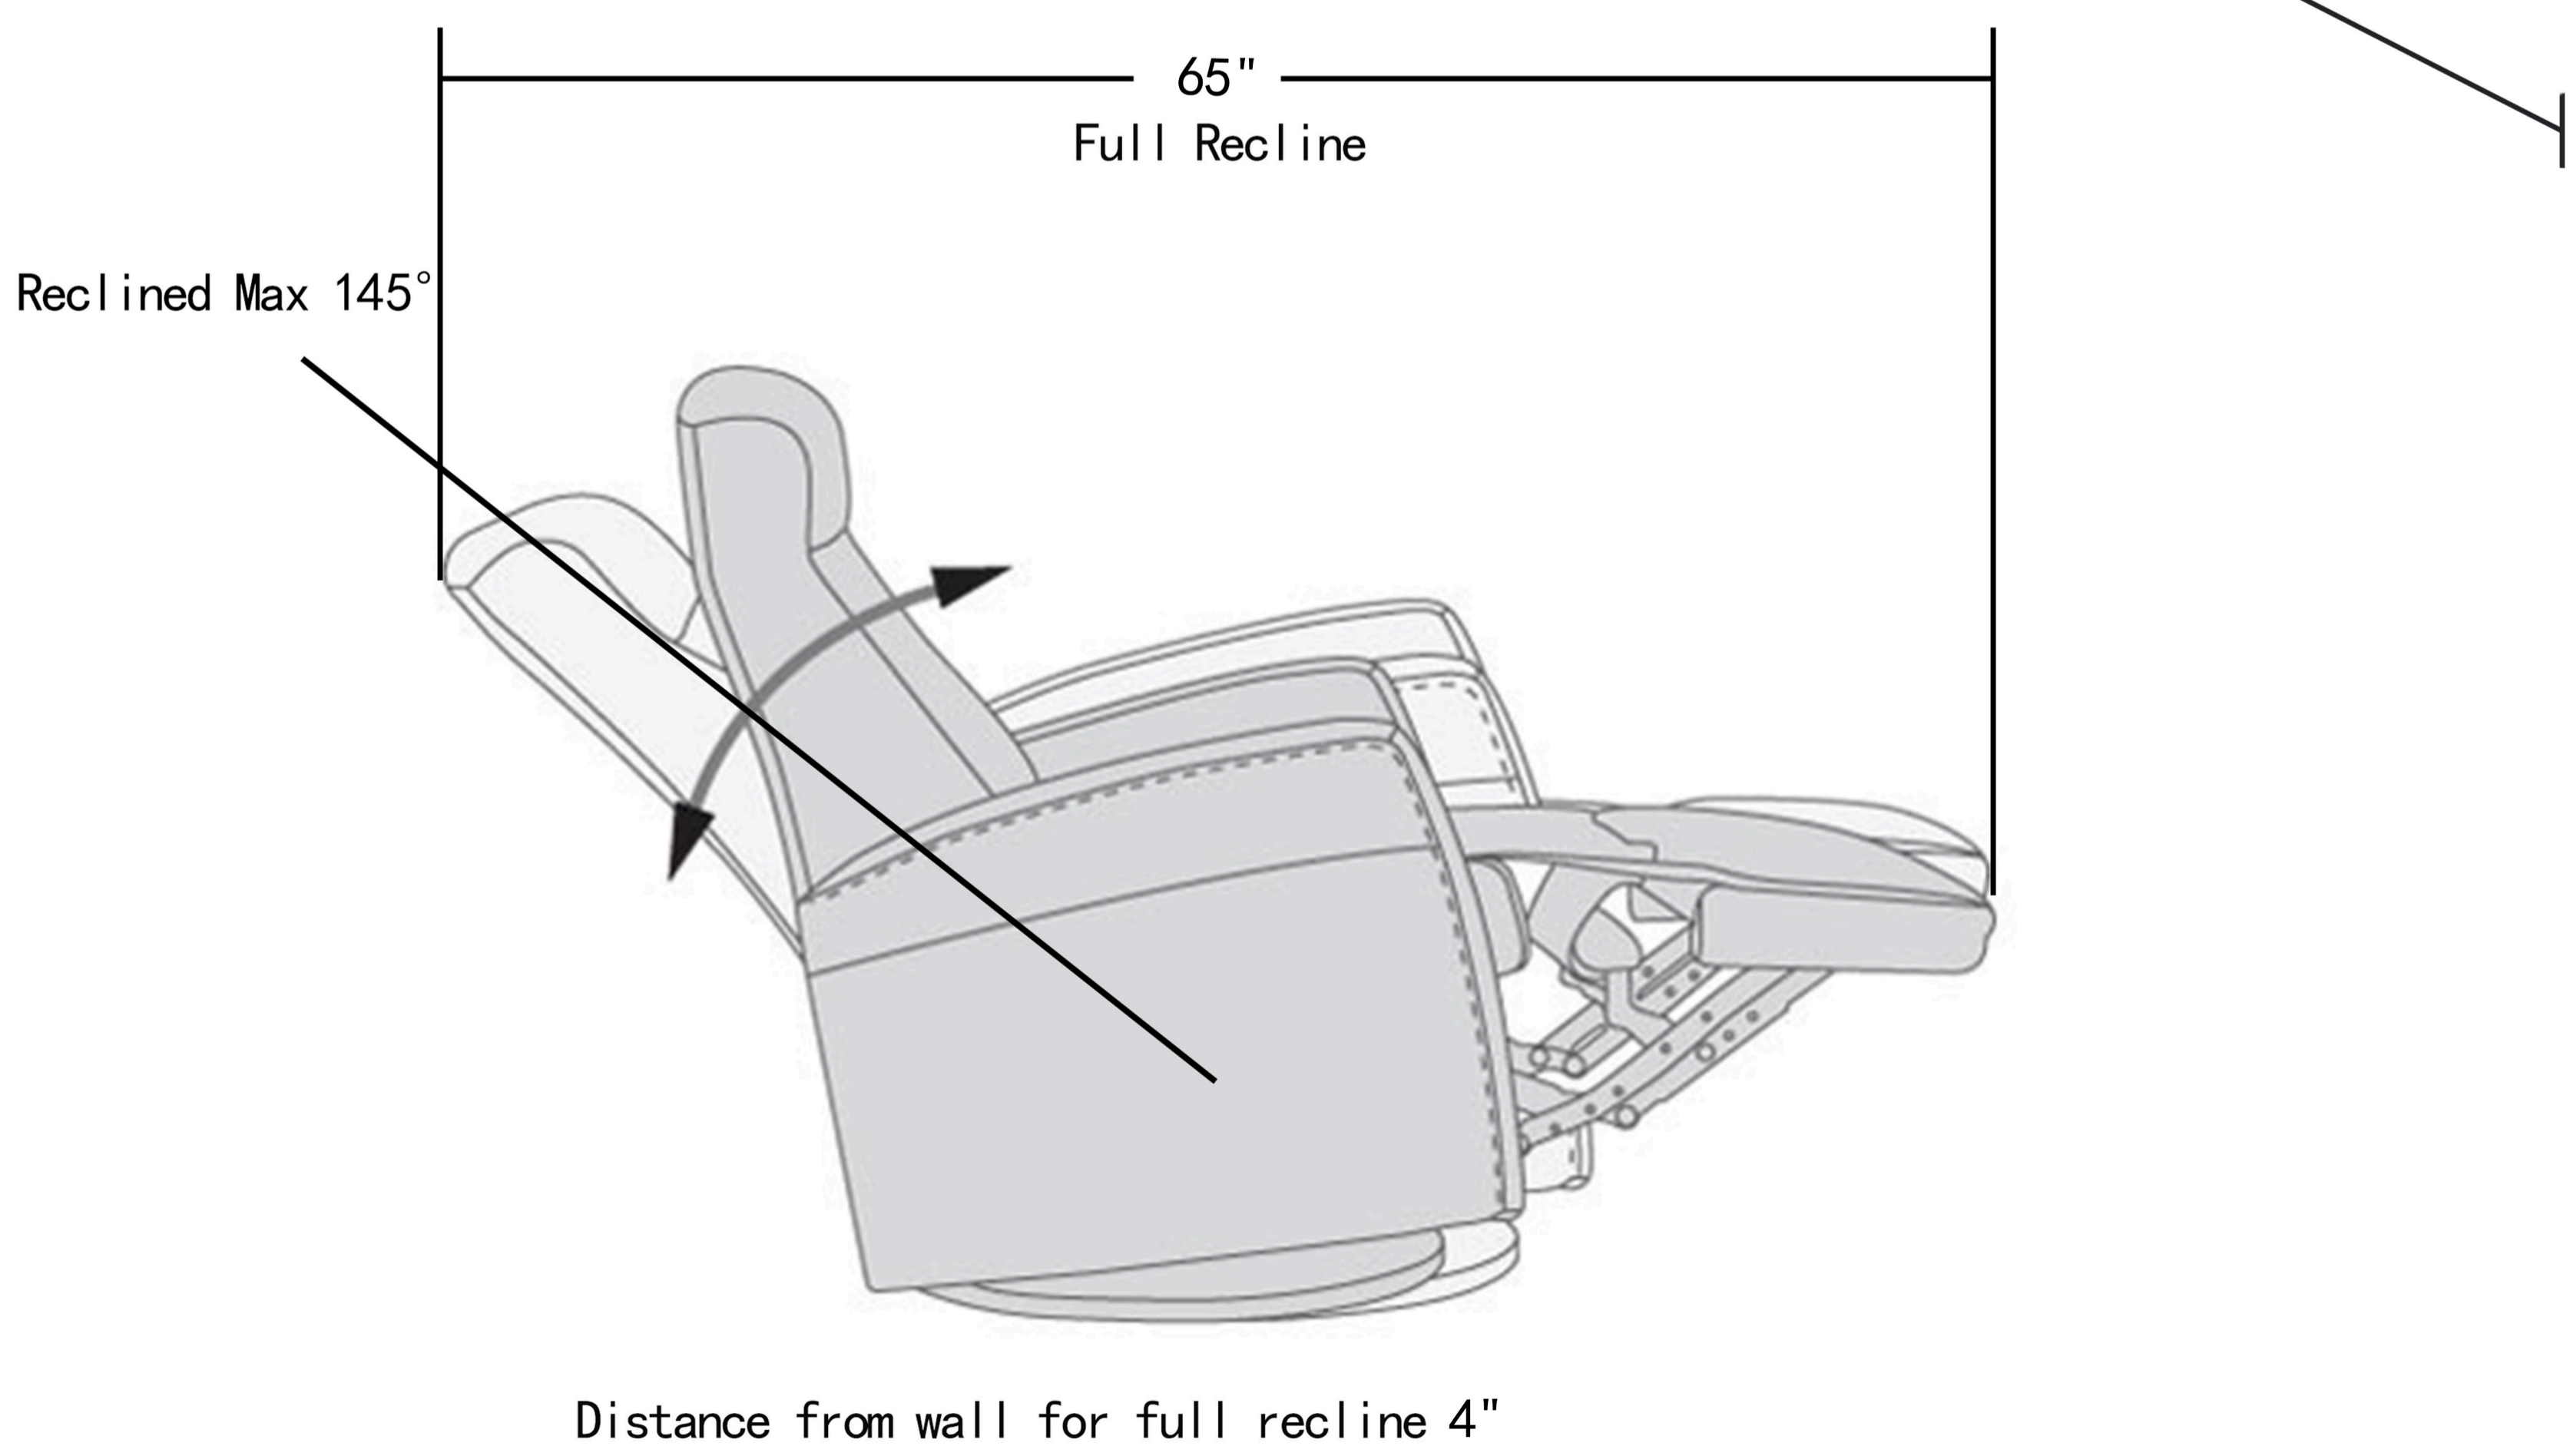

Distance from wall for full recline 4"

\*Rotate Chair 90° to fit through the door before attaching backrest

\*Rotate Chair 90° to fit through the door before attaching backrest

Distance from wall for full recline 4"

\*Rotate Chair 90° to fit through the door before attaching backrest