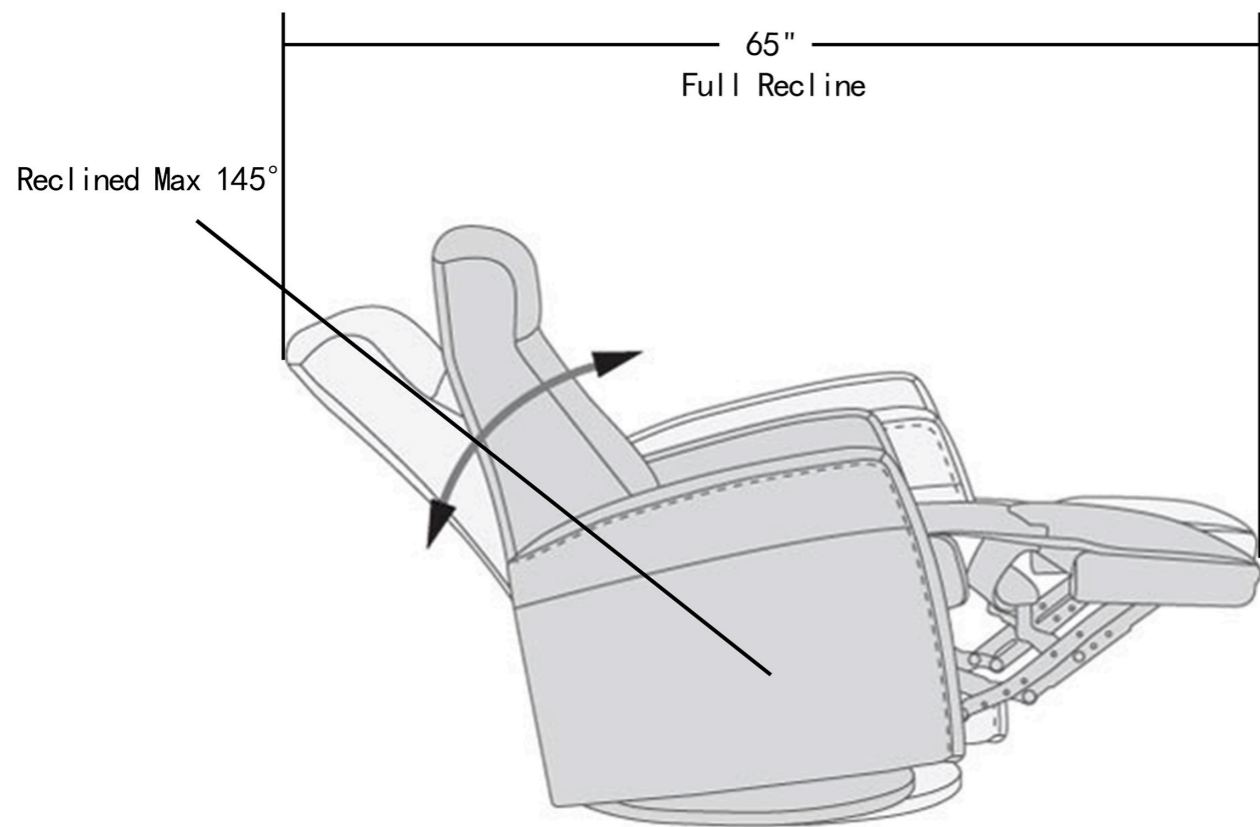

Distance from wall for full recline 4"

\*Rotate Chair 90° to fit through the door before attaching backrest

\*Rotate Chair 90° to fit through the door before attaching backrest

Distance from wall for full recline 4"

\*Rotate Chair 90° to fit through the door before attaching backrest