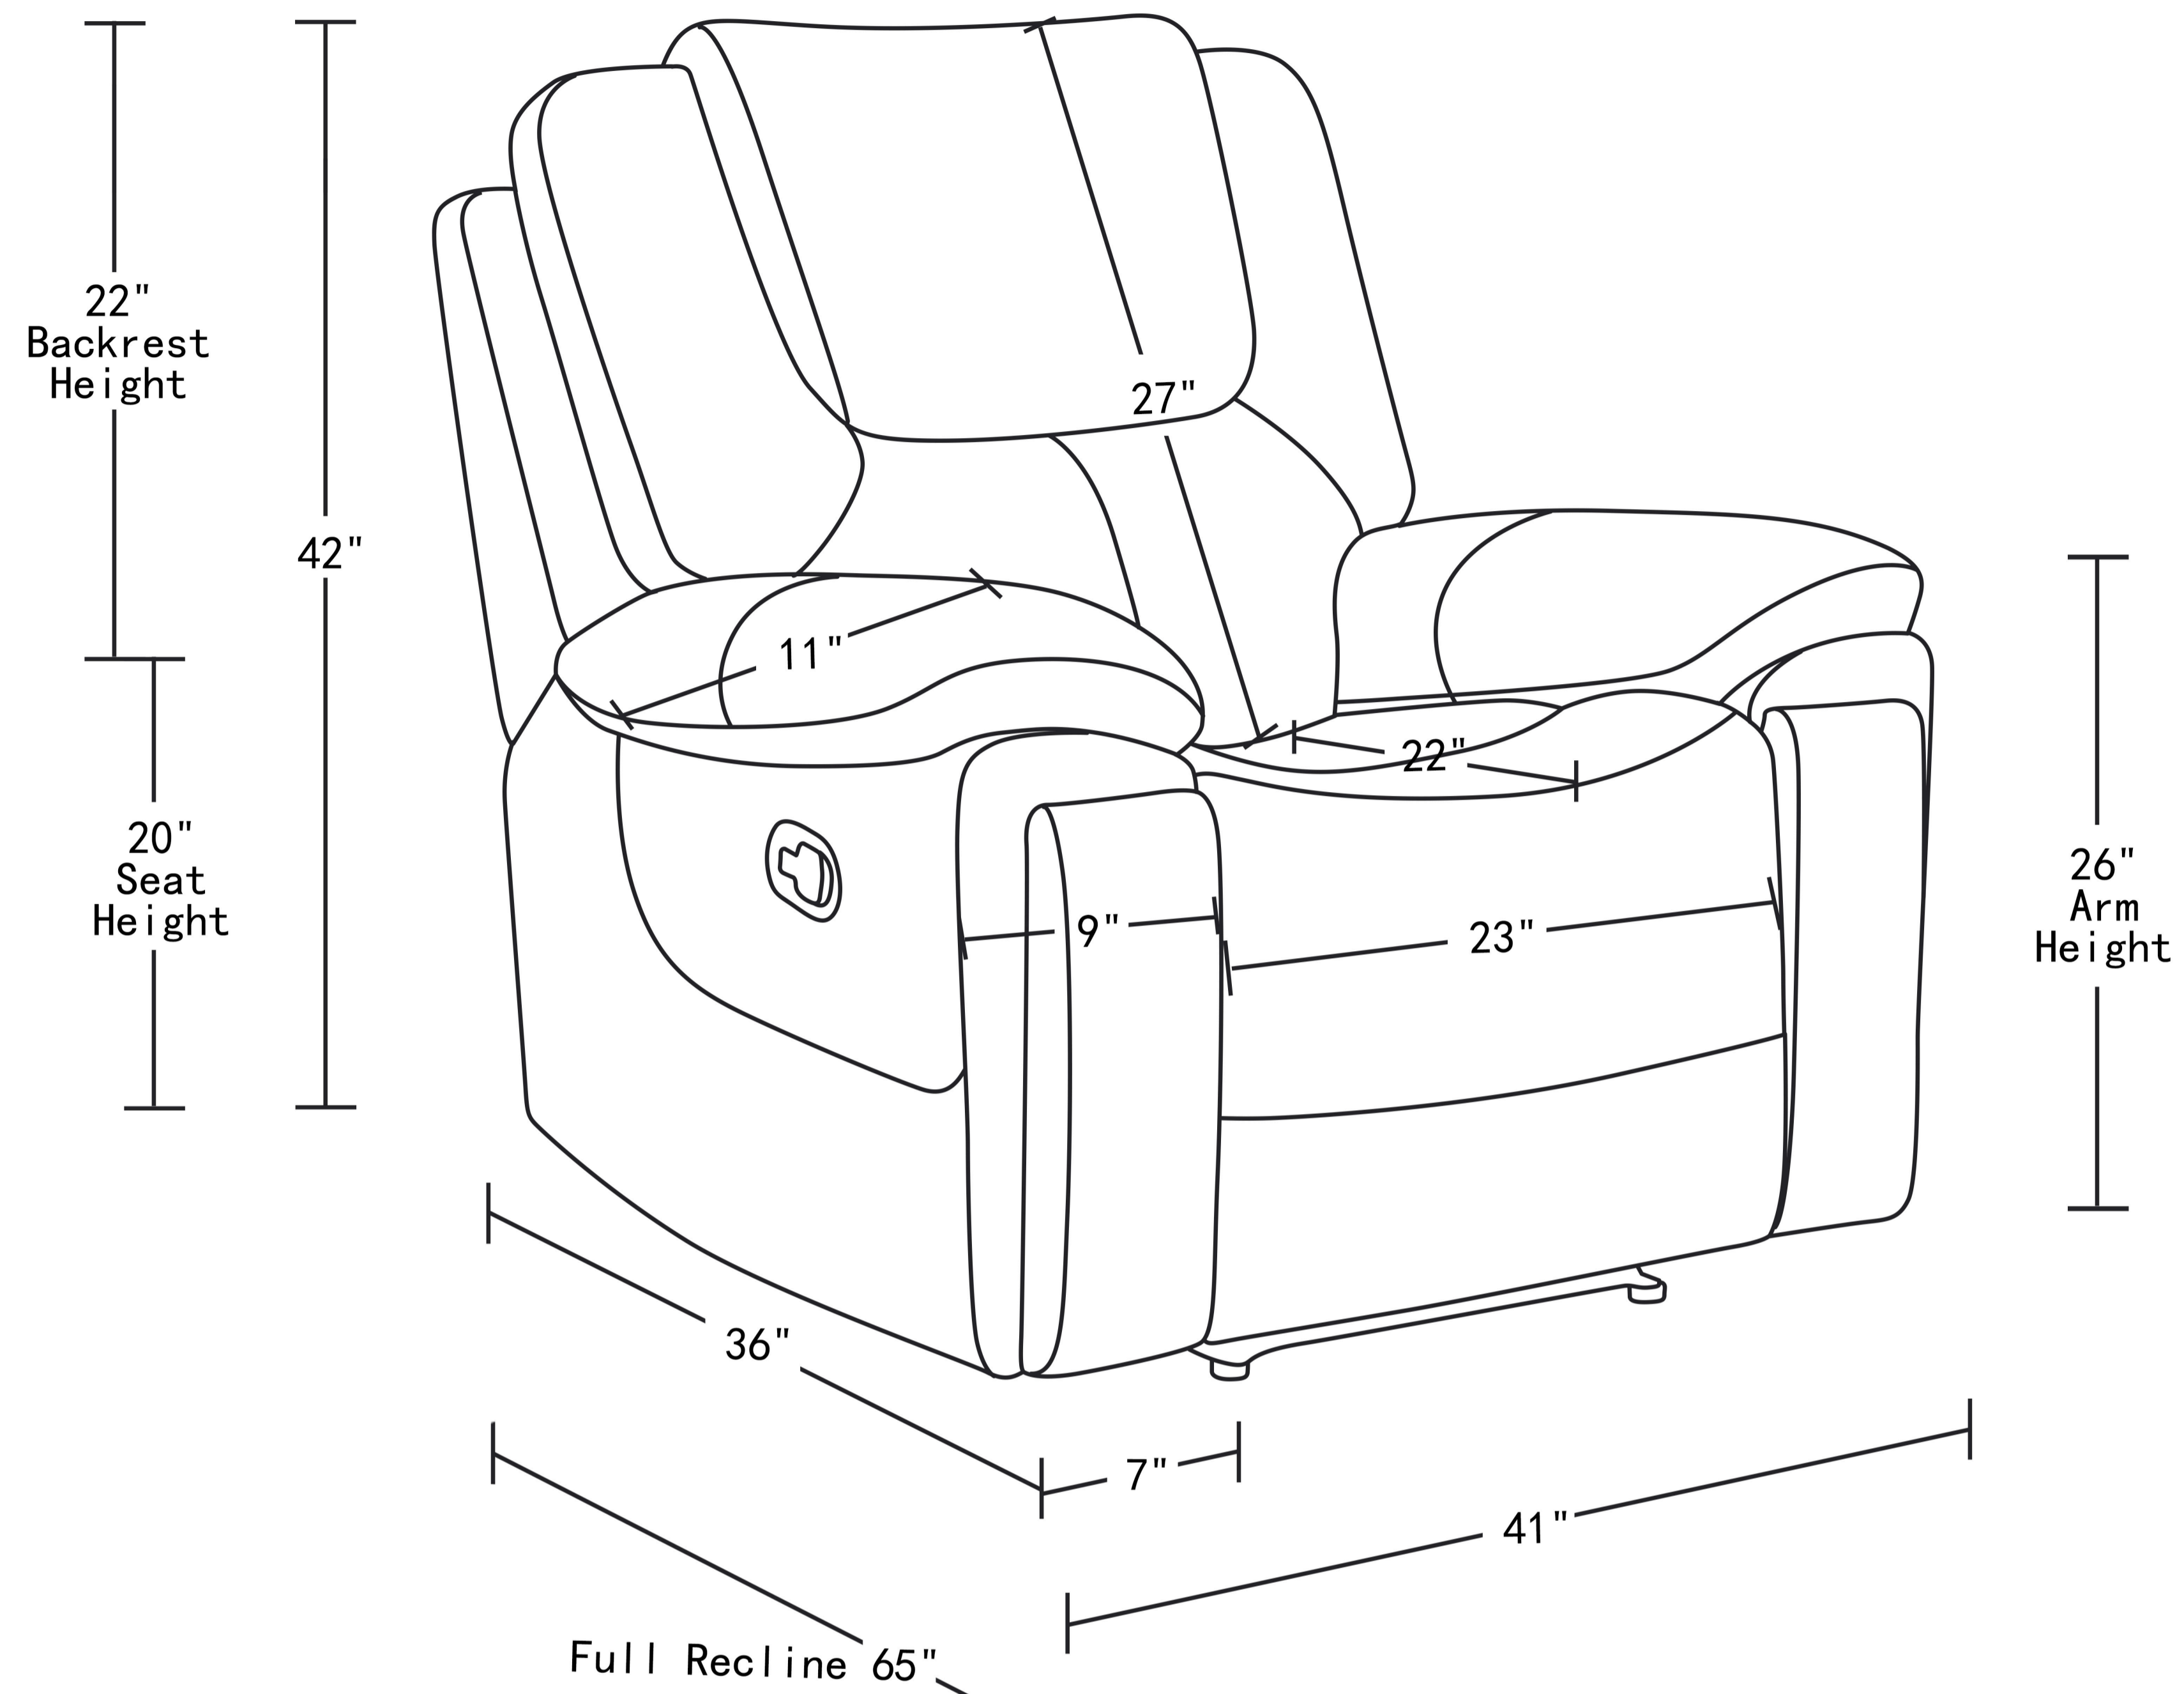

Distance from wall for full recline 4"

\*Rotate Chair 90° to fit through the door before attaching backrest

\*Rotate Chair 90° to fit through the door before attaching backrest

Distance from wall for full recline 4"

\*Rotate Chair 90° to fit through the door before attaching backrest