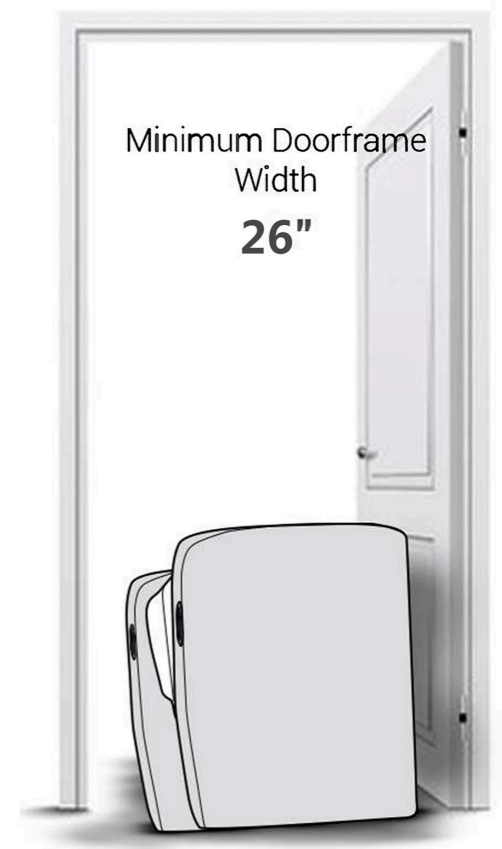

Distance from wall for full recline 4"

\*Rotate Chair 90° to fit through the door before attaching backrest

\*Rotate Chair 90° to fit through the door before attaching backrest

Distance from wall for full recline 4"

\*Rotate Chair 90° to fit through the door before attaching backrest