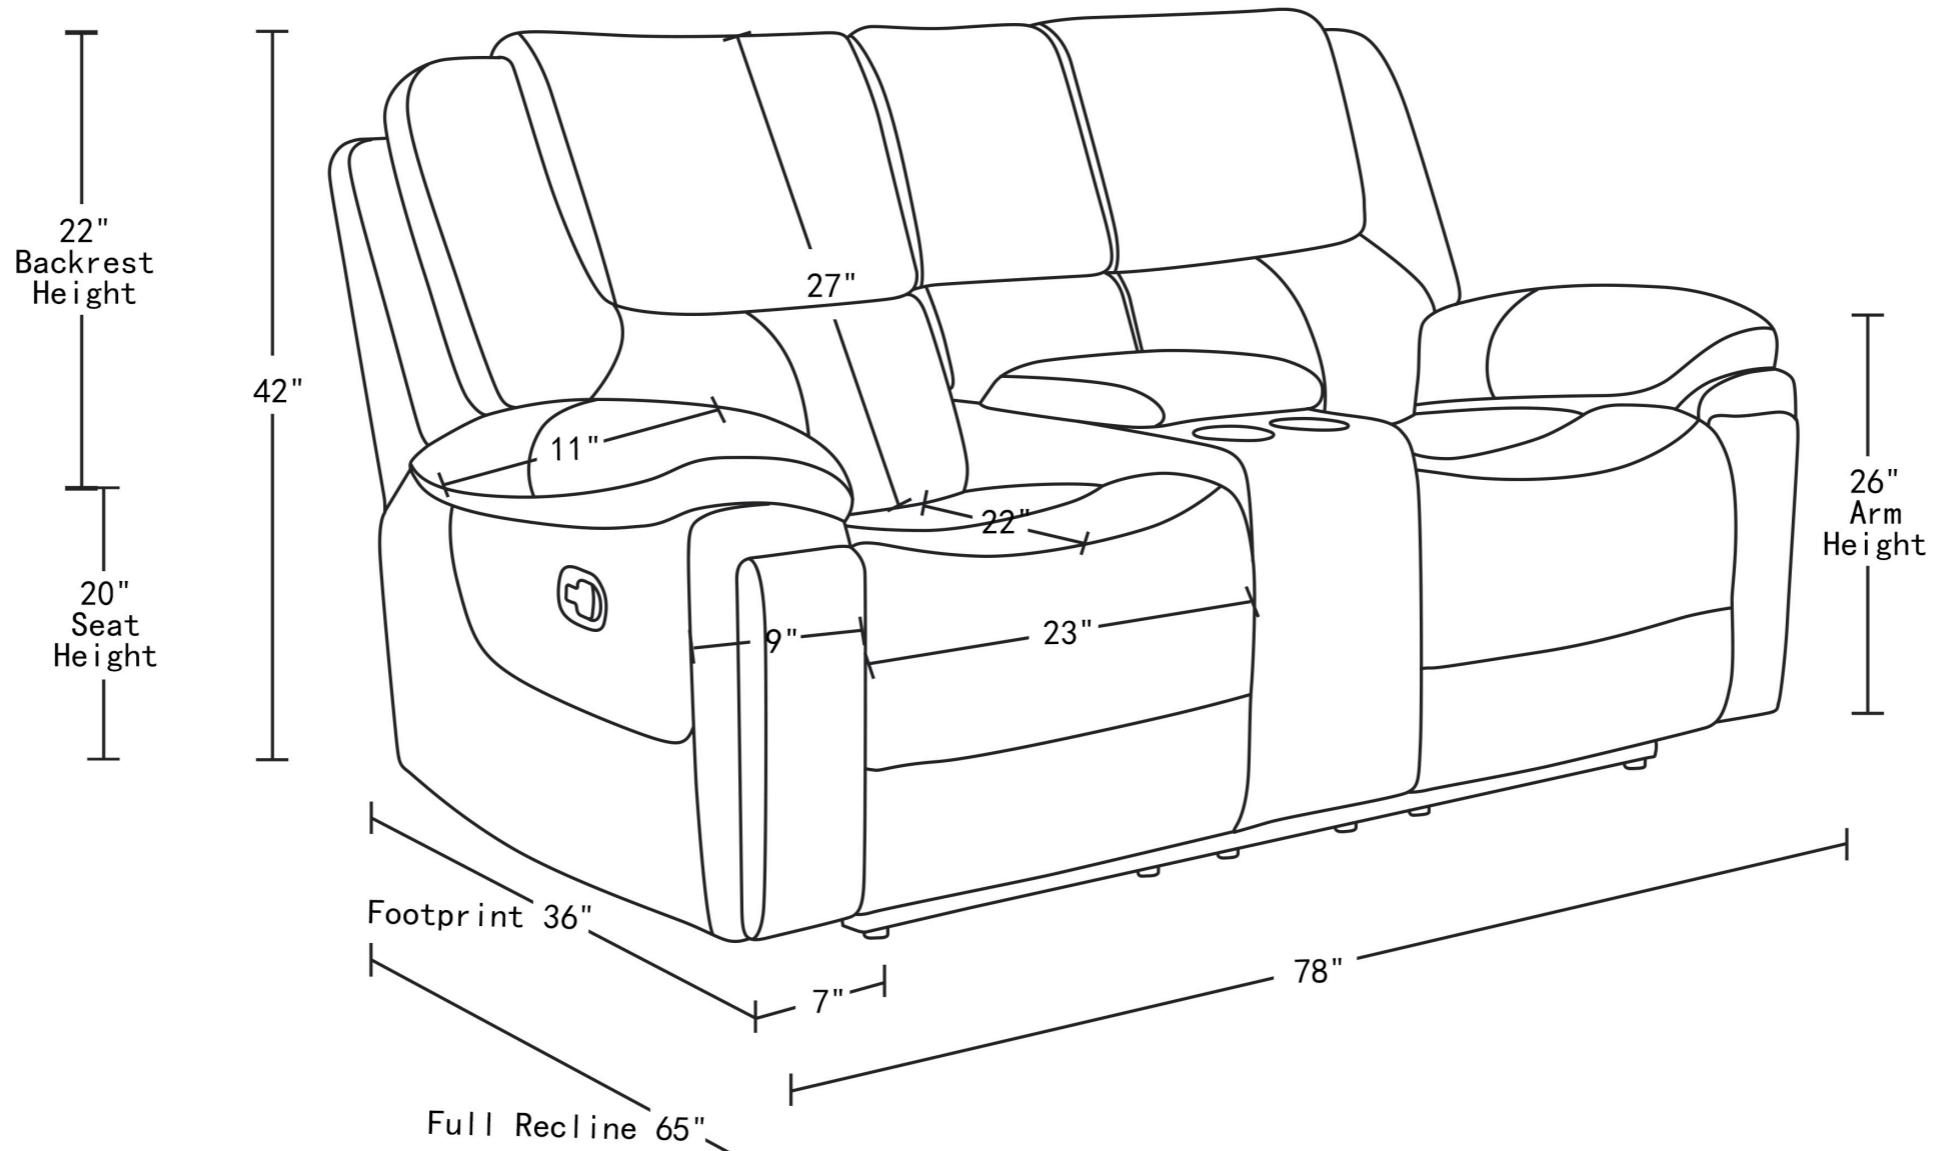

Distance from wall for full recline 4"

\*Rotate Chair 90° to fit through the door before attaching backrest

\*Rotate Chair 90° to fit through the door before attaching backrest

Distance from wall for full recline 4"

\*Rotate Chair 90° to fit through the door before attaching backrest