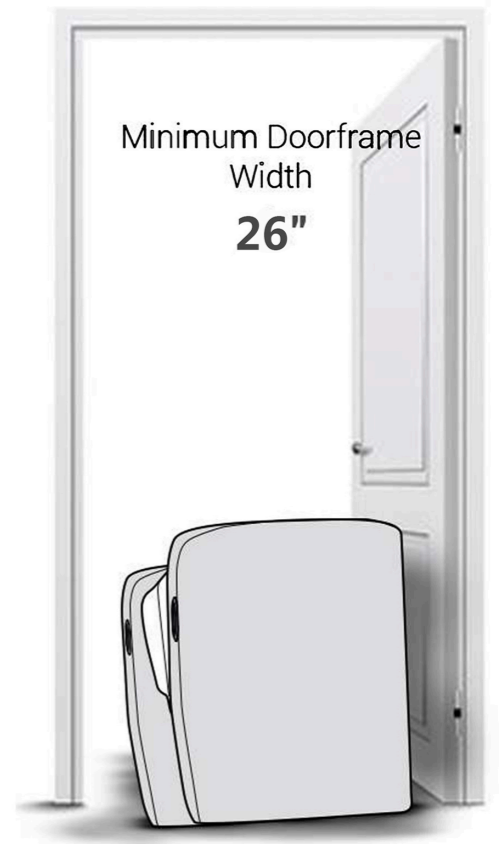

Distance from wall for full recline 4"

\*Rotate Chair 90° to fit through the door before attaching backrest

\*Rotate Chair 90° to fit through the door before attaching backrest

Distance from wall for full recline 4"

\*Rotate Chair 90° to fit through the door before attaching backrest