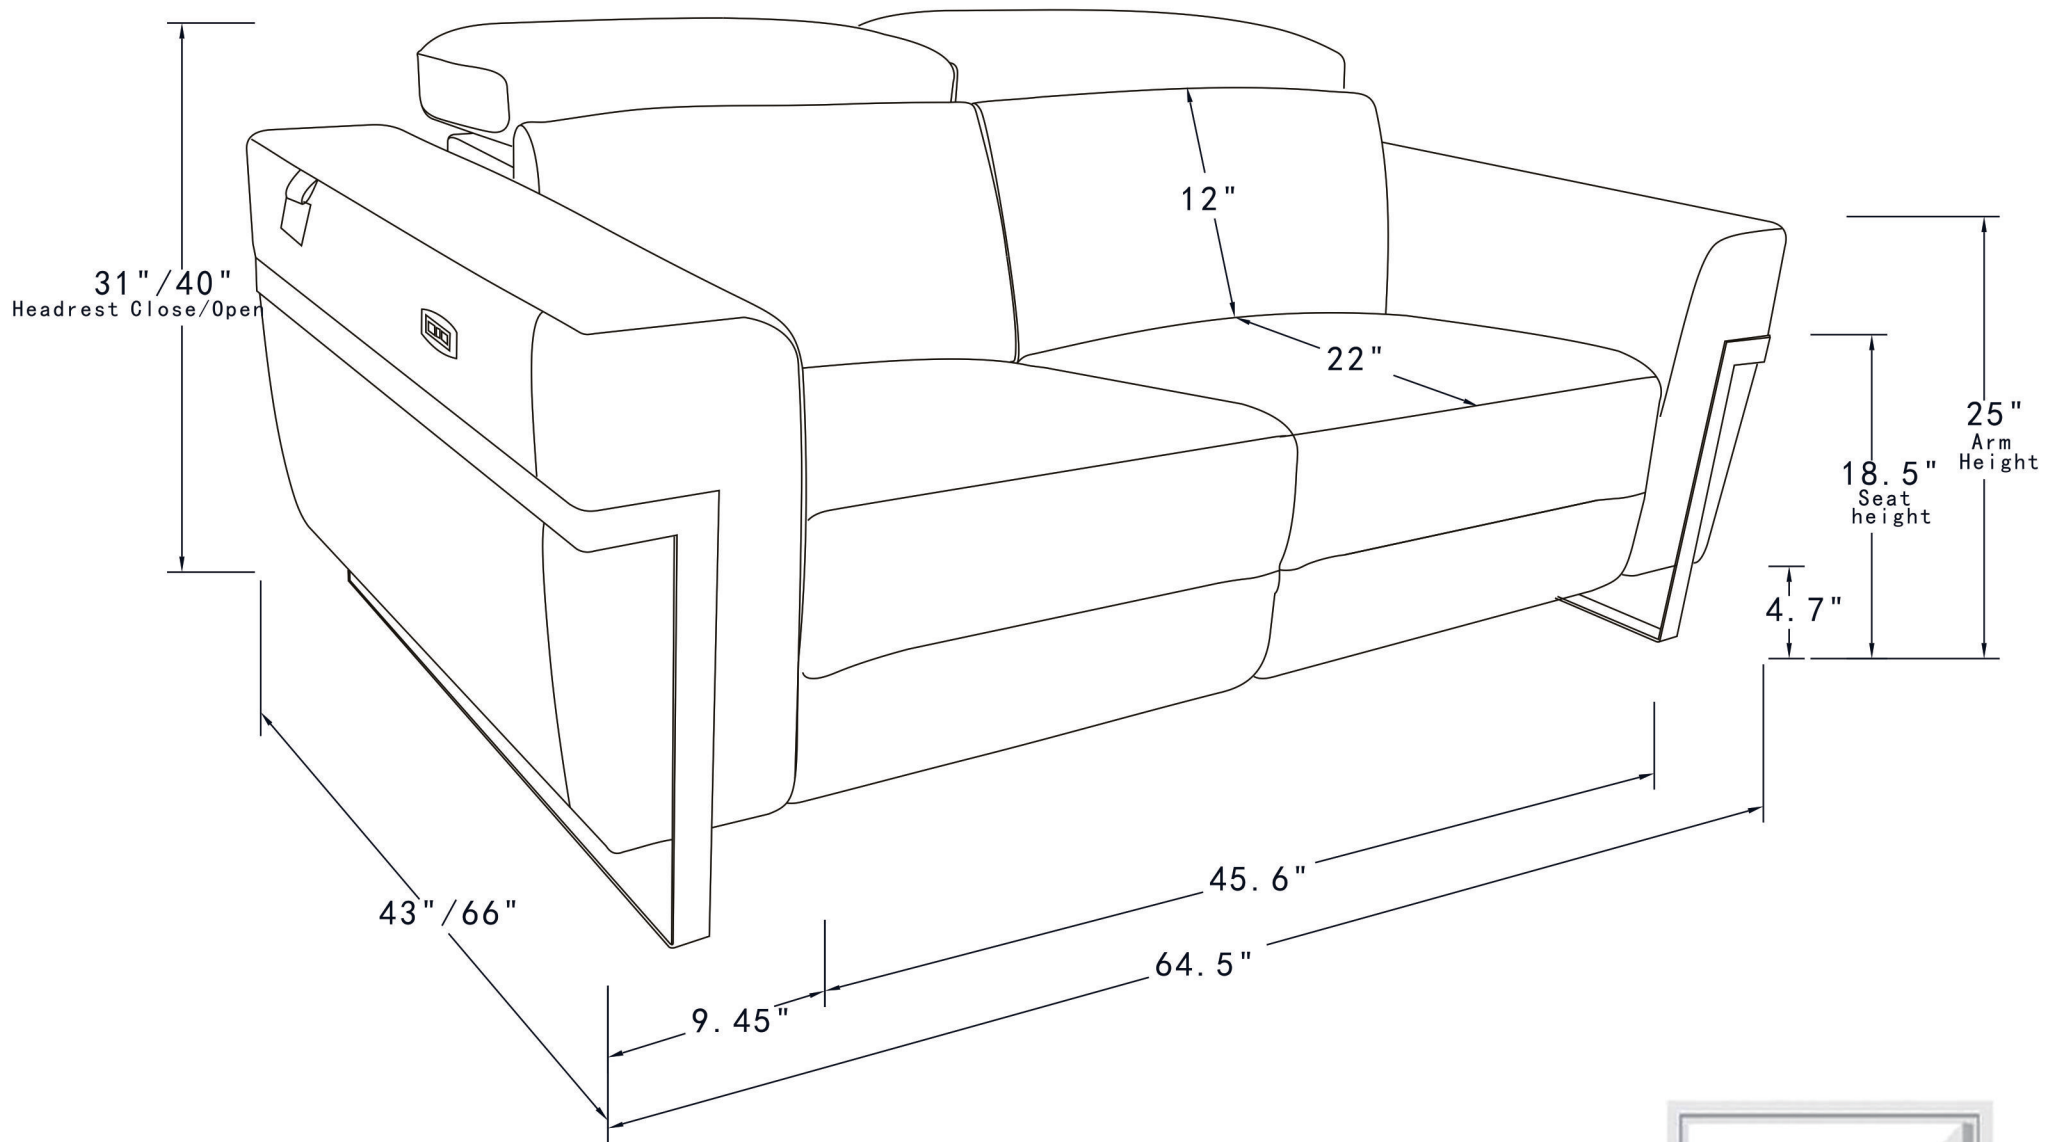

Distance from wall for full recline 6"

*Rotate Chair 90° to fit through the door before attaching backrest

Reclined Max 145°

Distance from wall for full recline 6"

*Rotate Chair 90° to fit through the door before attaching backrest