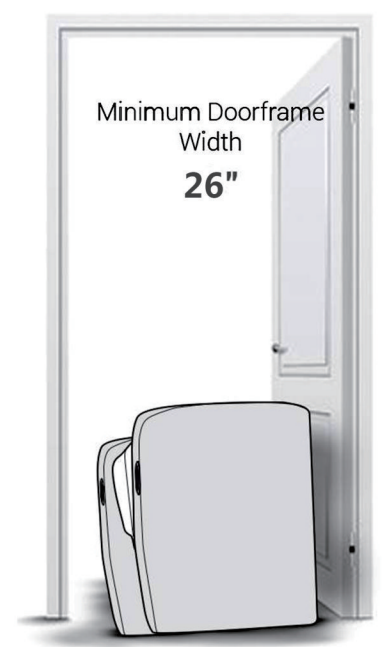

Distance from wall for full recline 6"

*Rotate Chair 90° to fit through the door before attaching backrest

Reclined Max 145°

Distance from wall for full recline 6"

*Rotate Chair 90° to fit through the door before attaching backrest