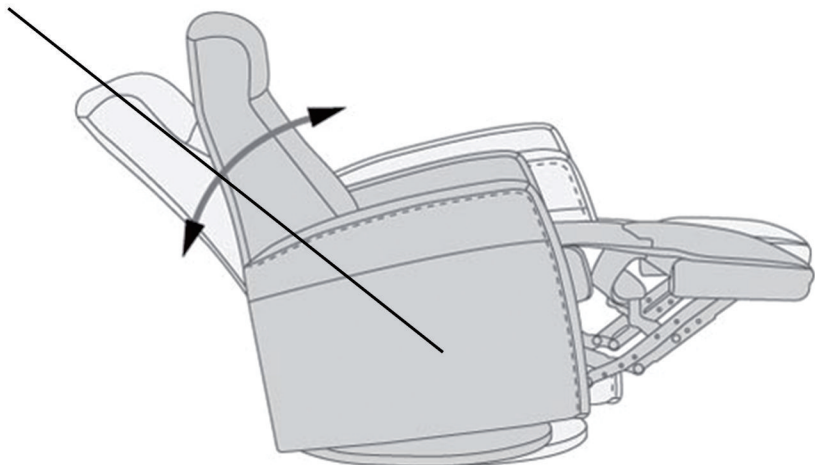

Distance from wall for full recline 6"

*Rotate Chair 90° to fit through the door before attaching backrest

Reclined Max 145°

Distance from wall for full recline 6"

*Rotate Chair 90° to fit through the door before attaching backrest